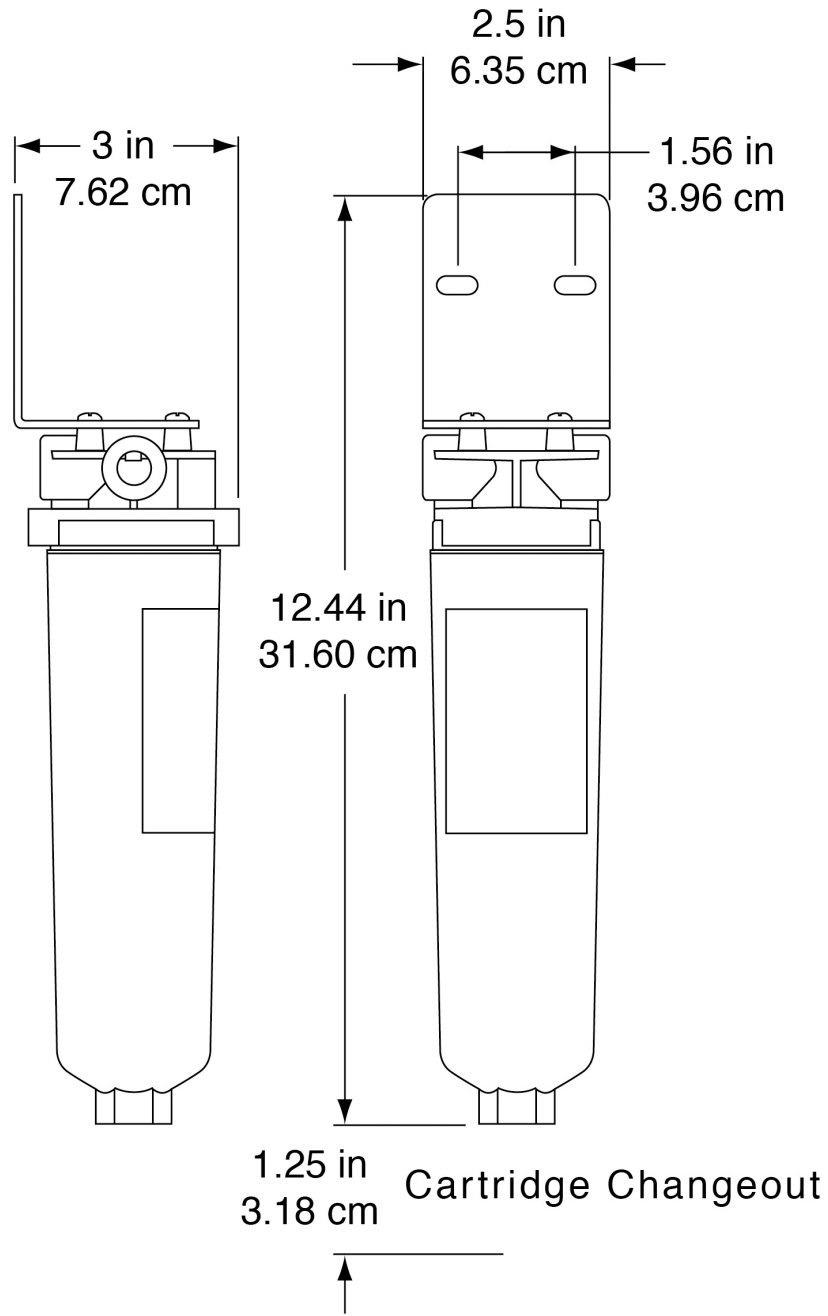

EQ-17-TL

0.0" x 0.0" x 0.0"
(0.0cm x 0.0cm x 0.0cm)

- 5 micron graded density filtration for long life
- Designed for one or two 1/2 gallon coffee brewers; also works well with BUNN HW2 hot water machines
- Provides 1,500gal of superior sediment, taste/odor and chlorine reduction @ .5 gpm
- Ensures quality coffee and long-term performance of 1 to 5 pot brewers (up to 15 lbs. of coffee/week)
- Sanitary quick change filter head allows cartridge replacements in seconds, and in any position
- Scale inhibitor provides six months of scale reduction and guards against corrosion

Agency:

Specifications

Product #: 30200.1000

Cartridge Type: Quick Change

Additional Features

Capacity

Service Flow Rate	Capacity	Micron Rating
-	1500 gal. (5678.0 L) @0 GPG of hardness	-

Plumbing Requirements

Created on:
09/14/2017

EQ-17-TL

	Unit			Shipping				
	Width	Height	Depth	Width	Height	Depth	Weight	Volume
English	-	-	-	-	-	-	1.050 lbs	-
Metric	-	-	-	-	-	-	0.476 kgs	-

BUNN® reserves the right to change specifications and product design without notice. Such revisions do not entitle the buyer to corresponding changes, improvements, additions or replacements for previously purchased equipment. For most current specifications and other info visit bunn.com.