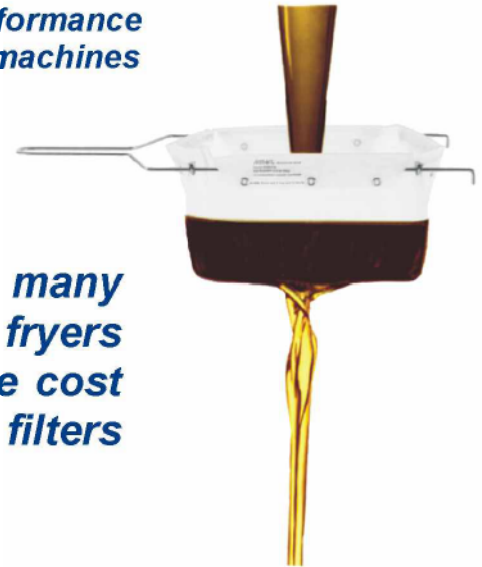

# Filters for filtering without a filter machine

**Efficient and Safe\* filtering without a filter machine**

**Improves the performance of portable filter machines**

**• Better**

*Captures micron size particles  
Does not leach chemicals into oil*

**• Faster**

*Much more filter area for oil flow*

**• Safer**

*\*Filter at bath water temperature with EZ Flow™ filters*

**Filter as many as 1000 fryers for ½ the cost of paper filters**

## Filter Bags

	EZ FLOW™ Series				OIL POLISHING Series		
	<ul style="list-style-type: none"> <li>• Safe filtering at bath water temps</li> <li>• Filter oil at frying temperatures</li> <li>• For heavy crumb loads</li> </ul>						
Filter Bag Model	<a href="#">RB6PS</a>	<a href="#">RB33PS</a>	<a href="#">RCONE2B</a>	<a href="#">RC88PS</a>	<a href="#">RB5FS</a>	<a href="#">RB22FS</a>	<a href="#">RC77FS</a>
Filter Assembly (Filter Bag & Holder Frame)	<a href="#">B6PS</a>	<a href="#">B33PS</a>	<a href="#">CONE2B</a>	<a href="#">C88PS</a>	<a href="#">B5FS</a>	<a href="#">B22FS</a>	<a href="#">C77FS</a>
Use for Fryer Oil Capacity to	40 qts / 38 ltr 70 lbs / 32 kg	16 qts / 15 ltr 28 lbs / 13 kg	16 qts / 15 ltr 28 lbs / 13 kg	60 qts / 57 ltr 100 lbs / 45 kg	30 qts / 28 ltr 50 lbs / 23 kg	16 qts / 15 ltr 28 lbs / 13 kg	50 qts / 47 ltr 85 lbs / 39 kg