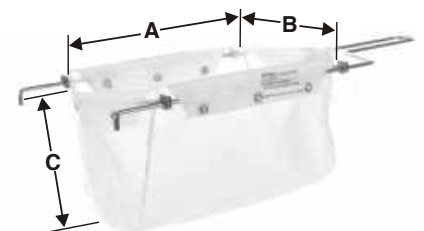

## Filter Bags

	EZ FLOW™ Series				OIL POLISHING Series		
	<ul style="list-style-type: none"> <li>• Safe filtering at bath water temps</li> <li>• Filter oil at frying temperatures</li> <li>• For heavy crumb loads</li> </ul>						
Filter Bag Model	<a href="#">RB6PS</a>	<a href="#">RB33PS</a>	<a href="#">RCONE2B</a>	<a href="#">RC88PS</a>	<a href="#">RB5FS</a>	<a href="#">RB22FS</a>	<a href="#">RC77FS</a>
Filter Assembly (Filter Bag & Holder Frame)	<a href="#">B6PS</a>	<a href="#">B33PS</a>	<a href="#">CONE2B</a>	<a href="#">C88PS</a>	<a href="#">B5FS</a>	<a href="#">B22FS</a>	<a href="#">C77FS</a>
Use for Fryer Oil Capacity to	40 qts / 38 ltr 70 lbs / 32 kg	16 qts / 15 ltr 28 lbs / 13 kg	16 qts / 15 ltr 28 lbs / 13 kg	60 qts / 57 ltr 100 lbs / 45 kg	30 qts / 28 ltr 50 lbs / 23 kg	16 qts / 15 ltr 28 lbs / 13 kg	50 qts / 47 ltr 85 lbs / 39 kg

## Skim Filter

For skimming and top filtering

Model Description	RSKIM4F Filter Bag	SK4 Holder/Frame
Length	7.0"	13"
Width	7.5"	7.5"

Dimensions	RB6PS	RB33PS	RCONE2B	RC88PS	RB5FS	RB22FS	RC77FS
A Length	11"	11"	9" Diam	14"	11"	11"	14"
B Width	9"	9"	9" Diam	12"	9"	9"	12"
C Deep	7"	6"	8.5"	8.5"	7.5"	6"	7.5"
Shipping weight	2 lbs	2 lbs	2 lbs	2 lbs	2 lbs	2 lbs	2 lbs