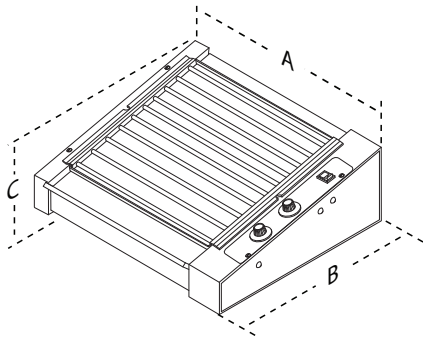

With only one moving part, the Hot Dog Corral is easy to operate, clean, and service, making it a great addition to operations of any size.

The small, compact size of the Hot Dog Corral makes it a great merchandiser for the front counter, where it can generate interest and boost impulse sales.

## Dimensions

Model No.	Width (A)	Depth (B)	Height (C)
HDC-20	18 3/4"	21 1/2"	8 1/4"
HDC-20RC	(476 mm)	(545 mm)	(210 mm)
HDC-21A	23 1/8"	14 1/2"	7 1/4"
	(588 mm)	(368 mm)	(184 mm)
HDC-30A	22"	19 5/8"	7 1/4"
	(559 mm)	(498 mm)	(184 mm)
HDC-35A	33 3/8"	15 1/4"	7 1/4"
	(848 mm)	(387 mm)	(184 mm)
HDC-50A	32 1/2"	19 3/4"	7 1/4"
	(826 mm)	(502 mm)	(184 mm)

## Shipping Dimensions

Model No.	Height	Width	Depth	Weight
HDC-20	14"	23"	28"	55 lbs.
HDC-20RC	(356 mm)	(584 mm)	(711 mm)	(25 kg)
HDC-21A	14"	21"	26"	38 lbs.
	(356 mm)	(533 mm)	(660 mm)	(17 kg)
HDC-30A	20"	23"	20"	55 lbs.
	(508 mm)	(584 mm)	(508 mm)	(25 kg)
HDC-35A	14"	21"	37"	50 lbs.
	(356 mm)	(533 mm)	(940 mm)	(23 kg)
HDC-50A	14"	26"	38"	62 lbs.
	(356 mm)	(660 mm)	(965 mm)	(28 kg)