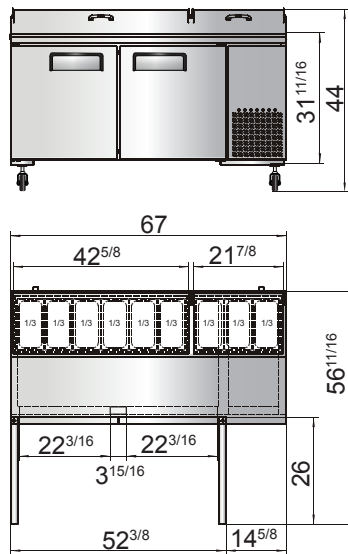

SPECIFICATIONS

Models	Door	Capacity (Cu.Ft.)	Shelves	Casters (inch)	Amps (A)	Voltage (V/Hz/Ph)	HP	Refrigerant	Exterior Dimensions (inch)	Net Weight (lbs)	Gross Weight (lbs)
MPF8201GR	1	9.7	2	5	2.3	115/60/1	1/7	R290	44×33 ^{1/10} ×44	238	295
MPF8202GR	2	18.5	4	5	2.8	115/60/1	1/5	R290	67×33 ^{1/10} ×44	335	406
MPF8203GR	3	28.4	6	5	3.1	115/60/1	1/4	R290	93×33 ^{1/10} ×44	428	527

PLAN VIEW

MPF8201GR

MPF8202GR

MPF8203GR

*Interior Dimensions

Casters

Epoxy shelves

Stainless steel pans