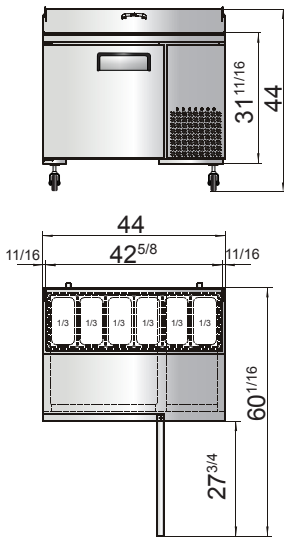

SPECIFICATIONS

Models	Door	Capacity (Cu.Ft.)	Shelves	Casters (inch)	Amps (A)	Voltage (V/Hz/Ph)	HP	Refrigerant	Exterior Dimensions (inch)	Net Weight (lbs)	Gross Weight (lbs)
MPF8201GR	1	9.7	2	5	2.3	115/60/1	1/7	R290	44×33 ^{1/10} ×44	238	295
MPF8202GR	2	18.5	4	5	2.8	115/60/1	1/5	R290	67×33 ^{1/10} ×44	335	406
MPF8203GR	3	28.4	6	5	3.1	115/60/1	1/4	R290	93×33 ^{1/10} ×44	428	527

PLAN VIEW

MPF8201GR

MPF8202GR

MPF8203GR

*Interior Dimensions

Casters

Epoxy shelves

Stainless steel pans