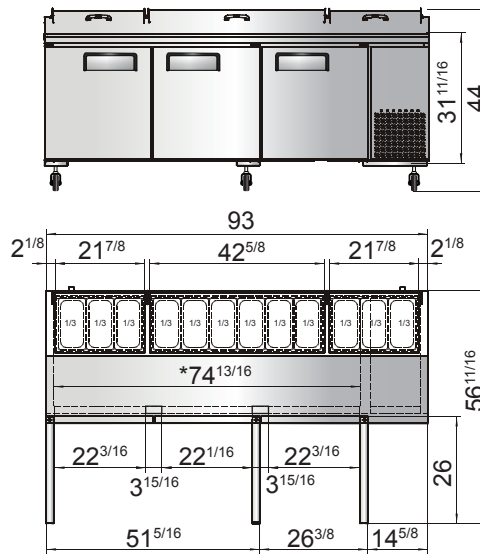

SPECIFICATIONS

Models	Door	Capacity (Cu.Ft.)	Shelves	Casters (inch)	Amps (A)	Voltage (V/Hz/Ph)	HP	Refrigerant	Exterior Dimensions (inch)	Net Weight (lbs)	Gross Weight (lbs)
MPF8201GR	1	9.7	2	5	2.3	115/60/1	1/7	R290	44×33 ^{1/10} ×44	238	295
MPF8202GR	2	18.5	4	5	2.8	115/60/1	1/5	R290	67×33 ^{1/10} ×44	335	406
MPF8203GR	3	28.4	6	5	3.1	115/60/1	1/4	R290	93×33 ^{1/10} ×44	428	527

PLAN VIEW

MPF8201GR

MPF8202GR

MPF8203GR

*Interior Dimensions

Casters

Epoxy shelves

Stainless steel pans