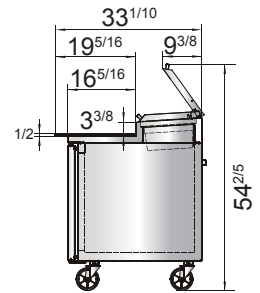

SPECIFICATIONS

Models	Door	Capacity (Cu.Ft.)	Shelves	Casters (inch)	Amps (A)	Voltage (V/Hz/Ph)	HP	Refrigerant	Exterior Dimensions (inch)	Net Weight (lbs)	Gross Weight (lbs)
MPF8201GR	1	9.7	2	5	2.3	115/60/1	1/7	R290	44×33 ^{1/10} ×44	238	295
MPF8202GR	2	18.5	4	5	2.8	115/60/1	1/5	R290	67×33 ^{1/10} ×44	335	406
MPF8203GR	3	28.4	6	5	3.1	115/60/1	1/4	R290	93×33 ^{1/10} ×44	428	527

PLAN VIEW

MPF8201GR

MPF8202GR

MPF8203GR

*Interior Dimensions

Casters

Epoxy shelves

Stainless steel pans