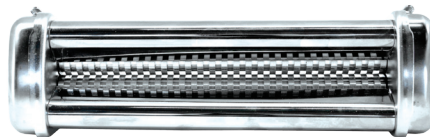

4mm - 5/32" (13224)