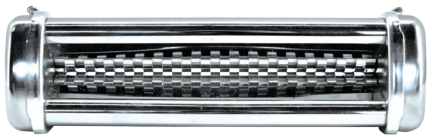

6.5mm - 1/4" (13225)