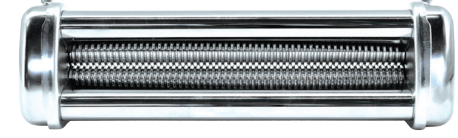

2mm -Spaghetti (13227)

ITEM NUMBER	DESCRIPTION	WEIGHT	PACKAGING DIMENSIONS
13222	Pasta Cutters for sheeters 1.5 mm	11 lbs.	11.25" x 3.5" x 3.5" / 28.6 x 9 x 9 cm
13223	Pasta Cutters for sheeters 2 mm	11 lbs.	11.25" x 3.5" x 3.5" / 28.6 x 9 x 9 cm
13224	Pasta Cutters for sheeters 4 mm	11 lbs.	11.25" x 3.5" x 3.5" / 28.6 x 9 x 9 cm
13225	Pasta Cutters for sheeters 6.5 mm	11 lbs.	11.25" x 3.5" x 3.5" / 28.6 x 9 x 9 cm
13226	Pasta Cutters for sheeters 12 mm	11 lbs.	11.25" x 3.5" x 3.5" / 28.6 x 9 x 9 cm
13227	Single Cutter Attachments, Spaghetti, 2 mm - Round	5 lbs.	11.25" x 3.5" x 3.5" / 28.6 x 9 x 9 cm

OMCAN INC.

Telephone: 1-800-465-0234
Fax: (905) 607-0234
E-mail: sales@omcan.com
Website: www.omcan.com