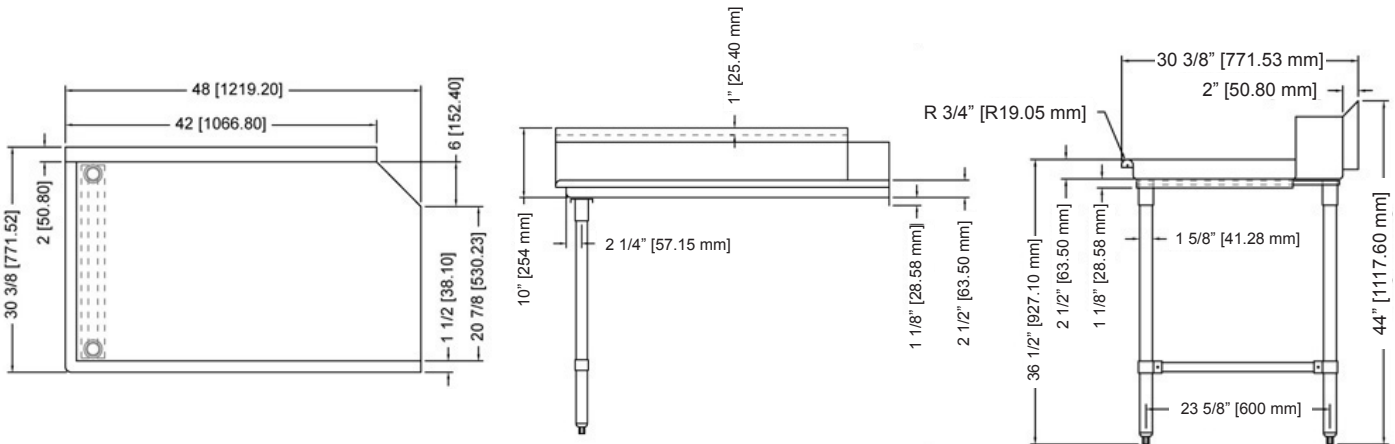

TECHNICAL DRAWINGS AND DIMENSIONS

28476