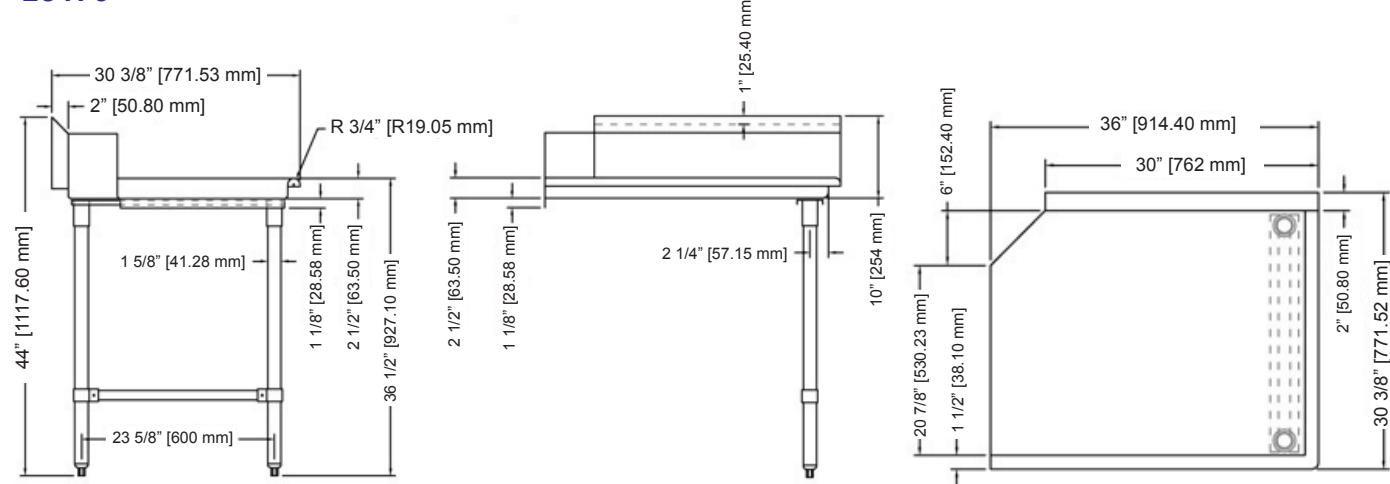

TECHNICAL DRAWINGS AND DIMENSIONS

28475

OMCAN INC.

Telephone: 1-800-465-0234

Fax: (905) 607-0234

Email: sales@omcan.com

Website: www.omcan.com

Follow us to keep up to date with the latest news and offers