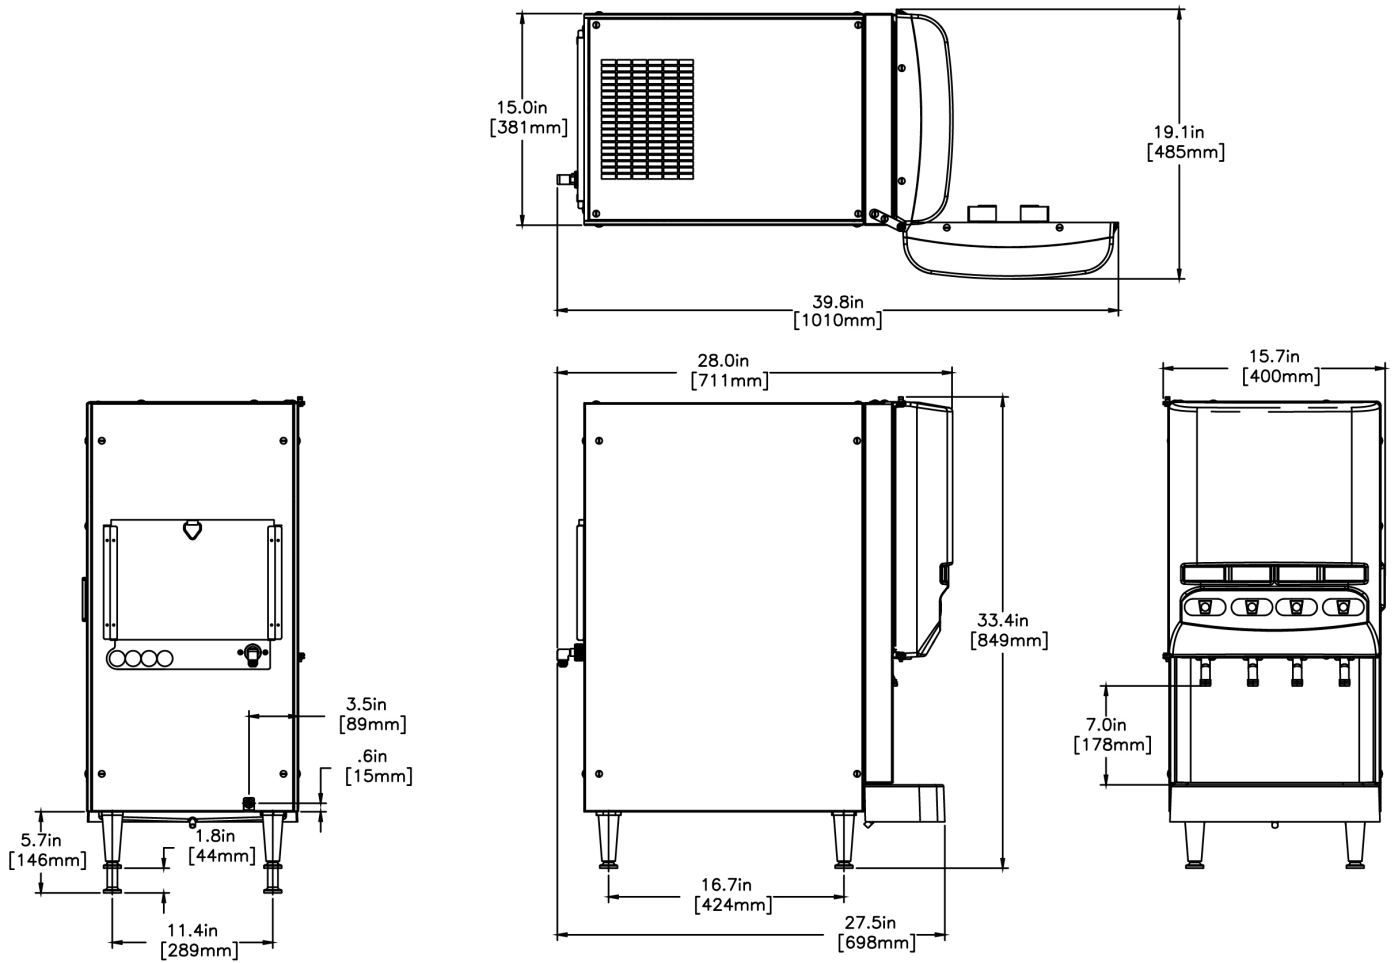

JDF®-4S Lit Door

Height: 33.4" (84.8cm) Width: 15.7" (39.9cm) Depth: 28.0" (71.1cm)

- Patented High Intensity Mixing System delivers consistent quality beverages in the cup - cup after cup, from the top of the cup to the bottom of the cup
- 7" (17.8cm) cup clearance accommodates most juice containers
- Both push and hold dispense and optional single size portion control dispense available in the same dispenser
- Quick dispense with 1.0 to 1.5oz (29.6 to 44.4ml) per second flow rate
- One dispenser delivers both frozen and ambient concentrate products to maximize profitability by providing greater flexibility in product offerings
- Door lock standard
- Service friendly design makes set up and maintenance simple
- Burst Capacity: At rate of three 12 oz drink/min, 145 drinks before exceeding 41°F (75°F ambient and 75°F incoming water temp)
- Pumps and Mixes most 2+1 to 11+1 concentrates accurately and consistently, including 4+1 and 5+1 high viscosity concentrates
- LED lighted door graphics bring high visibility to front-of-house applications

Last Updated:
08/15/2024

	Unit			Shipping				
	Height	Width	Depth	Height	Width	Depth	Weight	Volume
English	33.4 in.	15.7 in.	28.0 in.	43.7 in.	22.8 in.	30.5 in.	145.450 lbs	17.543 ft ³
Metric	84.8 cm	39.9 cm	71.1 cm	111.0 cm	57.8 cm	77.5 cm	65.976 kgs	0.497 m ³