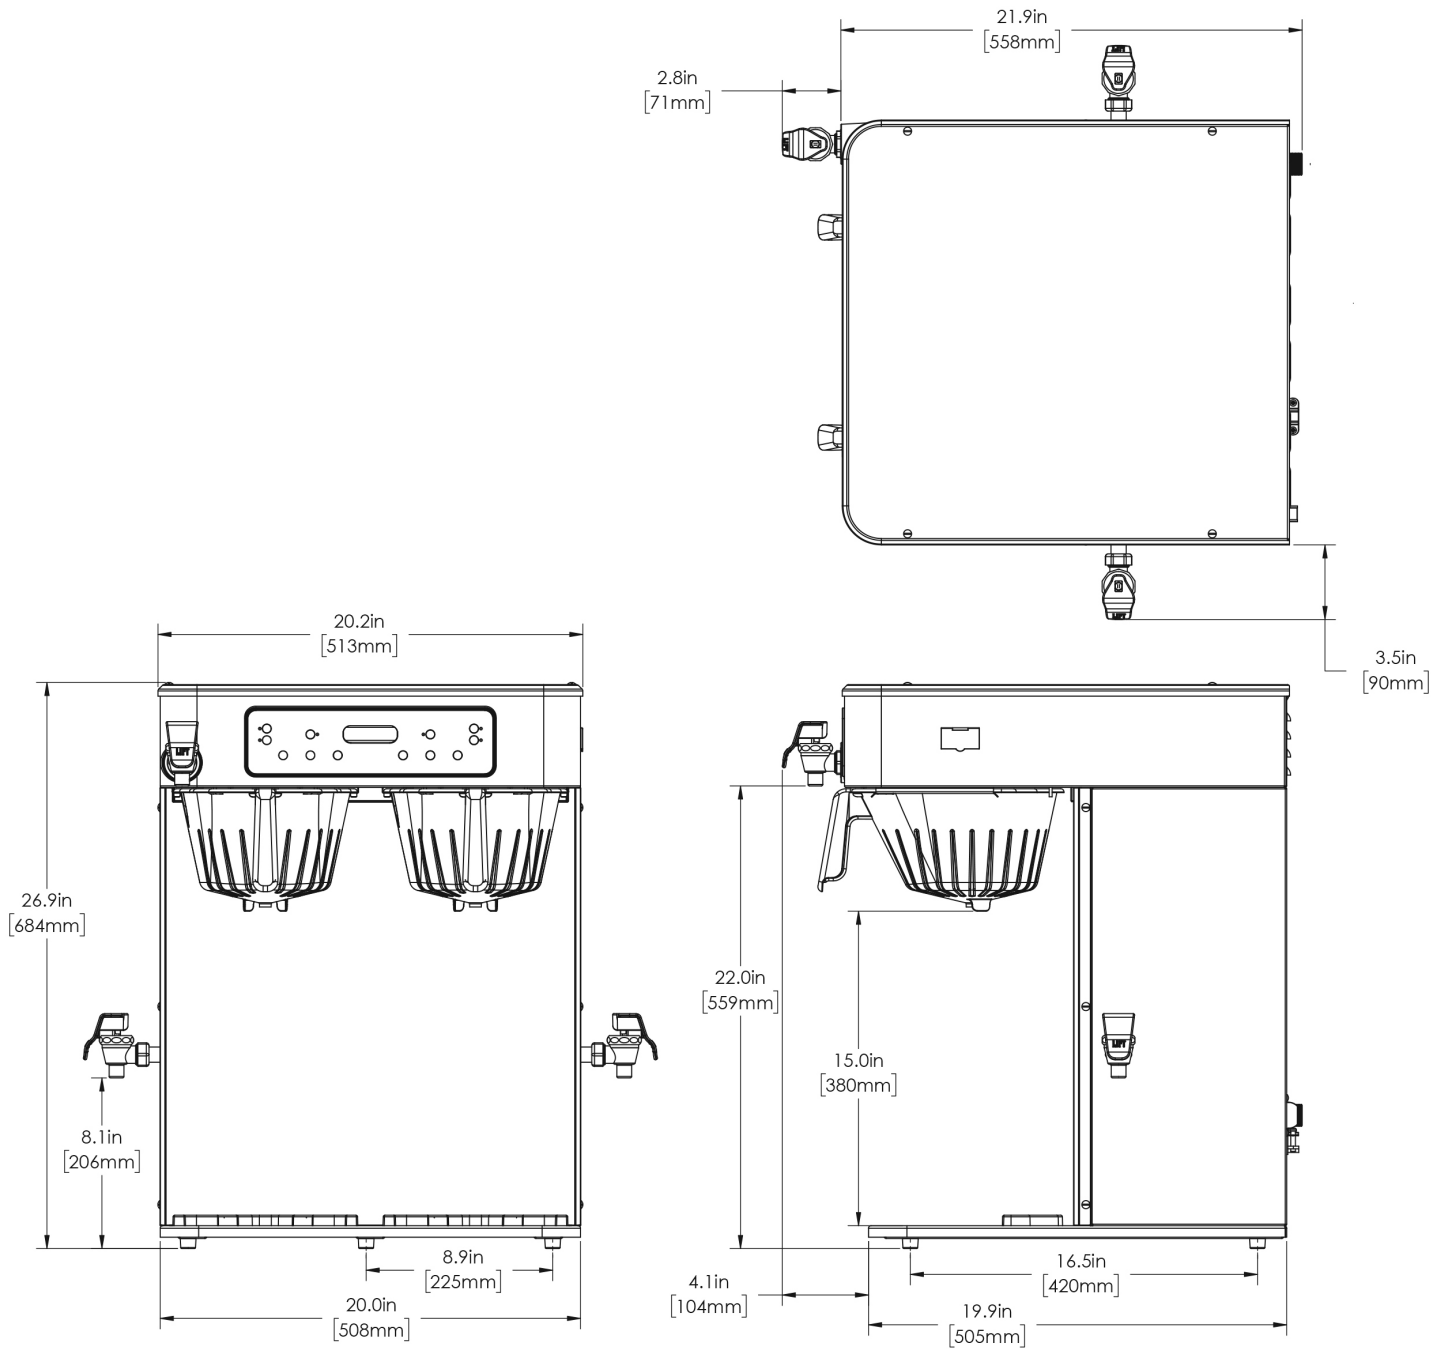

Last Updated:
09/21/2023

	Unit			Shipping				
	Height	Width	Depth	Height	Width	Depth	Weight	Volume
English	26.9 in.	20.2 in.	24.7 in.	30.0 in.	28.4 in.	28.4 in.	78.460 lbs	13.978 ft ³
Metric	68.3 cm	51.3 cm	62.7 cm	76.2 cm	72.1 cm	72.1 cm	35.589 kgs	0.396 m ³