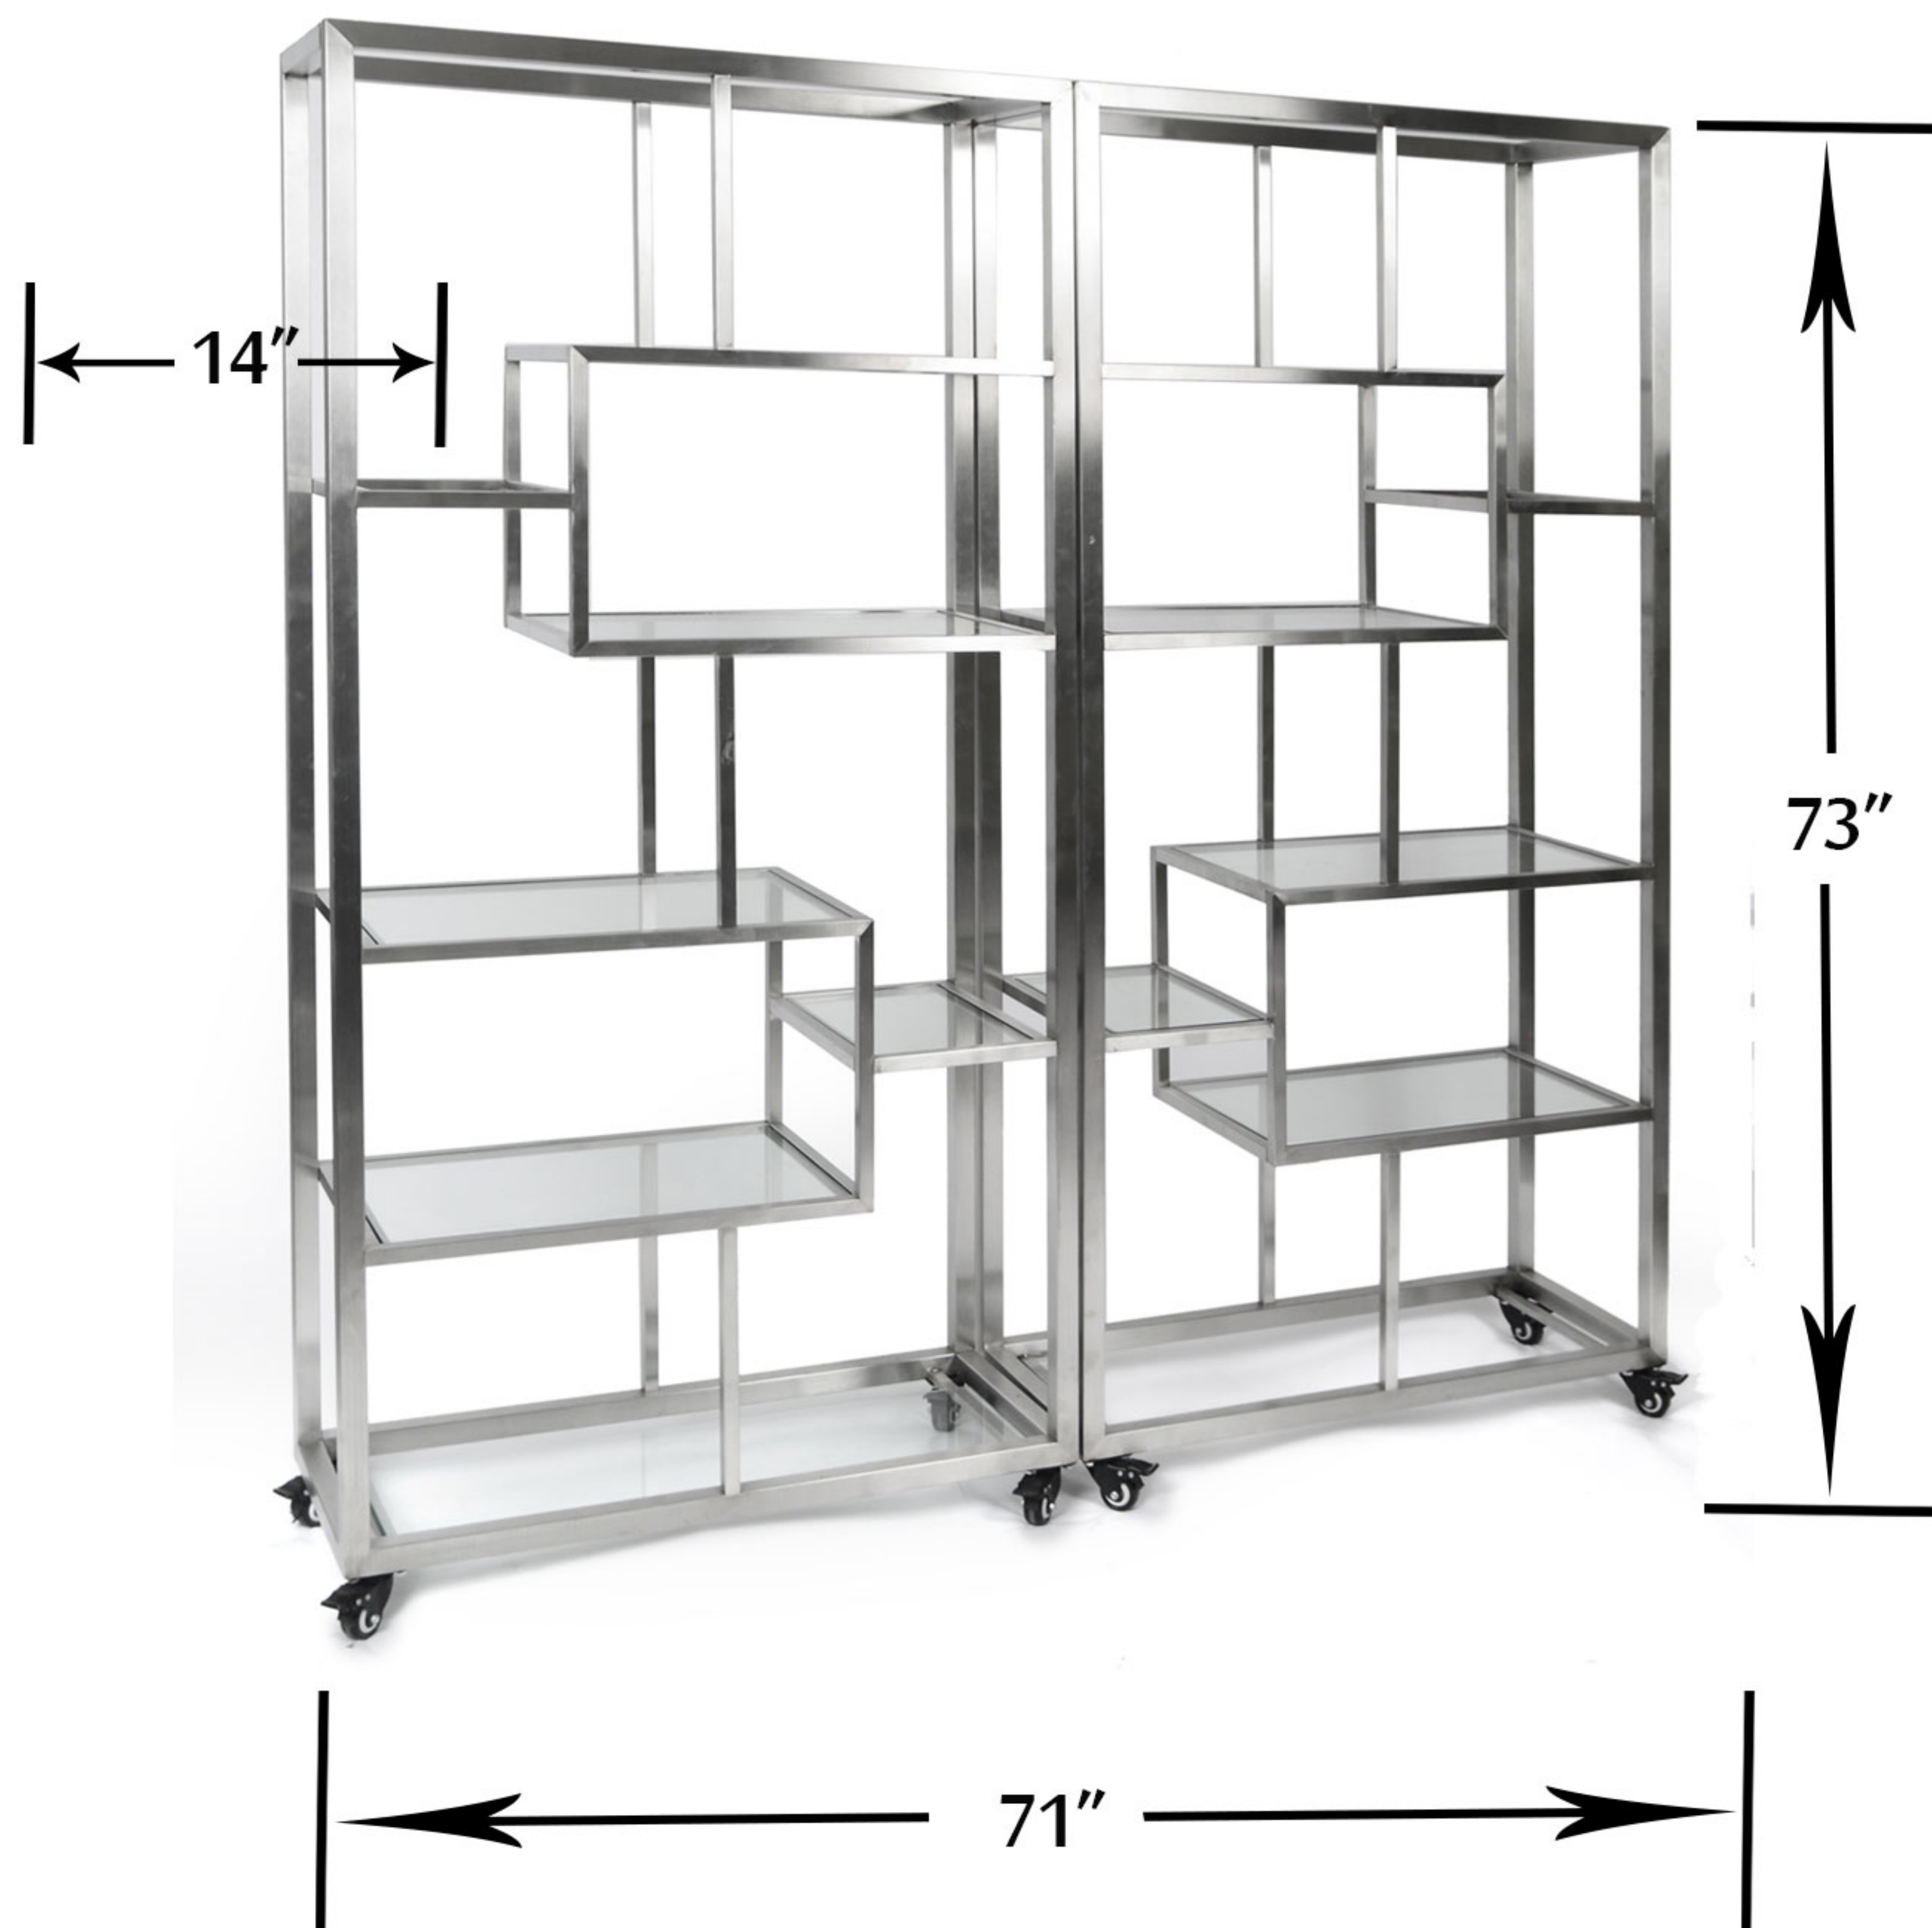

# Square Mobile Buffet

## Spec Sheet

**ST1760 (Standard)**

Square Set with Glass Shelves

**AC1760**

Square Set with Acrylic Shelves

### Features :

Each Half Square is Designed with 14 Display Shelves

Stainless Steel Single Piece Construction

Shelves Firmly Set into Stainless Steel Frames

Locking Caster Wheels add Safety and Stability

Smooth Wheeling Over all Surfaces

### Includes 14 Shelves

8 Each: 22" x 12 3/16"

4 Each: 8 9/16" x 12 3/16"

2 Each: 11 5/16" x 33"