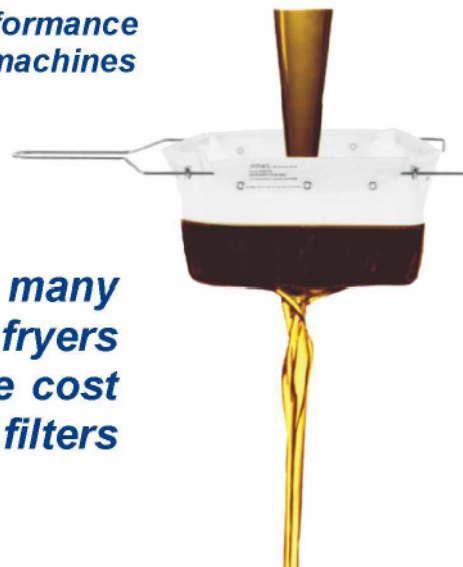

# Filters for filtering without a filter machine

**Efficient and Safe\* filtering without a filter machine**

**Improves the performance of portable filter machines**

**• Better**

*Captures micron size particles  
Does not leach chemicals into oil*

**• Faster**

*Much more filter area for oil flow*

**• Safer**

*\*Filter at bath water temperature with EZ Flow™ filters*

**Filter as many as 1000 fryers for ½ the cost of paper filters**

## Filter Bags

	EZ FLOW™ Series				OIL POLISHING Series		
	<ul style="list-style-type: none"> <li>• Safe filtering at bath water temps</li> <li>• Filter oil at frying temperatures</li> <li>• For heavy crumb loads</li> </ul>						
Filter Bag Model	<a href="#">RB6PS</a>	<a href="#">RB33PS</a>	<a href="#">RCONE2B</a>	<a href="#">RC88PS</a>	<a href="#">RB5FS</a>	<a href="#">RB22FS</a>	<a href="#">RC77FS</a>
Filter Assembly (Filter Bag & Holder Frame)	<a href="#">B6PS</a>	<a href="#">B33PS</a>	<a href="#">CONE2B</a>	<a href="#">C88PS</a>	<a href="#">B5FS</a>	<a href="#">B22FS</a>	<a href="#">C77FS</a>
Use for Fryer Oil Capacity to	40 qts / 38 ltr 70 lbs / 32 kg	16 qts / 15 ltr 28 lbs / 13 kg	16 qts / 15 ltr 28 lbs / 13 kg	60 qts / 57 ltr 100 lbs / 45 kg	30 qts / 28 ltr 50 lbs / 23 kg	16 qts / 15 ltr 28 lbs / 13 kg	50 qts / 47 ltr 85 lbs / 39 kg