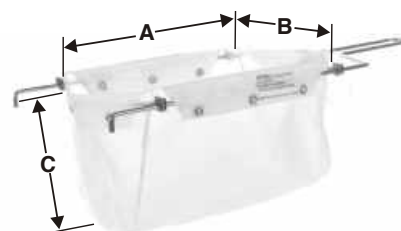

## Filter Bags

	EZ FLOW™ Series				OIL POLISHING Series		
	<ul style="list-style-type: none"> <li>• Safe filtering at bath water temps</li> <li>• Filter oil at frying temperatures</li> <li>• For heavy crumb loads</li> </ul>						
Filter Bag Model	<a href="#">RB6PS</a>	<a href="#">RB33PS</a>	<a href="#">RCONE2B</a>	<a href="#">RC88PS</a>	<a href="#">RB5FS</a>	<a href="#">RB22FS</a>	<a href="#">RC77FS</a>
Filter Assembly (Filter Bag & Holder Frame)	<a href="#">B6PS</a>	<a href="#">B33PS</a>	<a href="#">CONE2B</a>	<a href="#">C88PS</a>	<a href="#">B5FS</a>	<a href="#">B22FS</a>	<a href="#">C77FS</a>
Use for Fryer Oil Capacity to	40 qts / 38 ltr 70 lbs / 32 kg	16 qts / 15 ltr 28 lbs / 13 kg	16 qts / 15 ltr 28 lbs / 13 kg	60 qts / 57 ltr 100 lbs / 45 kg	30 qts / 28 ltr 50 lbs / 23 kg	16 qts / 15 ltr 28 lbs / 13 kg	50 qts / 47 ltr 85 lbs / 39 kg

## Skim Filter

For skimming and top filtering

Model Description	RSKIM4F Filter Bag	SK4 Holder/Frame
Length	7.0"	13"
Width	7.5"	7.5"

Dimensions	RB6PS	RB33PS	RCONE2B	RC88PS	RB5FS	RB22FS	RC77FS
A Length	11"	11"	9" Diam	14"	11"	11"	14"
B Width	9"	9"	9" Diam	12"	9"	9"	12"
C Deep	7"	6"	8.5"	8.5"	7.5"	6"	7.5"
Shipping weight	2 lbs	2 lbs	2 lbs	2 lbs	2 lbs	2 lbs	2 lbs