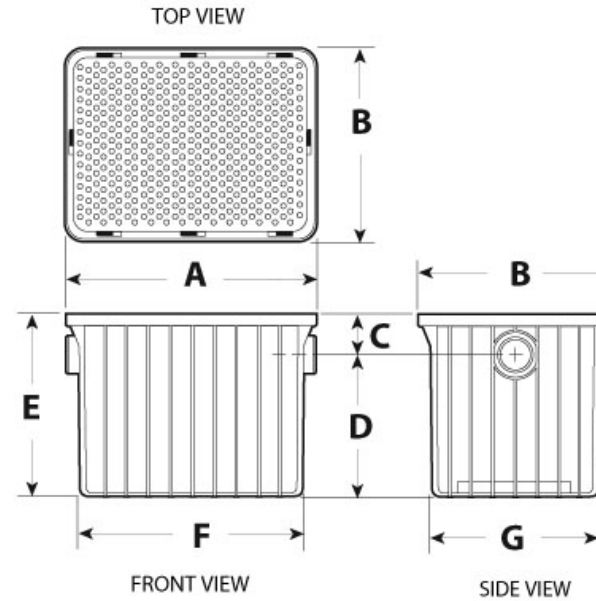

Submittal Sheet

Part Description:
 4" Gray Endura 50 Gallons Per Minute (GPM)
 100lbs Grease Interceptor

Part Number:
 3950A04

Approvals and Listings maintained by:
 Canplas Industries Ltd
 Canada: 1-800-461-5300 USA: 1-888-461-5307

Part #	Part UPC	Colour	Size (inches)	Ctn Qty	Ctn Bar Code	Ctn. Wt (Kgs)	Ctn. Wt (lbs)	Skid Cubic (m)	Skid Cubic (ft)	Ctns/Skid
3950A04	662671390134	GREY	4X4	1	10662671390131	30.36	66.79	1.63	57.50	4

Dimensions (inches)