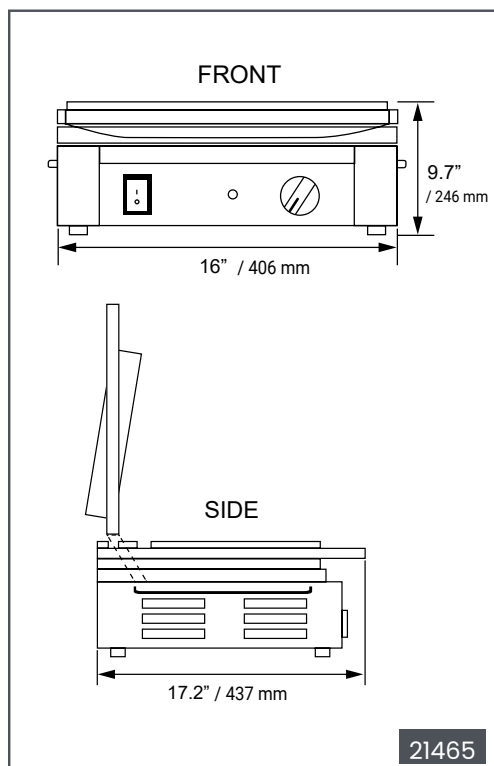

Website: www.omcan.com

Authorized Dealer

TECHNICAL DRAWING

TECHNICAL SPECIFICATION

Features	Smooth Top & Bottom without timer	Grooved Top & Bottom without timer	Smooth Top & Bottom with timer	Grooved Top & Bottom with timer
Item	21465	19936	42911	42912
Model	PG-CN-0679-F	PG-CN-0679-R	PG-CN-0679-FT	PG-CN-0679-RT
Grill Surface	12" x 15"	12" x 15"	12" x 15"	12" x 15"
Top Grill Surface	smooth	grooved	smooth	grooved
Bottom Grill Surface	smooth	grooved	smooth	grooved
Thermostat Control	300°C / 572°F	300°C / 572°F	300°C / 572°F	300°C / 572°F
Power	1,800 W	1,800 W	1,800 W	1,800 W
Amps	15 A	15 A	15 A	15 A
Electrical	120V / 60Hz / 1Ph	120V / 60Hz / 1Ph	120V / 60Hz / 1Ph	120V / 60Hz / 1Ph
Net Weight	69.4 lb. / 31.5 kg	59.4 lb. / 27 kg	69.4 lb. / 31.5 kg	59.4 lb. / 27 kg
Net Dimensions	16" x 17" x 9.7" H (Close)	17" x 16" x 10" H (Close)	19" x 17" x 9.4" H (Close) / 24.25" H (Open)	
Gross Weight	72 lb. / 32.5 kg.	64 lb. / 29 kg.	70 lb. / 31.75 kg.	70 lb. / 31.75 kg.
Gross Dimensions	22" x 21" x 13.5"	20" x 21.25" x 13.75"	23" x 20" x 14"	23" x 20" x 14"