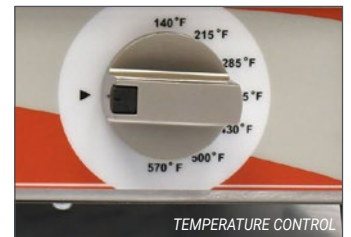

WITH TIMER
ITEMS 42911 & 42912

SMOOTH SURFACE

GROOVED SURFACE

GRILL BRUSH

TEMPERATURE CONTROL

Telephone: 1-800-465-0234

Fax: (905) 607-0234

Email: sales@omcan.com

Website: www.omcan.com

Authorized Dealer

TECHNICAL DRAWING

TECHNICAL SPECIFICATION

Features	Smooth Top & Bottom without timer	Grooved Top & Bottom without timer	Smooth Top & Bottom with timer	Grooved Top & Bottom with timer
Item	21465	19936	42911	42912
Model	PG-CN-0679-F	PG-CN-0679-R	PG-CN-0679-FT	PG-CN-0679-RT
Grill Surface	12" x 15"	12" x 15"	12" x 15"	12" x 15"
Top Grill Surface	smooth	grooved	smooth	grooved
Bottom Grill Surface	smooth	grooved	smooth	grooved
Thermostat Control	300°C / 572°F	300°C / 572°F	300°C / 572°F	300°C / 572°F
Power	1,800 W	1,800 W	1,800 W	1,800 W
Amps	15 A	15 A	15 A	15 A
Electrical	120V / 60Hz / 1Ph	120V / 60Hz / 1Ph	120V / 60Hz / 1Ph	120V / 60Hz / 1Ph
Net Weight	69.4 lb. / 31.5 kg	59.4 lb. / 27 kg	69.4 lb. / 31.5 kg	59.4 lb. / 27 kg
Net Dimensions	16" x 17" x 9.7" H (Close)	17" x 16" x 10" H (Close)	19" x 17" x 9.4" H (Close) / 24.25" H (Open)	
Gross Weight	72 lb. / 32.5 kg.	64 lb. / 29 kg.	70 lb. / 31.75 kg.	70 lb. / 31.75 kg.
Gross Dimensions	22" x 21" x 13.5"	20" x 21.25" x 13.75"	23" x 20" x 14"	23" x 20" x 14"