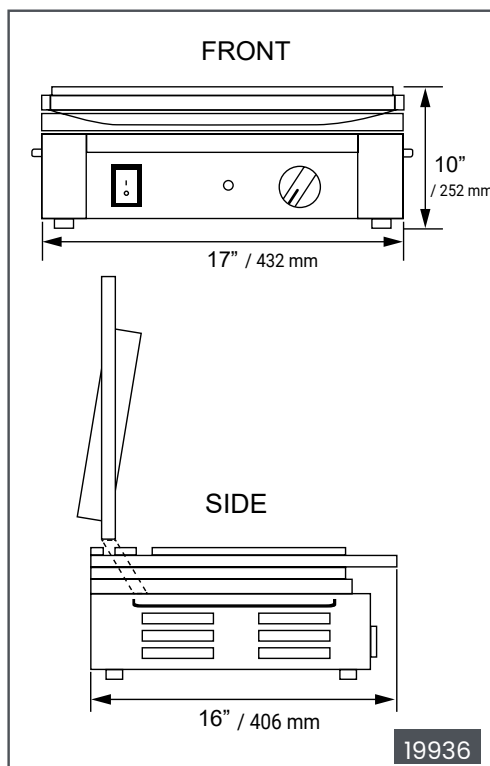

Website: www.omcan.com

Authorized Dealer

TECHNICAL DRAWING

TECHNICAL SPECIFICATION

Features	Smooth Top & Bottom without timer	Grooved Top & Bottom without timer	Smooth Top & Bottom with timer	Grooved Top & Bottom with timer
Item	21465	19936	42911	42912
Model	PG-CN-0679-F	PG-CN-0679-R	PG-CN-0679-FT	PG-CN-0679-RT
Grill Surface	12" x 15"	12" x 15"	12" x 15"	12" x 15"
Top Grill Surface	smooth	grooved	smooth	grooved
Bottom Grill Surface	smooth	grooved	smooth	grooved
Thermostat Control	300°C / 572°F	300°C / 572°F	300°C / 572°F	300°C / 572°F
Power	1,800 W	1,800 W	1,800 W	1,800 W
Amps	15 A	15 A	15 A	15 A
Electrical	120V / 60Hz / 1Ph	120V / 60Hz / 1Ph	120V / 60Hz / 1Ph	120V / 60Hz / 1Ph
Net Weight	69.4 lb. / 31.5 kg	59.4 lb. / 27 kg	69.4 lb. / 31.5 kg	59.4 lb. / 27 kg
Net Dimensions	16" x 17" x 9.7" H (Close)	17" x 16" x 10" H (Close)	19" x 17" x 9.4" H (Close) / 24.25" H (Open)	
Gross Weight	72 lb. / 32.5 kg.	64 lb. / 29 kg.	70 lb. / 31.75 kg.	70 lb. / 31.75 kg.
Gross Dimensions	22" x 21" x 13.5"	20" x 21.25" x 13.75"	23" x 20" x 14"	23" x 20" x 14"