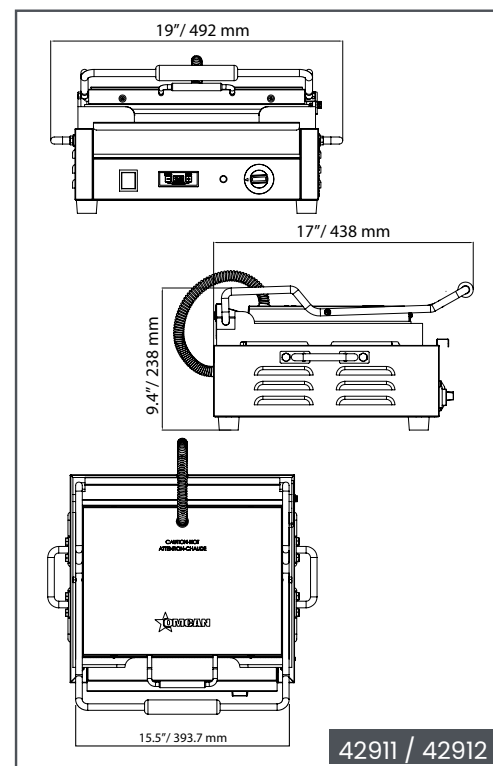

Website: www.omcan.com

Authorized Dealer

TECHNICAL DRAWING

TECHNICAL SPECIFICATION

Features	Smooth Top & Bottom without timer	Grooved Top & Bottom without timer	Smooth Top & Bottom with timer	Grooved Top & Bottom with timer
Item	21465	19936	42911	42912
Model	PG-CN-0679-F	PG-CN-0679-R	PG-CN-0679-FT	PG-CN-0679-RT
Grill Surface	12" x 15"	12" x 15"	12" x 15"	12" x 15"
Top Grill Surface	smooth	grooved	smooth	grooved
Bottom Grill Surface	smooth	grooved	smooth	grooved
Thermostat Control	300°C / 572°F	300°C / 572°F	300°C / 572°F	300°C / 572°F
Power	1,800 W	1,800 W	1,800 W	1,800 W
Amps	15 A	15 A	15 A	15 A
Electrical	120V / 60Hz / 1Ph	120V / 60Hz / 1Ph	120V / 60Hz / 1Ph	120V / 60Hz / 1Ph
Net Weight	69.4 lb. / 31.5 kg	59.4 lb. / 27 kg	69.4 lb. / 31.5 kg	59.4 lb. / 27 kg
Net Dimensions	16" x 17" x 9.7" H (Close)	17" x 16" x 10" H (Close)	19" x 17" x 9.4" H (Close) / 24.25" H (Open)	
Gross Weight	72 lb. / 32.5 kg.	64 lb. / 29 kg.	70 lb. / 31.75 kg.	70 lb. / 31.75 kg.
Gross Dimensions	22" x 21" x 13.5"	20" x 21.25" x 13.75"	23" x 20" x 14"	23" x 20" x 14"