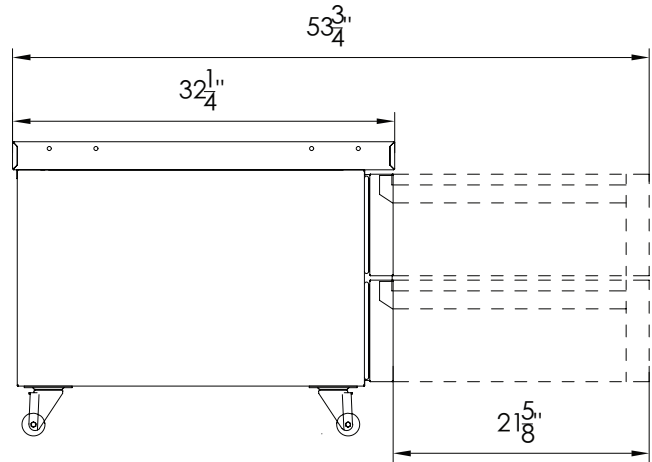

GCB-36

36" Refrigerated Chef Base

FRONT

LEFT

Pans not included

Model	External Dimensions (inches)			Crated Dimensions (inches)			Drawers	Compressor Power (HP)	Net Weight	Gross Weight	1/6 Pan Count	Amps
	W	D	H	W	D	H						
GCB-36	36	32 1/4	25	37 5/8	34 1/4	26 5/8	2	1/5	176	204	2 x 9	1.7

Specifications are subject to change without notice.