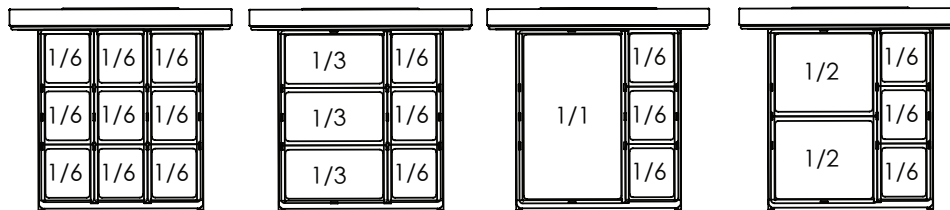

Pans not included

| Model  | External Dimensions (inches) |        |    | Crated Dimensions (inches) |        |        | Drawers | Compressor Power (HP) | Net Weight | Gross Weight | 1/6 Pan Count | Amps |
|--------|------------------------------|--------|----|----------------------------|--------|--------|---------|-----------------------|------------|--------------|---------------|------|
|        | W                            | D      | H  | W                          | D      | H      |         |                       |            |              |               |      |
| GCB-36 | 36                           | 32 1/4 | 25 | 37 5/8                     | 34 1/4 | 26 5/8 | 2       | 1/5                   | 176        | 204          | 2 x 9         | 1.7  |