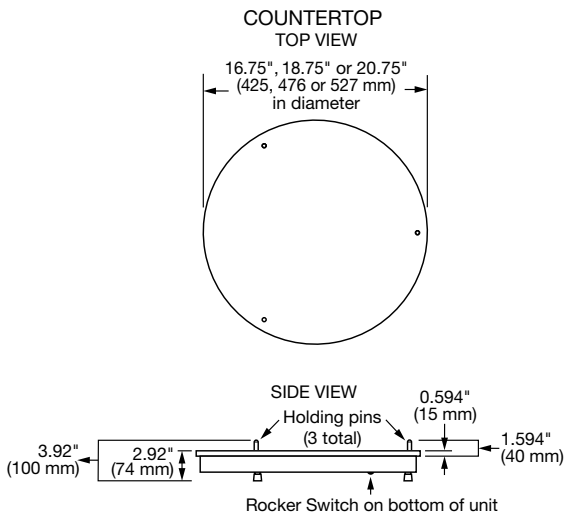

Glo-Ray® Round Portable Heated Shelves

Models: GRSR-15, -17, -19

GRSR-15, -17, -19

SPECIFICATIONS Glo-Ray® Round Portable Heated Shelves

The shaded areas contain electrical information for International models

Model[▲]	Maximum Pan Size	Dimensions (Diameter x H)	Volts	Watts	Amps	Plug	Ship Weight*
GRSR-15	15" (381 mm)	16.75" x 3.92" (425 x 100 mm)	120	250	2.1	NEMA 5-15P	12 lbs. (6 kg)
			220 (CE)	210	1.1	CEE 7/7 Schuko	12 lbs. (6 kg)
			240 (CE)	250	1.0	BS-1363	
GRSR-17	17" (432 mm)	18.75" x 3.92" (476 x 100 mm)	120	325	2.7	NEMA 5-15P	14 lbs. (7 kg)
			220 (CE)	273	1.5	CEE 7/7 Schuko	14 lbs. (7 kg)
			240 (CE)	325	1.4	BS-1363	
GRSR-19	19" (483 mm)	20.75" x 3.92" (527 x 100 mm)	120	400	3.3	NEMA 5-15P	17 lbs. (8 kg)
			220 (CE)	336	1.8	CEE 7/7 Schuko	17 lbs. (8 kg)
			240 (CE)	400	1.7	BS-1363	

▲ When no color is specified, unit side will be Designer Black.

* Shipping weight includes packaging

CORD LOCATION

Underneath unit.