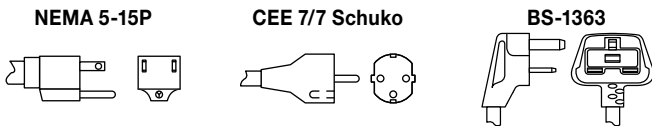

PLUG CONFIGURATIONS

COUNTERTOP CUTOUT DIMENSIONS

(For Drop-in Applications)

Model	Cutout Diameter	Minimum Space Required Below Countertop
GRSR-15	16.125" (410 mm)	5.375" (137 mm)
GRSR-17	18.125" (460 mm)	5.375" (137 mm)
GRSR-19	20.125" (511 mm)	5.375" (137 mm)

PRODUCT SPECS

Glo-Ray® Round Portable Heated Shelves

The Round Portable Heated Shelf shall be Glo-Ray® model... as manufactured by the Hatco Corporation, Milwaukee, WI 53234 U.S.A.

The Glo-Ray® Round Portable Heated Shelf shall be rated at ....watts, ...volts, and be ....inches (millimeters) in overall diameter. It shall consist of a heated base in Designer

Black anti-microbial paint and a 6' (1829 mm) cord with plug attached. Options shall include six Designer anti-microbial paint Colors and stainless steel Side. Accessories include perforated pizza pans

Warranty consists of 24/7 parts and service assistance (U.S. and Canada only).

HATCO CORPORATION | P.O. Box 340500 Milwaukee, WI 53234-0500 U.S.A. | (800) 558-0607 | (414) 671-6350

www.hatcocorp.com | support@hatcocorp.com | [Find a Hatco Rep](#) | [Image Library](#) | [Document Library](#) | [Chat](#)