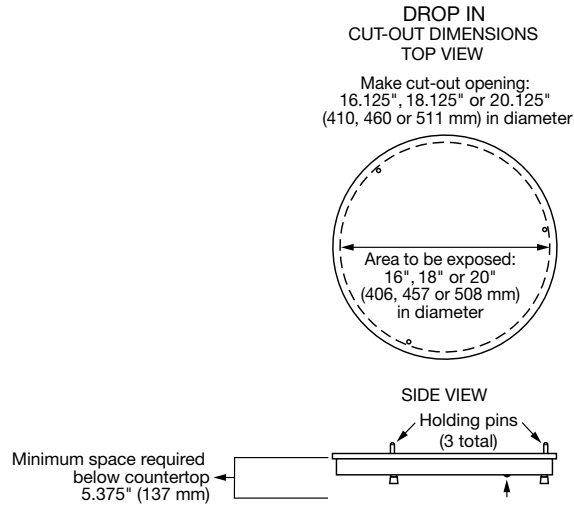

Glo-Ray® Round Portable Heated Shelves

Models: GRSR-15, -17, -19

GRSR-15, -17, -19

SPECIFICATIONS Glo-Ray® Round Portable Heated Shelves

The shaded areas contain electrical information for International models

Model[▲]	Maximum Pan Size	Dimensions (Diameter x H)	Volts	Watts	Amps	Plug	Ship Weight*
GRSR-15	15" (381 mm)	16.75" x 3.92" (425 x 100 mm)	120	250	2.1	NEMA 5-15P	12 lbs. (6 kg)
			220 (CE)	210	1.1	CEE 7/7 Schuko	12 lbs. (6 kg)
			240 (CE)	250	1.0	BS-1363	
GRSR-17	17" (432 mm)	18.75" x 3.92" (476 x 100 mm)	120	325	2.7	NEMA 5-15P	14 lbs. (7 kg)
			220 (CE)	273	1.5	CEE 7/7 Schuko	14 lbs. (7 kg)
			240 (CE)	325	1.4	BS-1363	
GRSR-19	19" (483 mm)	20.75" x 3.92" (527 x 100 mm)	120	400	3.3	NEMA 5-15P	17 lbs. (8 kg)
			220 (CE)	336	1.8	CEE 7/7 Schuko	17 lbs. (8 kg)
			240 (CE)	400	1.7	BS-1363	

▲ When no color is specified, unit side will be Designer Black.

* Shipping weight includes packaging

CORD LOCATION

Underneath unit.