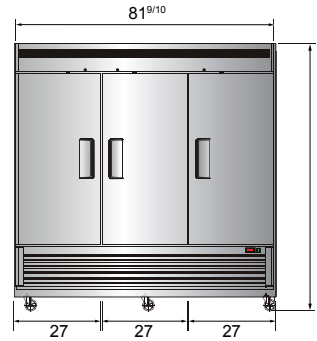

Bottom Mount Reach-In Refrigerators

Standard Features

- Bottom mount compressor units with environmentally friendly R290 refrigerant
- Stainless steel exterior & interior
- Electronic Temperature Controller
- Maintains temperatures between 33°F to 40°F
- LED interior light(s)
- Recessed door handle(s)
- Door lock(s) standard
- Magnetic door gasket(s) standard for positive door seal
- Pre-installed casters
- Three(3) pre-installed shelves per section
- Down duct refrigeration to ensure even distribution of air

ATOSA USA, INC.

Toll Free: 855-855-0399 Email: info@atosausa.com

www.atosa.com | www.atosausa.com

California, Colorado, Florida, Georgia, Illinois,

New Jersey, Ohio, Texas, Washington

SPECIFICATIONS

Models	Door	Capacity (Cu.Ft.)	Shelves	Casters (inch)	Rated Current (A)	Voltage (V/Hz/Ph)	HP	Refrigerant	Exterior Dimensions (inch)	Net Weight (lbs)	Gross Weight (lbs)
MBF8505GR	1	19.1	3	4	2.1	115/60/1	1/7	R290	27×31 ^{7/10} ×83 ^{1/10}	249	282
MBF8506GR	2	28.5	6	4	3.2	115/60/1	1/5	R290	39 ^{1/2} ×31 ^{7/10} ×83 ^{1/10}	317	365
MBF8507GR	2	43.8	6	4	3.2	115/60/1	1/5	R290	54 ^{2/5} ×31 ^{7/10} ×83 ^{1/10}	397	452
MBF8508GR	3	68	9	4	4.2	115/60/1	1/4	R290	81 ^{9/10} ×31 ^{7/10} ×83 ^{1/10}	538	615

PLAN VIEW

MBF8505GR

MBF8506GR

MBF8507GR

MBF8508GR

*Interior Dimensions

SELF-CLOSING AND STAY OPEN DOOR FEATURE

Casters