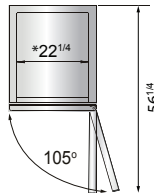

ATOSA USA, INC.

Toll Free: 855-855-0399 Email: info@atosausa.com

www.atosa.com | www.atosausa.com

California, Colorado, Florida, Georgia, Illinois,

New Jersey, Ohio, Texas, Washington

SPECIFICATIONS

Models	Door	Capacity (Cu.Ft.)	Shelves	Casters (inch)	Rated Current (A)	Voltage (V/Hz/Ph)	HP	Refrigerant	Exterior Dimensions (inch)	Net Weight (lbs)	Gross Weight (lbs)
MBF8505GR	1	19.1	3	4	2.1	115/60/1	1/7	R290	27×31 ^{7/10} ×83 ^{1/10}	249	282
MBF8506GR	2	28.5	6	4	3.2	115/60/1	1/5	R290	39 ^{1/2} ×31 ^{7/10} ×83 ^{1/10}	317	365
MBF8507GR	2	43.8	6	4	3.2	115/60/1	1/5	R290	54 ^{2/5} ×31 ^{7/10} ×83 ^{1/10}	397	452
MBF8508GR	3	68	9	4	4.2	115/60/1	1/4	R290	81 ^{9/10} ×31 ^{7/10} ×83 ^{1/10}	538	615

PLAN VIEW

MBF8505GR

MBF8506GR

MBF8507GR

MBF8508GR

*Interior Dimensions

SELF-CLOSING AND STAY OPEN DOOR FEATURE

Casters