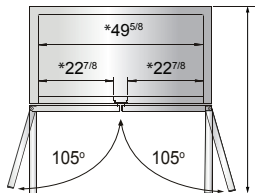

ATOSA USA, INC.

Toll Free: 855-855-0399 Email: info@atosausa.com

www.atosa.com | www.atosausa.com

California, Colorado, Florida, Georgia, Illinois,

New Jersey, Ohio, Texas, Washington

SPECIFICATIONS

Models	Door	Capacity (Cu.Ft.)	Shelves	Casters (inch)	Rated Current (A)	Voltage (V/Hz/Ph)	HP	Refrigerant	Exterior Dimensions (inch)	Net Weight (lbs)	Gross Weight (lbs)
MBF8505GR	1	19.1	3	4	2.1	115/60/1	1/7	R290	27×31 ^{7/10} ×83 ^{1/10}	249	282
MBF8506GR	2	28.5	6	4	3.2	115/60/1	1/5	R290	39 ^{1/2} ×31 ^{7/10} ×83 ^{1/10}	317	365
MBF8507GR	2	43.8	6	4	3.2	115/60/1	1/5	R290	54 ^{2/5} ×31 ^{7/10} ×83 ^{1/10}	397	452
MBF8508GR	3	68	9	4	4.2	115/60/1	1/4	R290	81 ^{9/10} ×31 ^{7/10} ×83 ^{1/10}	538	615

PLAN VIEW

MBF8505GR

MBF8506GR

MBF8507GR

MBF8508GR

*Interior Dimensions

SELF-CLOSING AND STAY OPEN DOOR FEATURE

Casters