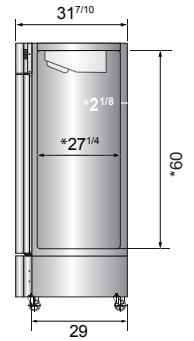

ATOSA USA, INC.

Toll Free: 855-855-0399 Email: info@atosausa.com

www.atosa.com | www.atosausa.com

California, Colorado, Florida, Georgia, Illinois,

New Jersey, Ohio, Texas, Washington

SPECIFICATIONS

Models	Door	Capacity (Cu.Ft.)	Shelves	Casters (inch)	Rated Current (A)	Voltage (V/Hz/Ph)	HP	Refrigerant	Exterior Dimensions (inch)	Net Weight (lbs)	Gross Weight (lbs)
MBF8505GR	1	19.1	3	4	2.1	115/60/1	1/7	R290	27×31 ^{7/10} ×83 ^{1/10}	249	282
MBF8506GR	2	28.5	6	4	3.2	115/60/1	1/5	R290	39 ^{1/2} ×31 ^{7/10} ×83 ^{1/10}	317	365
MBF8507GR	2	43.8	6	4	3.2	115/60/1	1/5	R290	54 ^{2/5} ×31 ^{7/10} ×83 ^{1/10}	397	452
MBF8508GR	3	68	9	4	4.2	115/60/1	1/4	R290	81 ^{9/10} ×31 ^{7/10} ×83 ^{1/10}	538	615

PLAN VIEW

MBF8505GR

MBF8506GR

MBF8507GR

MBF8508GR

*Interior Dimensions

SELF-CLOSING AND STAY OPEN DOOR FEATURE

Casters