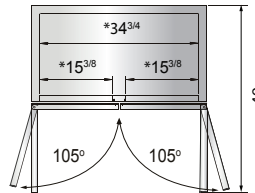

ATOSA USA, INC.

Toll Free: 855-855-0399 Email: info@atosausa.com

www.atosa.com | www.atosausa.com

California, Colorado, Florida, Georgia, Illinois,

New Jersey, Ohio, Texas, Washington

SPECIFICATIONS

Models	Door	Capacity (Cu.Ft.)	Shelves	Casters (inch)	Rated Current (A)	Voltage (V/Hz/Ph)	HP	Refrigerant	Exterior Dimensions (inch)	Net Weight (lbs)	Gross Weight (lbs)
MBF8505GR	1	19.1	3	4	2.1	115/60/1	1/7	R290	27×31 ^{7/10} ×83 ^{1/10}	249	282
MBF8506GR	2	28.5	6	4	3.2	115/60/1	1/5	R290	39 ^{1/2} ×31 ^{7/10} ×83 ^{1/10}	317	365
MBF8507GR	2	43.8	6	4	3.2	115/60/1	1/5	R290	54 ^{2/5} ×31 ^{7/10} ×83 ^{1/10}	397	452
MBF8508GR	3	68	9	4	4.2	115/60/1	1/4	R290	81 ^{9/10} ×31 ^{7/10} ×83 ^{1/10}	538	615

PLAN VIEW

MBF8505GR

MBF8506GR

MBF8507GR

MBF8508GR

*Interior Dimensions

SELF-CLOSING AND STAY OPEN DOOR FEATURE

Casters