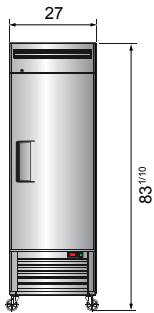

Bottom Mount Reach-In Refrigerators

Standard Features

- Bottom mount compressor units with environmentally friendly R290 refrigerant
- Stainless steel exterior & interior
- Electronic Temperature Controller
- Maintains temperatures between 33°F to 40°F
- LED interior light(s)
- Recessed door handle(s)
- Door lock(s) standard
- Magnetic door gasket(s) standard for positive door seal
- Pre-installed casters
- Three(3) pre-installed shelves per section
- Down duct refrigeration to ensure even distribution of air

ATOSA USA, INC.

Toll Free: 855-855-0399 Email: info@atosausa.com

www.atosa.com | www.atosausa.com

California, Colorado, Florida, Georgia, Illinois,

New Jersey, Ohio, Texas, Washington

SPECIFICATIONS

Models	Door	Capacity (Cu.Ft.)	Shelves	Casters (inch)	Rated Current (A)	Voltage (V/Hz/Ph)	HP	Refrigerant	Exterior Dimensions (inch)	Net Weight (lbs)	Gross Weight (lbs)
MBF8505GR	1	19.1	3	4	2.1	115/60/1	1/7	R290	27×31 ^{7/10} ×83 ^{1/10}	249	282
MBF8506GR	2	28.5	6	4	3.2	115/60/1	1/5	R290	39 ^{1/2} ×31 ^{7/10} ×83 ^{1/10}	317	365
MBF8507GR	2	43.8	6	4	3.2	115/60/1	1/5	R290	54 ^{2/5} ×31 ^{7/10} ×83 ^{1/10}	397	452
MBF8508GR	3	68	9	4	4.2	115/60/1	1/4	R290	81 ^{9/10} ×31 ^{7/10} ×83 ^{1/10}	538	615

PLAN VIEW

MBF8505GR

MBF8506GR

MBF8507GR

MBF8508GR

*Interior Dimensions

SELF-CLOSING AND STAY OPEN DOOR FEATURE

Casters