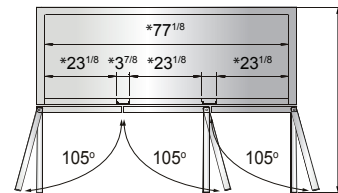

ATOSA USA, INC.

Toll Free: 855-855-0399 Email: info@atosausa.com

www.atosa.com | www.atosausa.com

California, Colorado, Florida, Georgia, Illinois,

New Jersey, Ohio, Texas, Washington

SPECIFICATIONS

Models	Door	Capacity (Cu.Ft.)	Shelves	Casters (inch)	Rated Current (A)	Voltage (V/Hz/Ph)	HP	Refrigerant	Exterior Dimensions (inch)	Net Weight (lbs)	Gross Weight (lbs)
MBF8505GR	1	19.1	3	4	2.1	115/60/1	1/7	R290	27×31 ^{7/10} ×83 ^{1/10}	249	282
MBF8506GR	2	28.5	6	4	3.2	115/60/1	1/5	R290	39 ^{1/2} ×31 ^{7/10} ×83 ^{1/10}	317	365
MBF8507GR	2	43.8	6	4	3.2	115/60/1	1/5	R290	54 ^{2/5} ×31 ^{7/10} ×83 ^{1/10}	397	452
MBF8508GR	3	68	9	4	4.2	115/60/1	1/4	R290	81 ^{9/10} ×31 ^{7/10} ×83 ^{1/10}	538	615

PLAN VIEW

MBF8505GR

MBF8506GR

MBF8507GR

MBF8508GR

*Interior Dimensions

SELF-CLOSING AND STAY OPEN DOOR FEATURE

Casters