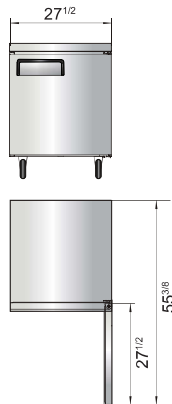

## SPECIFICATIONS

Models	Door	Capacity (Cu.Ft.)	Shelves	Casters (inch)	Rated Current (A)	Voltage (V/Hz/Ph)	HP	Refrigerant	Exterior Dimensions (inch)	Net Weight (lbs)	Gross Weight (lbs)
MGF24FGR	1	4.8	2	2	2.4	115/60/1	1/5	R290	23 <sup>13/16</sup> ×25×32 <sup>1/2</sup>	115	137
MGF8405GR(L)	1	7.2	1	2	1.8	115/60/1	1/5	R290	27 <sup>1/2</sup> ×30×34 <sup>1/5</sup>	146	179
MGF36FGR	2	8.7	2	2	2.6	115/60/1	1/4	R290	36 <sup>3/8</sup> ×30×34 <sup>1/10</sup>	172	222
MGF8406GR	2	13.4	2	2	2.6	115/60/1	1/4	R290	48 <sup>1/5</sup> ×30×34 <sup>1/5</sup>	203	245
MGF8407GR	2	17.2	2	2	2.6	115/60/1	1/4	R290	60 <sup>1/5</sup> ×30×34 <sup>1/10</sup>	229	276

## PLAN VIEW

**MGF8405GR(L)**

**MGF8406GR**

**MGF8407GR**

**MGF24FGR**

**MGF36FGR**

**SIDE VIEW**

**Casters**