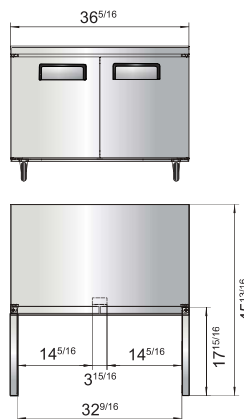

## SPECIFICATIONS

Models	Door	Capacity (Cu.Ft.)	Shelves	Casters (inch)	Rated Current (A)	Voltage (V/Hz/Ph)	HP	Refrigerant	Exterior Dimensions (inch)	Net Weight (lbs)	Gross Weight (lbs)
MGF24FGR	1	4.8	2	2	2.4	115/60/1	1/5	R290	23 <sup>13/16</sup> ×25×32 <sup>1/2</sup>	115	137
MGF8405GR(L)	1	7.2	1	2	1.8	115/60/1	1/5	R290	27 <sup>1/2</sup> ×30×34 <sup>1/5</sup>	146	179
MGF36FGR	2	8.7	2	2	2.6	115/60/1	1/4	R290	36 <sup>3/8</sup> ×30×34 <sup>1/10</sup>	172	222
MGF8406GR	2	13.4	2	2	2.6	115/60/1	1/4	R290	48 <sup>1/5</sup> ×30×34 <sup>1/5</sup>	203	245
MGF8407GR	2	17.2	2	2	2.6	115/60/1	1/4	R290	60 <sup>1/5</sup> ×30×34 <sup>1/10</sup>	229	276

## PLAN VIEW

**MGF8405GR(L)**

**MGF8406GR**

**MGF8407GR**

**MGF24FGR**

**MGF36FGR**

**SIDE VIEW**

**Casters**