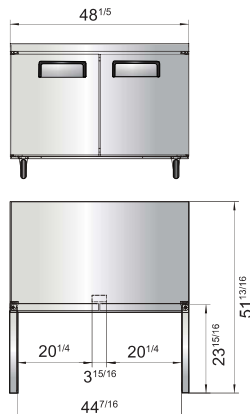

## SPECIFICATIONS

Models	Door	Capacity (Cu.Ft.)	Shelves	Casters (inch)	Rated Current (A)	Voltage (V/Hz/Ph)	HP	Refrigerant	Exterior Dimensions (inch)	Net Weight (lbs)	Gross Weight (lbs)
MGF24FGR	1	4.8	2	2	2.4	115/60/1	1/5	R290	23 <sup>13/16</sup> ×25×32 <sup>1/2</sup>	115	137
MGF8405GR(L)	1	7.2	1	2	1.8	115/60/1	1/5	R290	27 <sup>1/2</sup> ×30×34 <sup>1/5</sup>	146	179
MGF36FGR	2	8.7	2	2	2.6	115/60/1	1/4	R290	36 <sup>3/8</sup> ×30×34 <sup>1/10</sup>	172	222
MGF8406GR	2	13.4	2	2	2.6	115/60/1	1/4	R290	48 <sup>1/5</sup> ×30×34 <sup>1/5</sup>	203	245
MGF8407GR	2	17.2	2	2	2.6	115/60/1	1/4	R290	60 <sup>1/5</sup> ×30×34 <sup>1/10</sup>	229	276

## PLAN VIEW

**MGF8405GR(L)**

**MGF8406GR**

**MGF8407GR**

**MGF24FGR**

**MGF36FGR**

**SIDE VIEW**

**Casters**