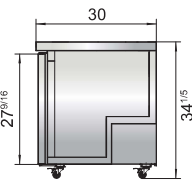

## SPECIFICATIONS

Models	Door	Capacity (Cu.Ft.)	Shelves	Casters (inch)	Rated Current (A)	Voltage (V/Hz/Ph)	HP	Refrigerant	Exterior Dimensions (inch)	Net Weight (lbs)	Gross Weight (lbs)
MGF24FGR	1	4.8	2	2	2.4	115/60/1	1/5	R290	23 <sup>13/16</sup> ×25×32 <sup>1/2</sup>	115	137
MGF8405GR(L)	1	7.2	1	2	1.8	115/60/1	1/5	R290	27 <sup>1/2</sup> ×30×34 <sup>1/5</sup>	146	179
MGF36FGR	2	8.7	2	2	2.6	115/60/1	1/4	R290	36 <sup>3/8</sup> ×30×34 <sup>1/10</sup>	172	222
MGF8406GR	2	13.4	2	2	2.6	115/60/1	1/4	R290	48 <sup>1/5</sup> ×30×34 <sup>1/5</sup>	203	245
MGF8407GR	2	17.2	2	2	2.6	115/60/1	1/4	R290	60 <sup>1/5</sup> ×30×34 <sup>1/10</sup>	229	276

## PLAN VIEW

**MGF8405GR(L)**

**MGF8406GR**

**MGF8407GR**

**MGF24FGR**

**MGF36FGR**

**SIDE VIEW**

**Casters**