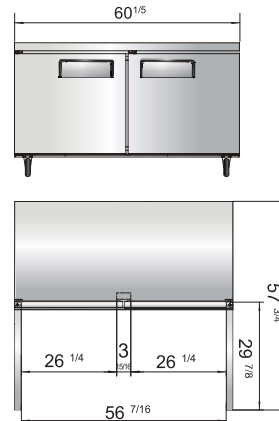

## SPECIFICATIONS

Models	Door	Capacity (Cu.Ft.)	Shelves	Casters (inch)	Rated Current (A)	Voltage (V/Hz/Ph)	HP	Refrigerant	Exterior Dimensions (inch)	Net Weight (lbs)	Gross Weight (lbs)
MGF24FGR	1	4.8	2	2	2.4	115/60/1	1/5	R290	23 <sup>13/16</sup> ×25×32 <sup>1/2</sup>	115	137
MGF8405GR(L)	1	7.2	1	2	1.8	115/60/1	1/5	R290	27 <sup>1/2</sup> ×30×34 <sup>1/5</sup>	146	179
MGF36FGR	2	8.7	2	2	2.6	115/60/1	1/4	R290	36 <sup>3/8</sup> ×30×34 <sup>1/10</sup>	172	222
MGF8406GR	2	13.4	2	2	2.6	115/60/1	1/4	R290	48 <sup>1/5</sup> ×30×34 <sup>1/5</sup>	203	245
MGF8407GR	2	17.2	2	2	2.6	115/60/1	1/4	R290	60 <sup>1/5</sup> ×30×34 <sup>1/10</sup>	229	276

## PLAN VIEW

**MGF8405GR(L)**

**MGF8406GR**

**MGF8407GR**

**MGF24FGR**

**MGF36FGR**

**SIDE VIEW**

**Casters**