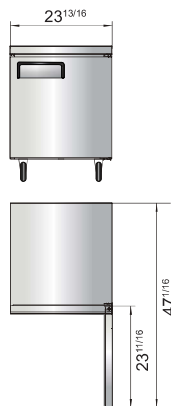

## SPECIFICATIONS

Models	Door	Capacity (Cu.Ft.)	Shelves	Casters (inch)	Rated Current (A)	Voltage (V/Hz/Ph)	HP	Refrigerant	Exterior Dimensions (inch)	Net Weight (lbs)	Gross Weight (lbs)
MGF24FGR	1	4.8	2	2	2.4	115/60/1	1/5	R290	23 <sup>13/16</sup> ×25×32 <sup>1/2</sup>	115	137
MGF8405GR(L)	1	7.2	1	2	1.8	115/60/1	1/5	R290	27 <sup>1/2</sup> ×30×34 <sup>1/5</sup>	146	179
MGF36FGR	2	8.7	2	2	2.6	115/60/1	1/4	R290	36 <sup>3/8</sup> ×30×34 <sup>1/10</sup>	172	222
MGF8406GR	2	13.4	2	2	2.6	115/60/1	1/4	R290	48 <sup>1/5</sup> ×30×34 <sup>1/5</sup>	203	245
MGF8407GR	2	17.2	2	2	2.6	115/60/1	1/4	R290	60 <sup>1/5</sup> ×30×34 <sup>1/10</sup>	229	276

## PLAN VIEW

**MGF8405GR(L)**

**MGF8406GR**

**MGF8407GR**

**MGF24FGR**

**MGF36FGR**

**SIDE VIEW**

**Casters**

**Epoxy Shelves**

**Rear Grate**

**Temperature Control**

**NEMA 5-15P**

NEMA  
15A/125V