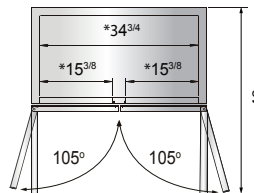

ATOSA USA, INC.

Toll Free: 855-855-0399 Email: info@atosausa.com

www.atosa.com | www.atosausa.com

California, Colorado, Florida, Georgia, Illinois,

New Jersey, Ohio, Texas, Washington

SPECIFICATIONS

Models	Door	Capacity (Cu.Ft.)	Shelves	Casters (inch)	Rated Current (A)	Voltage (V/Hz/Ph)	HP	Refrigerant	Exterior Dimensions (inch)	Net Weight (lb)	Gross Weight (lb)
MBF8505GR	1	19.1	3	4	2.1	115/60/1	1/7	R290	27×31 ^{7/10} ×83 ^{1/10}	249	282
MBF8506GR	2	28.5	6	4	3.2	115/60/1	1/5	R290	39 ^{1/2} ×31 ^{7/10} ×83 ^{1/10}	317	365
MBF8507GR	2	43.8	6	4	3.2	115/60/1	1/5	R290	54 ^{2/5} ×31 ^{7/10} ×83 ^{1/10}	397	452
MBF8508GR	3	68	9	4	4.2	115/60/1	1/4	R290	81 ^{9/10} ×31 ^{7/10} ×83 ^{1/10}	538	615

PLAN VIEW

MBF8505GR

MBF8506GR

MBF8507GR

MBF8508GR

*Interior Dimensions

SELF-CLOSING AND STAY OPEN DOOR FEATURE

Casters