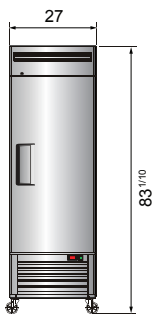

Bottom Mount Reach-In Refrigerators

Standard Features

- Bottom mount compressor units with environmentally friendly R290 refrigerant
- Stainless steel exterior & interior
- Electronic Temperature Controller
- Maintains temperatures between 35°F – 38°F
- LED interior light(s)
- Recessed door handle(s)
- Door lock(s) standard
- Magnetic door gasket(s) standard for positive door seal
- Pre-installed casters
- Three (3) pre-installed shelves per section
- Down duct refrigeration to ensure even distribution of air

ATOSA USA, INC.

Toll Free: 855-855-0399 Email: info@atosausa.com

www.atosa.com | www.atosausa.com

California, Colorado, Florida, Georgia, Illinois,

New Jersey, Ohio, Texas, Washington

SPECIFICATIONS

Models	Door	Capacity (Cu.Ft.)	Shelves	Casters (inch)	Rated Current (A)	Voltage (V/Hz/Ph)	HP	Refrigerant	Exterior Dimensions (inch)	Net Weight (lb)	Gross Weight (lb)
MBF8505GR	1	19.1	3	4	2.1	115/60/1	1/7	R290	27×31 ^{7/10} ×83 ^{1/10}	249	282
MBF8506GR	2	28.5	6	4	3.2	115/60/1	1/5	R290	39 ^{1/2} ×31 ^{7/10} ×83 ^{1/10}	317	365
MBF8507GR	2	43.8	6	4	3.2	115/60/1	1/5	R290	54 ^{2/5} ×31 ^{7/10} ×83 ^{1/10}	397	452
MBF8508GR	3	68	9	4	4.2	115/60/1	1/4	R290	81 ^{9/10} ×31 ^{7/10} ×83 ^{1/10}	538	615

PLAN VIEW

MBF8505GR

MBF8506GR

MBF8507GR

MBF8508GR

*Interior Dimensions

SELF-CLOSING AND STAY OPEN DOOR FEATURE

Casters