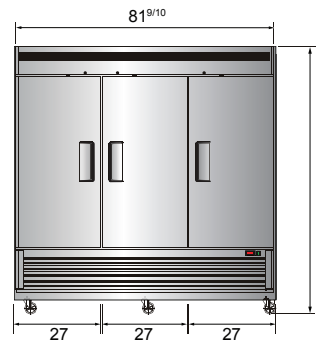

Bottom Mount Reach-In Refrigerators

Standard Features

- Bottom mount compressor units with environmentally friendly R290 refrigerant
- Stainless steel exterior & interior
- Electronic Temperature Controller
- Maintains temperatures between 35°F – 38°F
- LED interior light(s)
- Recessed door handle(s)
- Door lock(s) standard
- Magnetic door gasket(s) standard for positive door seal
- Pre-installed casters
- Three (3) pre-installed shelves per section
- Down duct refrigeration to ensure even distribution of air

ATOSA USA, INC.

Toll Free: 855-855-0399 Email: info@atosausa.com

www.atosa.com | www.atosausa.com

California, Colorado, Florida, Georgia, Illinois,

New Jersey, Ohio, Texas, Washington

SPECIFICATIONS

Models	Door	Capacity (Cu.Ft.)	Shelves	Casters (inch)	Rated Current (A)	Voltage (V/Hz/Ph)	HP	Refrigerant	Exterior Dimensions (inch)	Net Weight (lb)	Gross Weight (lb)
MBF8505GR	1	19.1	3	4	2.1	115/60/1	1/7	R290	27×31 ^{7/10} ×83 ^{1/10}	249	282
MBF8506GR	2	28.5	6	4	3.2	115/60/1	1/5	R290	39 ^{1/2} ×31 ^{7/10} ×83 ^{1/10}	317	365
MBF8507GR	2	43.8	6	4	3.2	115/60/1	1/5	R290	54 ^{2/5} ×31 ^{7/10} ×83 ^{1/10}	397	452
MBF8508GR	3	68	9	4	4.2	115/60/1	1/4	R290	81 ^{9/10} ×31 ^{7/10} ×83 ^{1/10}	538	615

PLAN VIEW

MBF8505GR

MBF8506GR

MBF8507GR

MBF8508GR

*Interior Dimensions

SELF-CLOSING AND STAY OPEN DOOR FEATURE

Casters