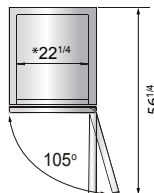

ATOSA USA, INC.

Toll Free: 855-855-0399 Email: info@atosausa.com

www.atosa.com | www.atosausa.com

California, Colorado, Florida, Georgia, Illinois,

New Jersey, Ohio, Texas, Washington

SPECIFICATIONS

Models	Door	Capacity (Cu.Ft.)	Shelves	Casters (inch)	Rated Current (A)	Voltage (V/Hz/Ph)	HP	Refrigerant	Exterior Dimensions (inch)	Net Weight (lb)	Gross Weight (lb)
MBF8505GR	1	19.1	3	4	2.1	115/60/1	1/7	R290	27×31 ^{7/10} ×83 ^{1/10}	249	282
MBF8506GR	2	28.5	6	4	3.2	115/60/1	1/5	R290	39 ^{1/2} ×31 ^{7/10} ×83 ^{1/10}	317	365
MBF8507GR	2	43.8	6	4	3.2	115/60/1	1/5	R290	54 ^{2/5} ×31 ^{7/10} ×83 ^{1/10}	397	452
MBF8508GR	3	68	9	4	4.2	115/60/1	1/4	R290	81 ^{9/10} ×31 ^{7/10} ×83 ^{1/10}	538	615

PLAN VIEW

MBF8505GR

MBF8506GR

MBF8507GR

MBF8508GR

*Interior Dimensions

SELF-CLOSING AND STAY OPEN DOOR FEATURE

Casters