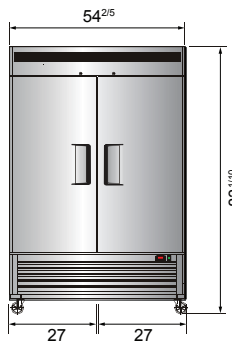

Bottom Mount Reach-In Refrigerators

Standard Features

- Bottom mount compressor units with environmentally friendly R290 refrigerant
- Stainless steel exterior & interior
- Electronic Temperature Controller
- Maintains temperatures between 35°F – 38°F
- LED interior light(s)
- Recessed door handle(s)
- Door lock(s) standard
- Magnetic door gasket(s) standard for positive door seal
- Pre-installed casters
- Three (3) pre-installed shelves per section
- Down duct refrigeration to ensure even distribution of air

ATOSA USA, INC.

Toll Free: 855-855-0399 Email: info@atosausa.com

www.atosa.com | www.atosausa.com

California, Colorado, Florida, Georgia, Illinois,

New Jersey, Ohio, Texas, Washington

SPECIFICATIONS

Models	Door	Capacity (Cu.Ft.)	Shelves	Casters (inch)	Rated Current (A)	Voltage (V/Hz/Ph)	HP	Refrigerant	Exterior Dimensions (inch)	Net Weight (lb)	Gross Weight (lb)
MBF8505GR	1	19.1	3	4	2.1	115/60/1	1/7	R290	27×31 ^{7/10} ×83 ^{1/10}	249	282
MBF8506GR	2	28.5	6	4	3.2	115/60/1	1/5	R290	39 ^{1/2} ×31 ^{7/10} ×83 ^{1/10}	317	365
MBF8507GR	2	43.8	6	4	3.2	115/60/1	1/5	R290	54 ^{2/5} ×31 ^{7/10} ×83 ^{1/10}	397	452
MBF8508GR	3	68	9	4	4.2	115/60/1	1/4	R290	81 ^{9/10} ×31 ^{7/10} ×83 ^{1/10}	538	615

PLAN VIEW

MBF8505GR

MBF8506GR

MBF8507GR

MBF8508GR

*Interior Dimensions

SELF-CLOSING AND STAY OPEN DOOR FEATURE

Casters