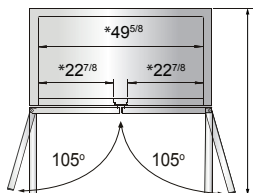

ATOSA USA, INC.

Toll Free: 855-855-0399 Email: info@atosausa.com

www.atosa.com | www.atosausa.com

California, Colorado, Florida, Georgia, Illinois,

New Jersey, Ohio, Texas, Washington

SPECIFICATIONS

Models	Door	Capacity (Cu.Ft.)	Shelves	Casters (inch)	Rated Current (A)	Voltage (V/Hz/Ph)	HP	Refrigerant	Exterior Dimensions (inch)	Net Weight (lb)	Gross Weight (lb)
MBF8505GR	1	19.1	3	4	2.1	115/60/1	1/7	R290	27×31 ^{7/10} ×83 ^{1/10}	249	282
MBF8506GR	2	28.5	6	4	3.2	115/60/1	1/5	R290	39 ^{1/2} ×31 ^{7/10} ×83 ^{1/10}	317	365
MBF8507GR	2	43.8	6	4	3.2	115/60/1	1/5	R290	54 ^{2/5} ×31 ^{7/10} ×83 ^{1/10}	397	452
MBF8508GR	3	68	9	4	4.2	115/60/1	1/4	R290	81 ^{9/10} ×31 ^{7/10} ×83 ^{1/10}	538	615

PLAN VIEW

MBF8505GR

MBF8506GR

MBF8507GR

MBF8508GR

*Interior Dimensions

SELF-CLOSING AND STAY OPEN DOOR FEATURE

Casters