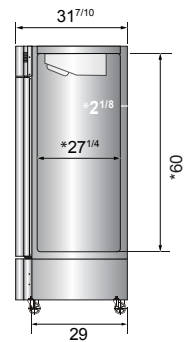

ATOSA USA, INC.

Toll Free: 855-855-0399 Email: info@atosausa.com

www.atosa.com | www.atosausa.com

California, Colorado, Florida, Georgia, Illinois,

New Jersey, Ohio, Texas, Washington

SPECIFICATIONS

Models	Door	Capacity (Cu.Ft.)	Shelves	Casters (inch)	Rated Current (A)	Voltage (V/Hz/Ph)	HP	Refrigerant	Exterior Dimensions (inch)	Net Weight (lb)	Gross Weight (lb)
MBF8505GR	1	19.1	3	4	2.1	115/60/1	1/7	R290	27×31 ^{7/10} ×83 ^{1/10}	249	282
MBF8506GR	2	28.5	6	4	3.2	115/60/1	1/5	R290	39 ^{1/2} ×31 ^{7/10} ×83 ^{1/10}	317	365
MBF8507GR	2	43.8	6	4	3.2	115/60/1	1/5	R290	54 ^{2/5} ×31 ^{7/10} ×83 ^{1/10}	397	452
MBF8508GR	3	68	9	4	4.2	115/60/1	1/4	R290	81 ^{9/10} ×31 ^{7/10} ×83 ^{1/10}	538	615

PLAN VIEW

MBF8505GR

MBF8506GR

MBF8507GR

MBF8508GR

*Interior Dimensions

SELF-CLOSING AND STAY OPEN DOOR FEATURE

Casters