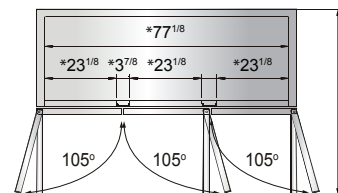

ATOSA USA, INC.

Toll Free: 855-855-0399 Email: info@atosausa.com

www.atosa.com | www.atosausa.com

California, Colorado, Florida, Georgia, Illinois,

New Jersey, Ohio, Texas, Washington

SPECIFICATIONS

Models	Door	Capacity (Cu.Ft.)	Shelves	Casters (inch)	Rated Current (A)	Voltage (V/Hz/Ph)	HP	Refrigerant	Exterior Dimensions (inch)	Net Weight (lb)	Gross Weight (lb)
MBF8505GR	1	19.1	3	4	2.1	115/60/1	1/7	R290	27×31 ^{7/10} ×83 ^{1/10}	249	282
MBF8506GR	2	28.5	6	4	3.2	115/60/1	1/5	R290	39 ^{1/2} ×31 ^{7/10} ×83 ^{1/10}	317	365
MBF8507GR	2	43.8	6	4	3.2	115/60/1	1/5	R290	54 ^{2/5} ×31 ^{7/10} ×83 ^{1/10}	397	452
MBF8508GR	3	68	9	4	4.2	115/60/1	1/4	R290	81 ^{9/10} ×31 ^{7/10} ×83 ^{1/10}	538	615

PLAN VIEW

MBF8505GR

MBF8506GR

MBF8507GR

MBF8508GR

*Interior Dimensions

SELF-CLOSING AND STAY OPEN DOOR FEATURE

Casters