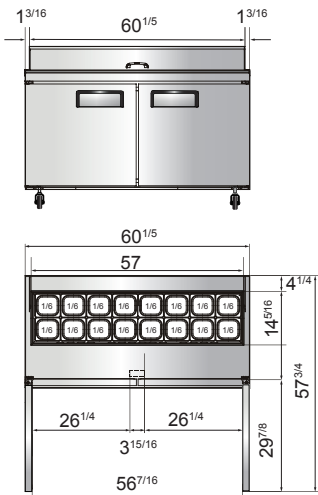

www.atosa.com | www.atosausa.com

California, Colorado, Florida, Georgia, Illinois,
New Jersey, Ohio, Texas, Washington

SPECIFICATIONS

Models	Door	Capacity (Cu.Ft.)	Shelves	Casters (inch)	Amps (A)	Voltage (V/Hz/Ph)	HP	Refrigerant	Exterior Dimensions (inch)	Net Weight (lbs)	Gross Weight (lbs)
MSF8301GR	1	7.2	1	3	2.3	115/60/1	1/7	R290	27 ^{1/2} ×30×41 ^{3/8}	159	196
MSF3610GR	2	8.7	2	3	2.3	115/60/1	1/7	R290	36 ^{5/16} ×30×41 ^{3/8}	173	227
MSF8302GR	2	13.4	2	3	2.3	115/60/1	1/7	R290	48 ^{1/5} ×30×41 ^{3/8}	231	276
MSF8303GR	2	17.2	2	3	2.8	115/60/1	1/5	R290	60 ^{1/5} ×30×41 ^{3/8}	271	320
MSF8304GR	3	21.1	3	3	2.8	115/60/1	1/5	R290	72 ^{7/10} ×30×41 ^{3/8}	317	379

PLAN VIEW

MSF8301GR

MSF3610GR

MSF8302GR

MSF8303GR

MSF8304GR