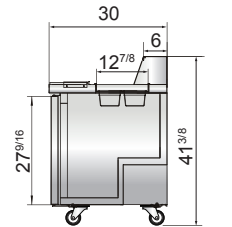

www.atosa.com | www.atosausa.com

California, Colorado, Florida, Georgia, Illinois,
New Jersey, Ohio, Texas, Washington

SPECIFICATIONS

Models	Door	Capacity (Cu.Ft.)	Shelves	Casters (inch)	Amps (A)	Voltage (V/Hz/Ph)	HP	Refrigerant	Exterior Dimensions (inch)	Net Weight (lbs)	Gross Weight (lbs)
MSF8301GR	1	7.2	1	3	2.3	115/60/1	1/7	R290	27 ^{1/2} ×30×41 ^{3/8}	159	196
MSF3610GR	2	8.7	2	3	2.3	115/60/1	1/7	R290	36 ^{5/16} ×30×41 ^{3/8}	173	227
MSF8302GR	2	13.4	2	3	2.3	115/60/1	1/7	R290	48 ^{1/5} ×30×41 ^{3/8}	231	276
MSF8303GR	2	17.2	2	3	2.8	115/60/1	1/5	R290	60 ^{1/5} ×30×41 ^{3/8}	271	320
MSF8304GR	3	21.1	3	3	2.8	115/60/1	1/5	R290	72 ^{7/10} ×30×41 ^{3/8}	317	379

PLAN VIEW

MSF8301GR

MSF3610GR

MSF8302GR

MSF8303GR

MSF8304GR