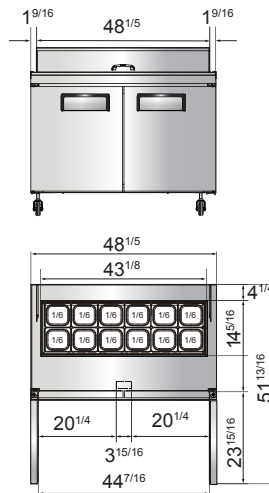

www.atosa.com | www.atosausa.com

California, Colorado, Florida, Georgia, Illinois,
New Jersey, Ohio, Texas, Washington

SPECIFICATIONS

Models	Door	Capacity (Cu.Ft.)	Shelves	Casters (inch)	Amps (A)	Voltage (V/Hz/Ph)	HP	Refrigerant	Exterior Dimensions (inch)	Net Weight (lbs)	Gross Weight (lbs)
MSF8301GR	1	7.2	1	3	2.3	115/60/1	1/7	R290	27 ^{1/2} ×30×41 ^{3/8}	159	196
MSF3610GR	2	8.7	2	3	2.3	115/60/1	1/7	R290	36 ^{5/16} ×30×41 ^{3/8}	173	227
MSF8302GR	2	13.4	2	3	2.3	115/60/1	1/7	R290	48 ^{1/5} ×30×41 ^{3/8}	231	276
MSF8303GR	2	17.2	2	3	2.8	115/60/1	1/5	R290	60 ^{1/5} ×30×41 ^{3/8}	271	320
MSF8304GR	3	21.1	3	3	2.8	115/60/1	1/5	R290	72 ^{7/10} ×30×41 ^{3/8}	317	379

PLAN VIEW

MSF8301GR

MSF3610GR

MSF8302GR

MSF8303GR

MSF8304GR