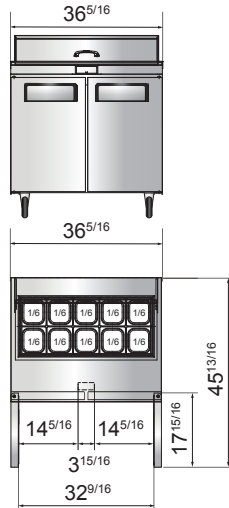

www.atosa.com | www.atosausa.com

California, Colorado, Florida, Georgia, Illinois,
New Jersey, Ohio, Texas, Washington

SPECIFICATIONS

Models	Door	Capacity (Cu.Ft.)	Shelves	Casters (inch)	Amps (A)	Voltage (V/Hz/Ph)	HP	Refrigerant	Exterior Dimensions (inch)	Net Weight (lbs)	Gross Weight (lbs)
MSF8301GR	1	7.2	1	3	2.3	115/60/1	1/7	R290	27 ^{1/2} ×30×41 ^{3/8}	159	196
MSF3610GR	2	8.7	2	3	2.3	115/60/1	1/7	R290	36 ^{5/16} ×30×41 ^{3/8}	173	227
MSF8302GR	2	13.4	2	3	2.3	115/60/1	1/7	R290	48 ^{1/5} ×30×41 ^{3/8}	231	276
MSF8303GR	2	17.2	2	3	2.8	115/60/1	1/5	R290	60 ^{1/5} ×30×41 ^{3/8}	271	320
MSF8304GR	3	21.1	3	3	2.8	115/60/1	1/5	R290	72 ^{7/10} ×30×41 ^{3/8}	317	379

PLAN VIEW

MSF8301GR

MSF3610GR

MSF8302GR

MSF8303GR

MSF8304GR