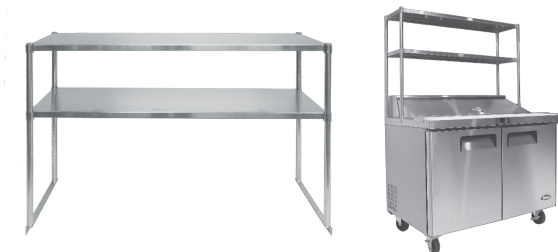

“WE MAKE THE KITCHEN BETTER!”

Toll Free: 855-855-0399 Email: info@atosausa.com
www.atosa.com | www.atosausa.com
California, Colorado, Florida, Georgia, Illinois,
New Jersey, Ohio, Texas, Washington

MODELS:
MSF8301GR / MSF3610GR
MSF8302GR / MSF8303GR / MSF8304GR

Standard Top Sandwich Prep Tables

Standard Features

- Stainless steel exterior & interior
- Rear mount compressor with environmentally friendly R290 refrigerant
- Dixell digital controller
- Maintains temperatures between 33°F - 40°F
- Pre-installed 4” deep stainless steel pans
- 10” cutting board
- Recessed door handle(s)
- Self-closing door(s) with stay open feature
- Magnetic door gasket(s) standard for positive door seal
- One(1) pre-installed shelf per section
- Pre-installed casters

Optional Accessories

- Double overshelf for 48”, 60” and 72” models

For the best results of food preservation we recommend setting your refrigerator between 33 °F to 38 °F

1. Don't forget to leave the unit some room to breathe!
2. Please clean the condenser frequently to give the unit more fresh air.