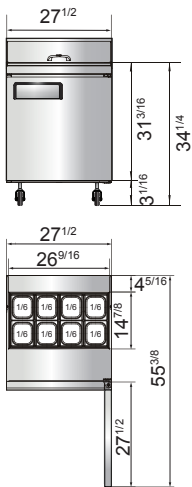

www.atosa.com | www.atosausa.com

California, Colorado, Florida, Georgia, Illinois,
New Jersey, Ohio, Texas, Washington

SPECIFICATIONS

Models	Door	Capacity (Cu.Ft.)	Shelves	Casters (inch)	Amps (A)	Voltage (V/Hz/Ph)	HP	Refrigerant	Exterior Dimensions (inch)	Net Weight (lbs)	Gross Weight (lbs)
MSF8301GR	1	7.2	1	3	2.3	115/60/1	1/7	R290	27 ^{1/2} ×30×41 ^{3/8}	159	196
MSF3610GR	2	8.7	2	3	2.3	115/60/1	1/7	R290	36 ^{5/16} ×30×41 ^{3/8}	173	227
MSF8302GR	2	13.4	2	3	2.3	115/60/1	1/7	R290	48 ^{1/5} ×30×41 ^{3/8}	231	276
MSF8303GR	2	17.2	2	3	2.8	115/60/1	1/5	R290	60 ^{1/5} ×30×41 ^{3/8}	271	320
MSF8304GR	3	21.1	3	3	2.8	115/60/1	1/5	R290	72 ^{7/10} ×30×41 ^{3/8}	317	379

PLAN VIEW

MSF8301GR

MSF3610GR

MSF8302GR

MSF8303GR

MSF8304GR