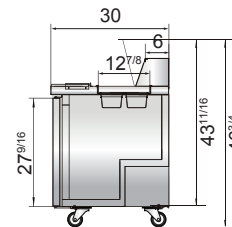

www.atosa.com | www.atosausa.com

California, Colorado, Florida, Georgia, Illinois,
New Jersey, Ohio, Texas, Washington

SPECIFICATIONS

Models	Door	Capacity (Cu.Ft.)	Shelves	Casters (inch)	Amps (A)	Voltage (V/Hz/Ph)	HP	Refrigerant	Exterior Dimensions (inch)	Net Weight (lbs)	Gross Weight (lbs)
MSF8301GR	1	7.2	1	3	2.3	115/60/1	1/7	R290	27 ^{1/2} ×30×41 ^{3/8}	159	196
MSF3610GR	2	8.7	2	3	2.3	115/60/1	1/7	R290	36 ^{5/16} ×30×41 ^{3/8}	173	227
MSF8302GR	2	13.4	2	3	2.3	115/60/1	1/7	R290	48 ^{1/5} ×30×41 ^{3/8}	231	276
MSF8303GR	2	17.2	2	3	2.8	115/60/1	1/5	R290	60 ^{1/5} ×30×41 ^{3/8}	271	320
MSF8304GR	3	21.1	3	3	2.8	115/60/1	1/5	R290	72 ^{7/10} ×30×41 ^{3/8}	317	379

PLAN VIEW

MSF8301GR

MSF3610GR

MSF8302GR

MSF8303GR

MSF8304GR