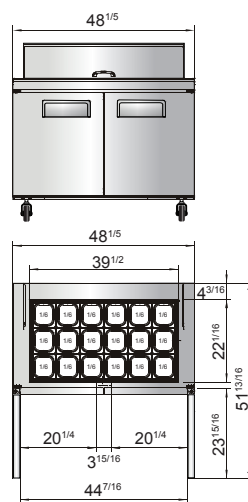

Toll Free: 855-855-0399 Email: info@atosausa.com

www.atosa.com | www.atosausa.com

California, Colorado, Florida, Georgia, Illinois,

New Jersey, Ohio, Texas, Washington

SPECIFICATIONS

Models	Door	Capacity (Cu.Ft.)	Shelves	Casters (inch)	Amps (A)	Voltage (V/Hz/Ph)	HP	Refrigerant	Exterior Dimensions (inch)	Net Weight (lbs)	Gross Weight (lbs)
MSF8305GR	1	7.2	1	3	2.3	115/60/1	1/7	R290	27 ^{1/2} ×34×46 ^{5/8}	170	212
MSF3615GR	2	8.7	2	3	2.3	115/60/1	1/7	R290	36 ^{5/16} ×34×46 ^{5/8}	174	240
MSF8306GR	2	13.4	2	3	2.3	115/60/1	1/7	R290	48 ^{1/5} ×34×46 ^{5/8}	243	293
MSF8307GR	2	17.2	2	3	2.8	115/60/1	1/5	R290	60 ^{1/5} ×34×46 ^{5/8}	284	340
MSF8308GR	3	21.1	3	3	2.8	115/60/1	1/5	R290	72 ^{7/10} ×34×46 ^{5/8}	331	401

PLAN VIEW

MSF8305GR

MSF3615GR

MSF8306GR

MSF8307GR

MSF8308GR