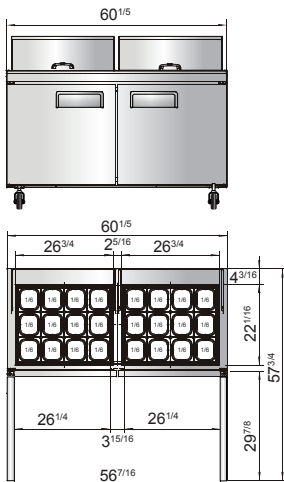

Toll Free: 855-855-0399 Email: info@atosausa.com

www.atosa.com | www.atosausa.com

California, Colorado, Florida, Georgia, Illinois,

New Jersey, Ohio, Texas, Washington

SPECIFICATIONS

Models	Door	Capacity (Cu.Ft.)	Shelves	Casters (inch)	Amps (A)	Voltage (V/Hz/Ph)	HP	Refrigerant	Exterior Dimensions (inch)	Net Weight (lbs)	Gross Weight (lbs)
MSF8305GR	1	7.2	1	3	2.3	115/60/1	1/7	R290	27 ^{1/2} ×34×46 ^{5/8}	170	212
MSF3615GR	2	8.7	2	3	2.3	115/60/1	1/7	R290	36 ^{5/16} ×34×46 ^{5/8}	174	240
MSF8306GR	2	13.4	2	3	2.3	115/60/1	1/7	R290	48 ^{1/5} ×34×46 ^{5/8}	243	293
MSF8307GR	2	17.2	2	3	2.8	115/60/1	1/5	R290	60 ^{1/5} ×34×46 ^{5/8}	284	340
MSF8308GR	3	21.1	3	3	2.8	115/60/1	1/5	R290	72 ^{7/10} ×34×46 ^{5/8}	331	401

PLAN VIEW

MSF8305GR

MSF3615GR

MSF8306GR

MSF8307GR

MSF8308GR