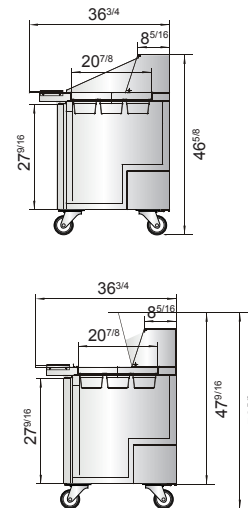

Toll Free: 855-855-0399 Email: info@atosausa.com

www.atosa.com | www.atosausa.com

California, Colorado, Florida, Georgia, Illinois,

New Jersey, Ohio, Texas, Washington

SPECIFICATIONS

Models	Door	Capacity (Cu.Ft.)	Shelves	Casters (inch)	Amps (A)	Voltage (V/Hz/Ph)	HP	Refrigerant	Exterior Dimensions (inch)	Net Weight (lbs)	Gross Weight (lbs)
MSF8305GR	1	7.2	1	3	2.3	115/60/1	1/7	R290	27 ^{1/2} ×34×46 ^{5/8}	170	212
MSF3615GR	2	8.7	2	3	2.3	115/60/1	1/7	R290	36 ^{5/16} ×34×46 ^{5/8}	174	240
MSF8306GR	2	13.4	2	3	2.3	115/60/1	1/7	R290	48 ^{1/5} ×34×46 ^{5/8}	243	293
MSF8307GR	2	17.2	2	3	2.8	115/60/1	1/5	R290	60 ^{1/5} ×34×46 ^{5/8}	284	340
MSF8308GR	3	21.1	3	3	2.8	115/60/1	1/5	R290	72 ^{7/10} ×34×46 ^{5/8}	331	401

PLAN VIEW

MSF8305GR

MSF3615GR

MSF8306GR

MSF8307GR

MSF8308GR