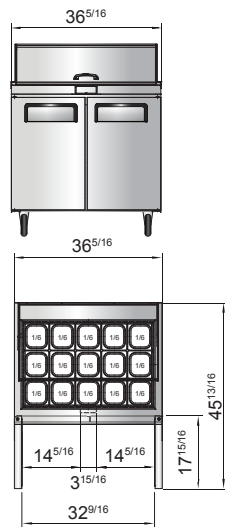

Toll Free: 855-855-0399 Email: info@atosausa.com

www.atosa.com | www.atosausa.com

California, Colorado, Florida, Georgia, Illinois,

New Jersey, Ohio, Texas, Washington

SPECIFICATIONS

Models	Door	Capacity (Cu.Ft.)	Shelves	Casters (inch)	Amps (A)	Voltage (V/Hz/Ph)	HP	Refrigerant	Exterior Dimensions (inch)	Net Weight (lbs)	Gross Weight (lbs)
MSF8305GR	1	7.2	1	3	2.3	115/60/1	1/7	R290	27 ^{1/2} ×34×46 ^{5/8}	170	212
MSF3615GR	2	8.7	2	3	2.3	115/60/1	1/7	R290	36 ^{5/16} ×34×46 ^{5/8}	174	240
MSF8306GR	2	13.4	2	3	2.3	115/60/1	1/7	R290	48 ^{1/5} ×34×46 ^{5/8}	243	293
MSF8307GR	2	17.2	2	3	2.8	115/60/1	1/5	R290	60 ^{1/5} ×34×46 ^{5/8}	284	340
MSF8308GR	3	21.1	3	3	2.8	115/60/1	1/5	R290	72 ^{7/10} ×34×46 ^{5/8}	331	401

PLAN VIEW

MSF8305GR

MSF3615GR

MSF8306GR

MSF8307GR

MSF8308GR