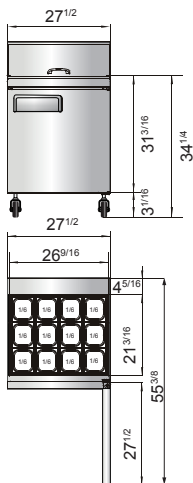

Toll Free: 855-855-0399 Email: info@atosausa.com

www.atosa.com | www.atosausa.com

California, Colorado, Florida, Georgia, Illinois,

New Jersey, Ohio, Texas, Washington

SPECIFICATIONS

Models	Door	Capacity (Cu.Ft.)	Shelves	Casters (inch)	Amps (A)	Voltage (V/Hz/Ph)	HP	Refrigerant	Exterior Dimensions (inch)	Net Weight (lbs)	Gross Weight (lbs)
MSF8305GR	1	7.2	1	3	2.3	115/60/1	1/7	R290	27 ^{1/2} ×34×46 ^{5/8}	170	212
MSF3615GR	2	8.7	2	3	2.3	115/60/1	1/7	R290	36 ^{5/16} ×34×46 ^{5/8}	174	240
MSF8306GR	2	13.4	2	3	2.3	115/60/1	1/7	R290	48 ^{1/5} ×34×46 ^{5/8}	243	293
MSF8307GR	2	17.2	2	3	2.8	115/60/1	1/5	R290	60 ^{1/5} ×34×46 ^{5/8}	284	340
MSF8308GR	3	21.1	3	3	2.8	115/60/1	1/5	R290	72 ^{7/10} ×34×46 ^{5/8}	331	401

PLAN VIEW

MSF8305GR

MSF3615GR

MSF8306GR

MSF8307GR

MSF8308GR