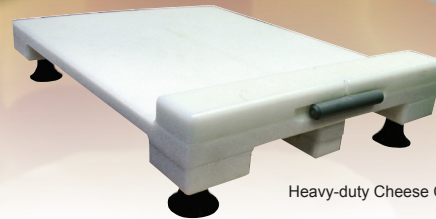

SERVING THE FOOD INDUSTRY SINCE 1951

CHEESE CUTTER AND CUTTER ACCESSORIES

Plastic Cheese Cutter

Stainless Steel Cheese Cutter

Heavy-duty Cheese Cutter

The floating wire design allows for a smooth action with all types of cheese. Available in plastic or stainless steel, all models offer dependability and ease of cleaning.

	Plastic Cheese Cutter	Stainless Steel Cheese Cutter	Heavy-duty Cheese Cutter 20" x 18"	Heavy-duty Cheese Cutter 24" x 24"
ITEM	11399	11400	16625	24573
DESCRIPTION	Plastic	Stainless Steel	Heavy-Duty Cheese Cutter	Heavy-Duty Cheese Cutter
WEIGHT	5 lbs.	6 lbs.	8.5 lbs.	18 lbs
PACKAGING WEIGHT	6 lbs.	8 lbs.	10 lbs.	19 lbs.
DIMENSIONS (DWH)	14" x 11" x 4" / 35.6 x 28 x 10 cm	14" x 11" x 4" / 35.6 x 28 x 10 cm	20" x 18" x 4" / 51 x 45.7 x 10 cm	24" x 24" x 4" / 61 x 61 x 10 cm
PACKAGING DIMENSIONS	4" x 11" x 5" / 10 x 28 x 12.7 cm	14" x 11" x 5" / 35.6 x 28 x 12.7 cm	20" x 18" x 4" / 51 x 45.7 x 10 cm	24" x 24" x 4" / 61 x 61 x 10 cm