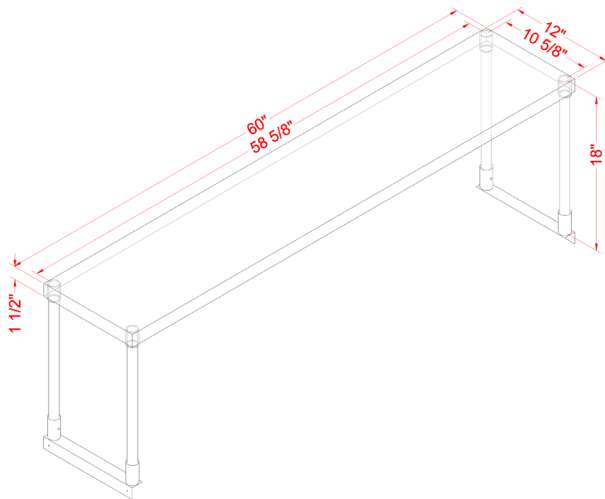

TABLES AND SINKS

STAINLESS STEEL SINGLE DECK OVERSHELVES

Item 44616

Item 44617

Item 44618

OMCAN INC.

Telephone: 1-800-465-0234
Fax: (905) 607-0234
Email: sales@omcan.com
Website: www.omcan.com

Follow us to keep up to date with the latest news and offers