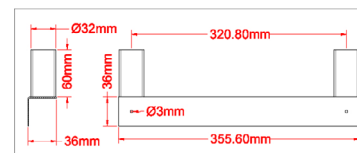

TABLES AND SINKS

STAINLESS STEEL DOUBLE DECK OVERSHELVES

Item 23988

Item 23989

Item 23990

OMCAN INC.

Telephone: 1-800-465-0234
Fax: (905) 607-0234
Email: sales@omcan.com
Website: www.omcan.com

Follow us to keep up to date with the latest news and offers