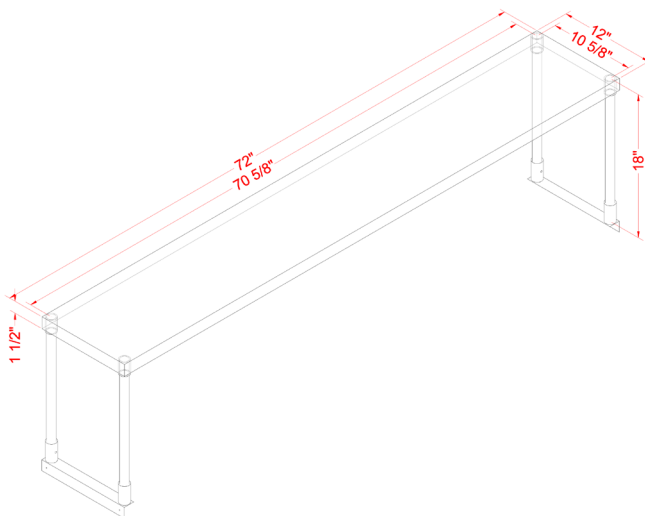

Item 44618

OMCAN INC.

Telephone: 1-800-465-0234
Fax: (905) 607-0234
Email: sales@omcan.com
Website: www.omcan.com

Follow us to keep up to date with the latest news and offers