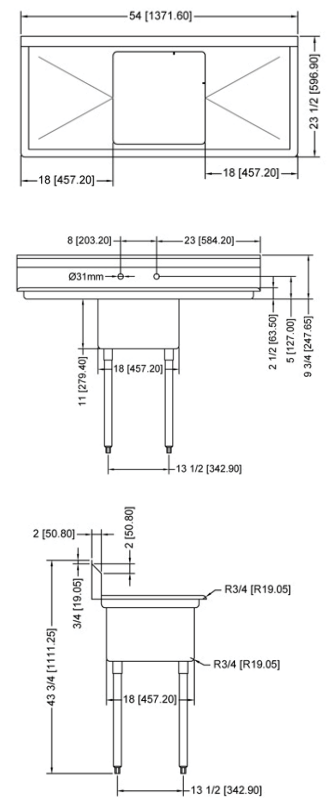

TECHNICAL SPECIFICATION

ITEM NUMBER	DESCRIPTION	DIMENSIONS OF SINK	DRAIN BOARD	OVERALL DIMENSIONS	WEIGHT
22112	One tub sink with corner drain	18" x 18" x 11"	N/A	23" x 23 1/2" x 44"	32 lbs./ 14.5 kg
43761	One tub sink with center drain	457 x 457 x 279.4 mm	N/A	584 x 597 x 1117.6 mm	32 lbs./ 14.5 kg
25247	One tub sink with corner drain	18" x 18" x 11"	Left	38 1/2" x 23 1/2" x 44"/ 978 x 597 x 1117.6 mm	60 lbs./ 27 kg
43760	One tub sink with center drain	457 x 457 x 279.4 mm			
25248	One tub sink with corner drain	18" x 18" x 11" / 457 x 457 x 279.4 mm	Right	38 1/2" x 23 1/2" x 44"/ 978 x 597 x 1117.6 mm	60 lbs./ 27 kg
43762	One tub sink with center drain	457 x 457 x 279.4 mm			
25249	One tub sink with corner drain	18" x 18" x 11"	2	54" x 23 1/2" x 44"/ 1371.6 x 597 x 1117.6 mm	69 lbs./ 31.3 kg
43759	One tub sink with center drain	457 x 457 x 279.4 mm			

ONE TUB SINK WITH LEFT DRAIN BOARD

ONE TUB SINK WITH RIGHT DRAIN BOARD

ONE TUB SINK WITH TWO DRAIN BOARD

TECHNICAL SPECIFICATION

ITEM NUMBER	DESCRIPTION	DIMENSIONS OF SINK	DRAIN BOARD	OVERALL DIMENSIONS	WEIGHT
25262	One tub sink with corner drain	18" x 21" x 14"/ 457 x 533 x 355.6 mm	N/A	23" x 26 1/2" x 44"/ 584 x 673 x 1117.6 mm	53 lbs./ 24 kg
43772	One tub sink with center drain				
25263	One tub sink with corner drain	18" x 21" x 14"/ 457 x 533 x 355.6 mm	Left	38 1/2" x 26 1/2" x 44"/ 978 x 673 x 1117.6 mm	62 lbs./ 28 kg
43771	One tub sink with center drain				
25264	One tub sink with corner drain	18" x 21" x 14"/ 457 x 533 x 355.6 mm	Right	38 1/2" x 26 1/2" x 44"/ 978 x 673 x 1117.6 mm	62 lbs./ 28 kg
43773	One tub sink with center drain				
25265	One tub sink with corner drain	18" x 21" x 14"/ 457 x 533 x 355.6 mm	2	54" x 26 1/2" x 44"/ 1371.6 x 673 x 1117.6 mm	71 lbs./ 32 kg
43774	One tub sink with center drain				