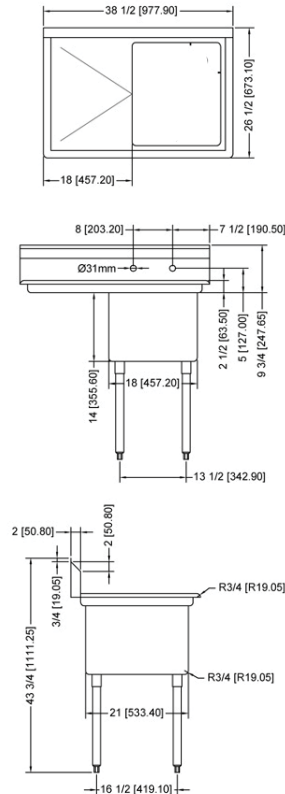

ONE TUB SINK WITH LEFT DRAIN BOARD

ONE TUB SINK WITH RIGHT DRAIN BOARD

ONE TUB SINK WITH TWO DRAIN BOARD

TECHNICAL SPECIFICATION

ITEM NUMBER	DESCRIPTION	DIMENSIONS OF SINK	DRAIN BOARD	OVERALL DIMENSIONS	WEIGHT
25262	One tub sink with corner drain	18" x 21" x 14"/ 457 x 533 x 355.6 mm	N/A	23" x 26 1/2" x 44"/ 584 x 673 x 1117.6 mm	53 lbs./ 24 kg
43772	One tub sink with center drain				
25263	One tub sink with corner drain	18" x 21" x 14"/ 457 x 533 x 355.6 mm	Left	38 1/2" x 26 1/2" x 44"/ 978 x 673 x 1117.6 mm	62 lbs./ 28 kg
43771	One tub sink with center drain				
25264	One tub sink with corner drain	18" x 21" x 14"/ 457 x 533 x 355.6 mm	Right	38 1/2" x 26 1/2" x 44"/ 978 x 673 x 1117.6 mm	62 lbs./ 28 kg
43773	One tub sink with center drain				
25265	One tub sink with corner drain	18" x 21" x 14"/ 457 x 533 x 355.6 mm	2	54" x 26 1/2" x 44"/ 1371.6 x 673 x 1117.6 mm	71 lbs./ 32 kg
43774	One tub sink with center drain				

ONE TUB SINK WITH TWO DRAIN BOARD

TECHNICAL SPECIFICATION

ITEM NUMBER	DESCRIPTION	DIMENSIONS OF SINK	DRAIN BOARD	OVERALL DIMENSIONS	WEIGHT
22118	One tub sink with corner drain	24" x 24" x 14"/ 609.6 x 609.6 x 355.6 mm	N/A	29" x 29 1/2" x 44"/ 736.6 x 749 x 1117.6 mm	45 lbs./ 20 kg
43783	One tub sink with center drain				
25253	One tub sink with corner drain	24" x 24" x 14"/ 609.6 x 609.6 x 355.6 mm	Left	50 1/2" x 29 1/2" x 44"/ 1282.7 x 749 x 1117.6 mm	75 lbs./ 30 kg
41855	One tub sink with center drain				
25254	One tub sink with corner drain	24" x 24" x 14"/ 609.6 x 609.6 x 355.6 mm	Right	50 1/2" x 29 1/2" x 44"/ 1282.7 x 749 x 1117.6 mm	75 lbs./ 30 kg
43784	One tub sink with center drain				
25255	One tub sink with corner drain	24" x 24" x 14"/ 609.6 x 609.6 x 355.6 mm	2	72" x 29 1/2" x 44"/ 1829 x 749 x 1117.6 mm	75 lbs./ 30 kg
43785	One tub sink with center drain				