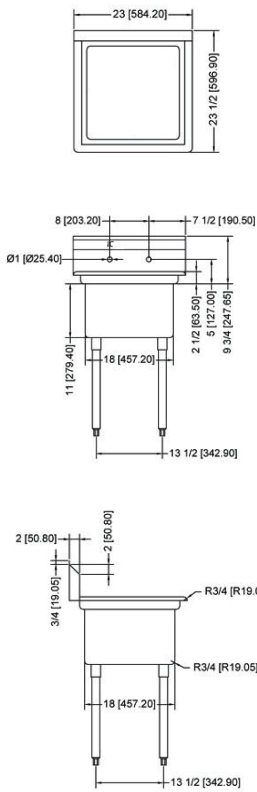

ONE TUB SINK WITHOUT DRAIN BOARD