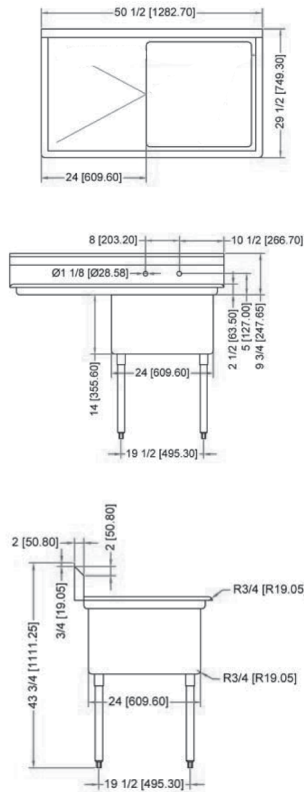

Follow us to keep up to date with the latest news and offers

WAREWASHING/HANDLING

POT SINK - 24" x 24" x 14" ONE TUB SINK

ONE TUB SINK WITHOUT DRAIN BOARD

ONE TUB SINK WITH LEFT DRAIN BOARD

ONE TUB SINK WITH RIGHT DRAIN BOARD

ONE TUB SINK WITH TWO DRAIN BOARD

TECHNICAL SPECIFICATION

ITEM NUMBER	DESCRIPTION	DIMENSIONS OF SINK	DRAIN BOARD	OVERALL DIMENSIONS	WEIGHT
22118	One tub sink with corner drain	24" x 24" x 14"/ 609.6 x 609.6 x 355.6 mm	N/A	29" x 29 1/2" x 44"/ 736.6 x 749 x 1117.6 mm	45 lbs./ 20 kg
43783	One tub sink with center drain				
25253	One tub sink with corner drain	24" x 24" x 14"/ 609.6 x 609.6 x 355.6 mm	Left	50 1/2" x 29 1/2" x 44"/ 1282.7 x 749 x 1117.6 mm	75 lbs./ 30 kg
41855	One tub sink with center drain				
25254	One tub sink with corner drain	24" x 24" x 14"/ 609.6 x 609.6 x 355.6 mm	Right	50 1/2" x 29 1/2" x 44"/ 1282.7 x 749 x 1117.6 mm	75 lbs./ 30 kg
43784	One tub sink with center drain				
25255	One tub sink with corner drain	24" x 24" x 14"/ 609.6 x 609.6 x 355.6 mm	2	72" x 29 1/2" x 44"/ 1829 x 749 x 1117.6 mm	75 lbs./ 30 kg
43785	One tub sink with center drain				