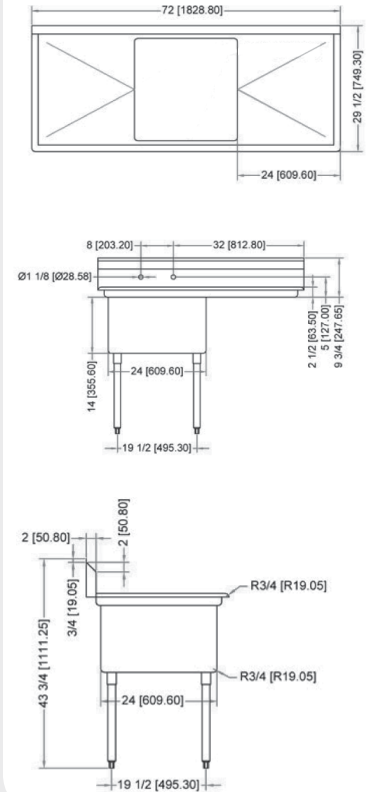

Follow us to keep up to date with the latest news and offers

WAREWASHING/HANDLING

POT SINK - 24" x 24" x 14" ONE TUB SINK

ONE TUB SINK WITHOUT DRAIN BOARD

ONE TUB SINK WITH LEFT DRAIN BOARD

ONE TUB SINK WITH RIGHT DRAIN BOARD

ONE TUB SINK WITH TWO DRAIN BOARD

TECHNICAL SPECIFICATION

ITEM NUMBER	DESCRIPTION	DIMENSIONS OF SINK	DRAIN BOARD	OVERALL DIMENSIONS	WEIGHT
22118	One tub sink with corner drain	24" x 24" x 14"/ 609.6 x 609.6 x 355.6 mm	N/A	29" x 29 1/2" x 44"/ 736.6 x 749 x 1117.6 mm	45 lbs./ 20 kg
43783	One tub sink with center drain				
25253	One tub sink with corner drain	24" x 24" x 14"/ 609.6 x 609.6 x 355.6 mm	Left	50 1/2" x 29 1/2" x 44"/ 1282.7 x 749 x 1117.6 mm	75 lbs./ 30 kg
41855	One tub sink with center drain				
25254	One tub sink with corner drain	24" x 24" x 14"/ 609.6 x 609.6 x 355.6 mm	Right	50 1/2" x 29 1/2" x 44"/ 1282.7 x 749 x 1117.6 mm	75 lbs./ 30 kg
43784	One tub sink with center drain				
25255	One tub sink with corner drain	24" x 24" x 14"/ 609.6 x 609.6 x 355.6 mm	2	72" x 29 1/2" x 44"/ 1829 x 749 x 1117.6 mm	75 lbs./ 30 kg
43785	One tub sink with center drain				