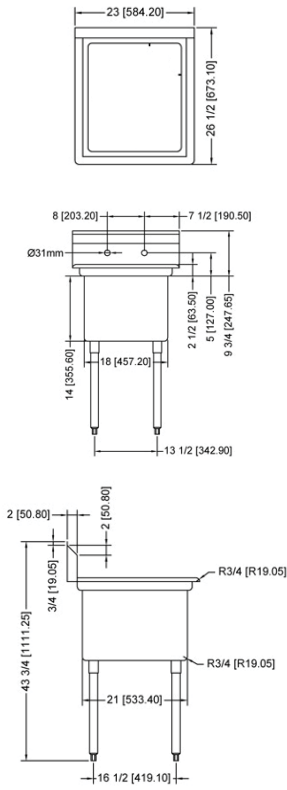

ONE TUB SINK WITH LEFT DRAIN BOARD

ONE TUB SINK WITH RIGHT DRAIN BOARD

ONE TUB SINK WITH TWO DRAIN BOARD

TECHNICAL SPECIFICATION

ITEM NUMBER	DESCRIPTION	DIMENSIONS OF SINK	DRAIN BOARD	OVERALL DIMENSIONS	WEIGHT
25262	One tub sink with corner drain	18" x 21" x 14"/ 457 x 533 x 355.6 mm	N/A	23" x 26 1/2" x 44"/ 584 x 673 x 1117.6 mm	53 lbs./ 24 kg
43772	One tub sink with center drain				
25263	One tub sink with corner drain	18" x 21" x 14"/ 457 x 533 x 355.6 mm	Left	38 1/2" x 26 1/2" x 44"/ 978 x 673 x 1117.6 mm	62 lbs./ 28 kg
43771	One tub sink with center drain				
25264	One tub sink with corner drain	18" x 21" x 14"/ 457 x 533 x 355.6 mm	Right	38 1/2" x 26 1/2" x 44"/ 978 x 673 x 1117.6 mm	62 lbs./ 28 kg
43773	One tub sink with center drain				
25265	One tub sink with corner drain	18" x 21" x 14"/ 457 x 533 x 355.6 mm	2	54" x 26 1/2" x 44"/ 1371.6 x 673 x 1117.6 mm	71 lbs./ 32 kg
43774	One tub sink with center drain				

ONE TUB SINK WITH TWO DRAIN BOARD

TECHNICAL SPECIFICATION

ITEM NUMBER	DESCRIPTION	DIMENSIONS OF SINK	DRAIN BOARD	OVERALL DIMENSIONS	WEIGHT
22118	One tub sink with corner drain	24" x 24" x 14"/ 609.6 x 609.6 x 355.6 mm	N/A	29" x 29 1/2" x 44"/ 736.6 x 749 x 1117.6 mm	45 lbs./ 20 kg
43783	One tub sink with center drain				
25253	One tub sink with corner drain	24" x 24" x 14"/ 609.6 x 609.6 x 355.6 mm	Left	50 1/2" x 29 1/2" x 44"/ 1282.7 x 749 x 1117.6 mm	75 lbs./ 30 kg
41855	One tub sink with center drain				
25254	One tub sink with corner drain	24" x 24" x 14"/ 609.6 x 609.6 x 355.6 mm	Right	50 1/2" x 29 1/2" x 44"/ 1282.7 x 749 x 1117.6 mm	75 lbs./ 30 kg
43784	One tub sink with center drain				
25255	One tub sink with corner drain	24" x 24" x 14"/ 609.6 x 609.6 x 355.6 mm	2	72" x 29 1/2" x 44"/ 1829 x 749 x 1117.6 mm	75 lbs./ 30 kg
43785	One tub sink with center drain				