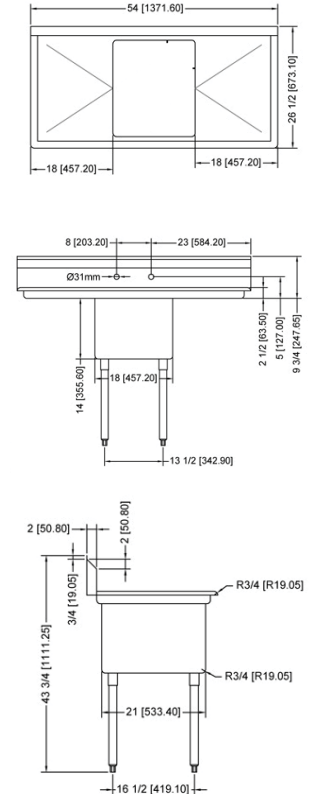

ONE TUB SINK WITH LEFT DRAIN BOARD

ONE TUB SINK WITH RIGHT DRAIN BOARD

ONE TUB SINK WITH TWO DRAIN BOARD

TECHNICAL SPECIFICATION

ITEM NUMBER	DESCRIPTION	DIMENSIONS OF SINK	DRAIN BOARD	OVERALL DIMENSIONS	WEIGHT
25262	One tub sink with corner drain	18" x 21" x 14"/ 457 x 533 x 355.6 mm	N/A	23" x 26 1/2" x 44"/ 584 x 673 x 1117.6 mm	53 lbs./ 24 kg
43772	One tub sink with center drain				
25263	One tub sink with corner drain	18" x 21" x 14"/ 457 x 533 x 355.6 mm	Left	38 1/2" x 26 1/2" x 44"/ 978 x 673 x 1117.6 mm	62 lbs./ 28 kg
43771	One tub sink with center drain				
25264	One tub sink with corner drain	18" x 21" x 14"/ 457 x 533 x 355.6 mm	Right	38 1/2" x 26 1/2" x 44"/ 978 x 673 x 1117.6 mm	62 lbs./ 28 kg
43773	One tub sink with center drain				
25265	One tub sink with corner drain	18" x 21" x 14"/ 457 x 533 x 355.6 mm	2	54" x 26 1/2" x 44"/ 1371.6 x 673 x 1117.6 mm	71 lbs./ 32 kg
43774	One tub sink with center drain				

ONE TUB SINK WITH TWO DRAIN BOARD

TECHNICAL SPECIFICATION

ITEM NUMBER	DESCRIPTION	DIMENSIONS OF SINK	DRAIN BOARD	OVERALL DIMENSIONS	WEIGHT
22118	One tub sink with corner drain	24" x 24" x 14"/ 609.6 x 609.6 x 355.6 mm	N/A	29" x 29 1/2" x 44"/ 736.6 x 749 x 1117.6 mm	45 lbs./ 20 kg
43783	One tub sink with center drain				
25253	One tub sink with corner drain	24" x 24" x 14"/ 609.6 x 609.6 x 355.6 mm	Left	50 1/2" x 29 1/2" x 44"/ 1282.7 x 749 x 1117.6 mm	75 lbs./ 30 kg
41855	One tub sink with center drain				
25254	One tub sink with corner drain	24" x 24" x 14"/ 609.6 x 609.6 x 355.6 mm	Right	50 1/2" x 29 1/2" x 44"/ 1282.7 x 749 x 1117.6 mm	75 lbs./ 30 kg
43784	One tub sink with center drain				
25255	One tub sink with corner drain	24" x 24" x 14"/ 609.6 x 609.6 x 355.6 mm	2	72" x 29 1/2" x 44"/ 1829 x 749 x 1117.6 mm	75 lbs./ 30 kg
43785	One tub sink with center drain				