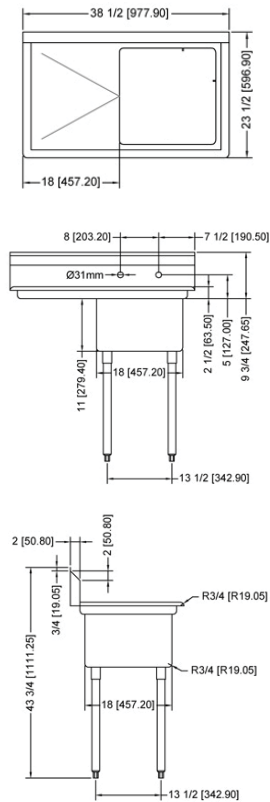

ONE TUB SINK WITH LEFT DRAIN BOARD