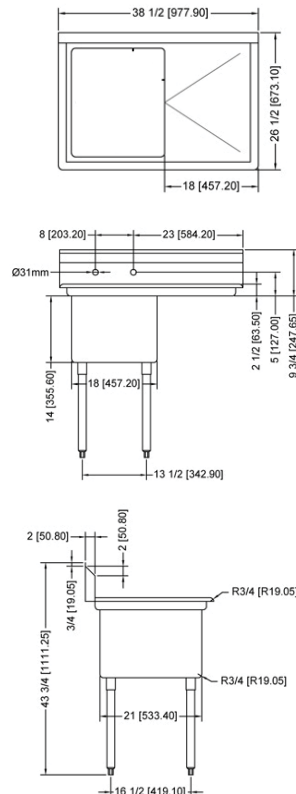

ONE TUB SINK WITH LEFT DRAIN BOARD

ONE TUB SINK WITH RIGHT DRAIN BOARD

ONE TUB SINK WITH TWO DRAIN BOARD

TECHNICAL SPECIFICATION

ITEM NUMBER	DESCRIPTION	DIMENSIONS OF SINK	DRAIN BOARD	OVERALL DIMENSIONS	WEIGHT
25262	One tub sink with corner drain	18" x 21" x 14"/ 457 x 533 x 355.6 mm	N/A	23" x 26 1/2" x 44"/ 584 x 673 x 1117.6 mm	53 lbs./ 24 kg
43772	One tub sink with center drain				
25263	One tub sink with corner drain	18" x 21" x 14"/ 457 x 533 x 355.6 mm	Left	38 1/2" x 26 1/2" x 44"/ 978 x 673 x 1117.6 mm	62 lbs./ 28 kg
43771	One tub sink with center drain				
25264	One tub sink with corner drain	18" x 21" x 14"/ 457 x 533 x 355.6 mm	Right	38 1/2" x 26 1/2" x 44"/ 978 x 673 x 1117.6 mm	62 lbs./ 28 kg
43773	One tub sink with center drain				
25265	One tub sink with corner drain	18" x 21" x 14"/ 457 x 533 x 355.6 mm	2	54" x 26 1/2" x 44"/ 1371.6 x 673 x 1117.6 mm	71 lbs./ 32 kg
43774	One tub sink with center drain				

ONE TUB SINK WITH TWO DRAIN BOARD

TECHNICAL SPECIFICATION

ITEM NUMBER	DESCRIPTION	DIMENSIONS OF SINK	DRAIN BOARD	OVERALL DIMENSIONS	WEIGHT
22118	One tub sink with corner drain	24" x 24" x 14"/ 609.6 x 609.6 x 355.6 mm	N/A	29" x 29 1/2" x 44"/ 736.6 x 749 x 1117.6 mm	45 lbs./ 20 kg
43783	One tub sink with center drain				
25253	One tub sink with corner drain	24" x 24" x 14"/ 609.6 x 609.6 x 355.6 mm	Left	50 1/2" x 29 1/2" x 44"/ 1282.7 x 749 x 1117.6 mm	75 lbs./ 30 kg
41855	One tub sink with center drain				
25254	One tub sink with corner drain	24" x 24" x 14"/ 609.6 x 609.6 x 355.6 mm	Right	50 1/2" x 29 1/2" x 44"/ 1282.7 x 749 x 1117.6 mm	75 lbs./ 30 kg
43784	One tub sink with center drain				
25255	One tub sink with corner drain	24" x 24" x 14"/ 609.6 x 609.6 x 355.6 mm	2	72" x 29 1/2" x 44"/ 1829 x 749 x 1117.6 mm	75 lbs./ 30 kg
43785	One tub sink with center drain				