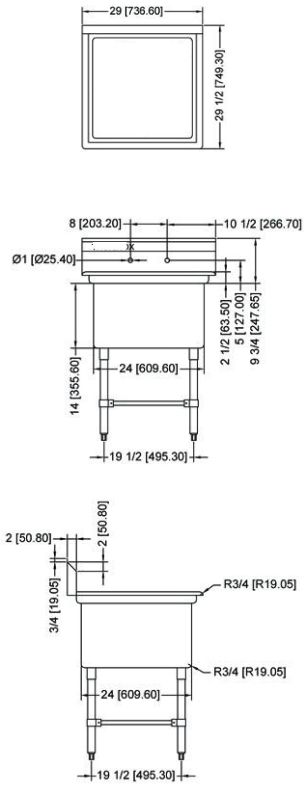

Follow us to keep up to date with the latest news and offers

WAREWASHING/HANDLING

POT SINK - 24" x 24" x 14" ONE TUB SINK

ONE TUB SINK WITHOUT DRAIN BOARD

ONE TUB SINK WITH LEFT DRAIN BOARD

ONE TUB SINK WITH RIGHT DRAIN BOARD

ONE TUB SINK WITH TWO DRAIN BOARD

TECHNICAL SPECIFICATION

ITEM NUMBER	DESCRIPTION	DIMENSIONS OF SINK	DRAIN BOARD	OVERALL DIMENSIONS	WEIGHT
22118	One tub sink with corner drain	24" x 24" x 14"/ 609.6 x 609.6 x 355.6 mm	N/A	29" x 29 1/2" x 44"/ 736.6 x 749 x 1117.6 mm	45 lbs./ 20 kg
43783	One tub sink with center drain				
25253	One tub sink with corner drain	24" x 24" x 14"/ 609.6 x 609.6 x 355.6 mm	Left	50 1/2" x 29 1/2" x 44"/ 1282.7 x 749 x 1117.6 mm	75 lbs./ 30 kg
41855	One tub sink with center drain				
25254	One tub sink with corner drain	24" x 24" x 14"/ 609.6 x 609.6 x 355.6 mm	Right	50 1/2" x 29 1/2" x 44"/ 1282.7 x 749 x 1117.6 mm	75 lbs./ 30 kg
43784	One tub sink with center drain				
25255	One tub sink with corner drain	24" x 24" x 14"/ 609.6 x 609.6 x 355.6 mm	2	72" x 29 1/2" x 44"/ 1829 x 749 x 1117.6 mm	75 lbs./ 30 kg
43785	One tub sink with center drain				