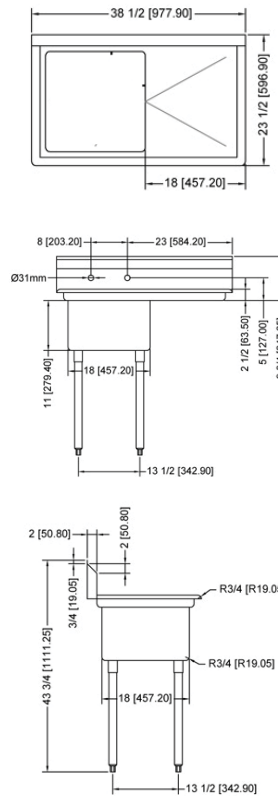

ONE TUB SINK WITH RIGHT DRAIN BOARD