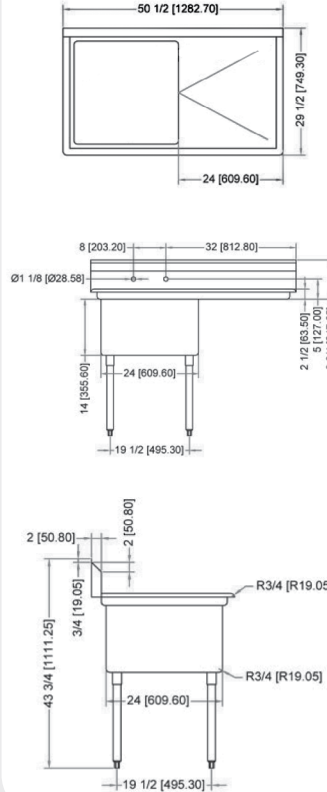

Follow us to keep up to date with the latest news and offers

WAREWASHING/HANDLING

POT SINK - 24" x 24" x 14" ONE TUB SINK

ONE TUB SINK WITHOUT DRAIN BOARD

ONE TUB SINK WITH LEFT DRAIN BOARD

ONE TUB SINK WITH RIGHT DRAIN BOARD

ONE TUB SINK WITH TWO DRAIN BOARD

TECHNICAL SPECIFICATION

ITEM NUMBER	DESCRIPTION	DIMENSIONS OF SINK	DRAIN BOARD	OVERALL DIMENSIONS	WEIGHT
22118	One tub sink with corner drain	24" x 24" x 14"/ 609.6 x 609.6 x 355.6 mm	N/A	29" x 29 1/2" x 44"/ 736.6 x 749 x 1117.6 mm	45 lbs./ 20 kg
43783	One tub sink with center drain				
25253	One tub sink with corner drain	24" x 24" x 14"/ 609.6 x 609.6 x 355.6 mm	Left	50 1/2" x 29 1/2" x 44"/ 1282.7 x 749 x 1117.6 mm	75 lbs./ 30 kg
41855	One tub sink with center drain				
25254	One tub sink with corner drain	24" x 24" x 14"/ 609.6 x 609.6 x 355.6 mm	Right	50 1/2" x 29 1/2" x 44"/ 1282.7 x 749 x 1117.6 mm	75 lbs./ 30 kg
43784	One tub sink with center drain				
25255	One tub sink with corner drain	24" x 24" x 14"/ 609.6 x 609.6 x 355.6 mm	2	72" x 29 1/2" x 44"/ 1829 x 749 x 1117.6 mm	75 lbs./ 30 kg
43785	One tub sink with center drain				