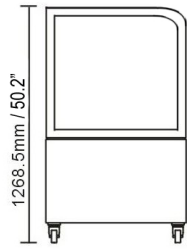

Authorized Dealer

REFRIGERATION

STANDING REFRIGERATOR DISPLAYS

39539

Standing Display Refrigerator & 270L Capacity with Curved Glass

ITEM NUMBER	39539
MODEL	RS-CN-0270
CAPACITY (L / CU. FT.)	270L / 9.5 cu.ft.
TEMPERATURE	2° ~ 8°C / 35.6° ~ 46.4°F
POWER INPUT	410W
REFRIGERANT	R134A
ELECTRICAL	110V / 60 / 1
TOP RACK SIZE	31.7" x 13.7" x 3.3" / 80.5 x 34.8 x 8.4 cm
BOTTOM RACK SIZE	31.7" x 16" x 3.3" / 80.5 x 40.6 x 8.4 cm
DIMENSIONS (WDH)	36" x 26.6" x 50.2" / 91.4 x 67.6 x 127.5 cm
PACKAGING DIMENSIONS (WDH)	38" x 28.5" x 51.6" / 96.5 x 72.4 x 131.1 cm
WEIGHT	163.5 kg / 360.5 lbs.
PACKAGING WEIGHT	172 kg / 379.2 lbs.

40519

Standing Display Refrigerator & 370L Capacity with Curved Glass

ITEM NUMBER	40519
MODEL	RS-CN-0370
CAPACITY (L / CU. FT.)	370L / 13 cu.ft.
TEMPERATURE	2° ~ 8°C / 35.6° ~ 46.4°F
POWER INPUT	450W
REFRIGERANT	R134A
ELECTRICAL	110V / 60 / 1
TOP RACK SIZE	43.5" x 14" / 110.5 x 35.6 cm
BOTTOM RACK SIZE	43.5" x 16" / 110.5 x 40.6 cm
DIMENSIONS (WDH)	47.8" x 26.6" x 50" / 121.4 x 67.6 x 127 cm
PACKAGING DIMENSIONS (WDH)	49.8" x 31.3" x 51.6" / 126.5 x 79.5 x 131 cm
WEIGHT	163.5 kg / 360.5 lbs.
PACKAGING WEIGHT	172 kg / 379.2 lbs

39540

Standing Display Refrigerator & 370L Capacity with Edge Glass

ITEM NUMBER	39540
MODEL	RS-CN-0370-S
CAPACITY (L / CU. FT.)	370L / 13 cu.ft.
TEMPERATURE	2° ~ 8°C / 35.6° ~ 46.4°F
POWER INPUT	450W
REFRIGERANT	R134A
ELECTRICAL	110V / 60 / 1
TOP RACK SIZE	43.5" x 14" / 110.5 x 35.6 cm
BOTTOM RACK SIZE	43.5" x 16" / 110.5 x 40.6 cm
DIMENSIONS (WDH)	47.8" x 26.6" x 50" / 121.4 x 67.6 x 127 cm
PACKAGING DIMENSIONS (WDH)	49.8" x 31.3" x 51.6" / 126.5 x 79.5 x 131 cm
WEIGHT	163.5 kg / 360.5 lbs.
PACKAGING WEIGHT	172 kg / 379.2 lbs