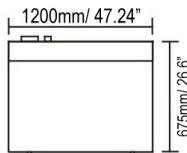

Authorized Dealer

REFRIGERATION

STANDING REFRIGERATOR DISPLAYS

39539

Standing Display Refrigerator & 270L Capacity with Curved Glass

ITEM NUMBER	39539
MODEL	RS-CN-0270
CAPACITY (L / CU. FT.)	270L / 9.5 cu.ft.
TEMPERATURE	2° ~ 8°C / 35.6° ~ 46.4°F
POWER INPUT	410W
REFRIGERANT	R134A
ELECTRICAL	110V / 60 / 1
TOP RACK SIZE	31.7" x 13.7" x 3.3" / 80.5 x 34.8 x 8.4 cm
BOTTOM RACK SIZE	31.7" x 16" x 3.3" / 80.5 x 40.6 x 8.4 cm
DIMENSIONS (WDH)	36" x 26.6" x 50.2" / 91.4 x 67.6 x 127.5 cm
PACKAGING DIMENSIONS (WDH)	38" x 28.5" x 51.6" / 96.5 x 72.4 x 131.1 cm
WEIGHT	163.5 kg / 360.5 lbs.
PACKAGING WEIGHT	172 kg / 379.2 lbs.

40519

Standing Display Refrigerator & 370L Capacity with Curved Glass

ITEM NUMBER	40519
MODEL	RS-CN-0370
CAPACITY (L / CU. FT.)	370L / 13 cu.ft.
TEMPERATURE	2° ~ 8°C / 35.6° ~ 46.4°F
POWER INPUT	450W
REFRIGERANT	R134A
ELECTRICAL	110V / 60 / 1
TOP RACK SIZE	43.5" x 14" / 110.5 x 35.6 cm
BOTTOM RACK SIZE	43.5" x 16" / 110.5 x 40.6 cm
DIMENSIONS (WDH)	47.8" x 26.6" x 50" / 121.4 x 67.6 x 127 cm
PACKAGING DIMENSIONS (WDH)	49.8" x 31.3" x 51.6" / 126.5 x 79.5 x 131 cm
WEIGHT	163.5 kg / 360.5 lbs.
PACKAGING WEIGHT	172 kg / 379.2 lbs

39540

Standing Display Refrigerator & 370L Capacity with Edge Glass

ITEM NUMBER	39540
MODEL	RS-CN-0370-S
CAPACITY (L / CU. FT.)	370L / 13 cu.ft.
TEMPERATURE	2° ~ 8°C / 35.6° ~ 46.4°F
POWER INPUT	450W
REFRIGERANT	R134A
ELECTRICAL	110V / 60 / 1
TOP RACK SIZE	43.5" x 14" / 110.5 x 35.6 cm
BOTTOM RACK SIZE	43.5" x 16" / 110.5 x 40.6 cm
DIMENSIONS (WDH)	47.8" x 26.6" x 50" / 121.4 x 67.6 x 127 cm
PACKAGING DIMENSIONS (WDH)	49.8" x 31.3" x 51.6" / 126.5 x 79.5 x 131 cm
WEIGHT	163.5 kg / 360.5 lbs.
PACKAGING WEIGHT	172 kg / 379.2 lbs