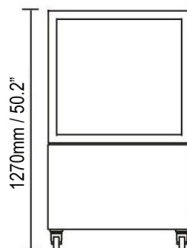

Authorized Dealer

REFRIGERATION

STANDING REFRIGERATOR DISPLAYS

39539

Standing Display Refrigerator & 270L Capacity with Curved Glass

ITEM NUMBER	39539
MODEL	RS-CN-0270
CAPACITY (L / CU. FT.)	270L / 9.5 cu.ft.
TEMPERATURE	2° ~ 8°C / 35.6° ~ 46.4°F
POWER INPUT	410W
REFRIGERANT	R134A
ELECTRICAL	110V / 60 / 1
TOP RACK SIZE	31.7" x 13.7" x 3.3" / 80.5 x 34.8 x 8.4 cm
BOTTOM RACK SIZE	31.7" x 16" x 3.3" / 80.5 x 40.6 x 8.4 cm
DIMENSIONS (WDH)	36" x 26.6" x 50.2" / 91.4 x 67.6 x 127.5 cm
PACKAGING DIMENSIONS (WDH)	38" x 28.5" x 51.6" / 96.5 x 72.4 x 131.1 cm
WEIGHT	163.5 kg / 360.5 lbs.
PACKAGING WEIGHT	172 kg / 379.2 lbs.

40519

Standing Display Refrigerator & 370L Capacity with Curved Glass

ITEM NUMBER	40519
MODEL	RS-CN-0370
CAPACITY (L / CU. FT.)	370L / 13 cu.ft.
TEMPERATURE	2° ~ 8°C / 35.6° ~ 46.4°F
POWER INPUT	450W
REFRIGERANT	R134A
ELECTRICAL	110V / 60 / 1
TOP RACK SIZE	43.5" x 14" / 110.5 x 35.6 cm
BOTTOM RACK SIZE	43.5" x 16" / 110.5 x 40.6 cm
DIMENSIONS (WDH)	47.8" x 26.6" x 50" / 121.4 x 67.6 x 127 cm
PACKAGING DIMENSIONS (WDH)	49.8" x 31.3" x 51.6" / 126.5 x 79.5 x 131 cm
WEIGHT	163.5 kg / 360.5 lbs.
PACKAGING WEIGHT	172 kg / 379.2 lbs

39540

Standing Display Refrigerator & 370L Capacity with Edge Glass

ITEM NUMBER	39540
MODEL	RS-CN-0370-S
CAPACITY (L / CU. FT.)	370L / 13 cu.ft.
TEMPERATURE	2° ~ 8°C / 35.6° ~ 46.4°F
POWER INPUT	450W
REFRIGERANT	R134A
ELECTRICAL	110V / 60 / 1
TOP RACK SIZE	43.5" x 14" / 110.5 x 35.6 cm
BOTTOM RACK SIZE	43.5" x 16" / 110.5 x 40.6 cm
DIMENSIONS (WDH)	47.8" x 26.6" x 50" / 121.4 x 67.6 x 127 cm
PACKAGING DIMENSIONS (WDH)	49.8" x 31.3" x 51.6" / 126.5 x 79.5 x 131 cm
WEIGHT	163.5 kg / 360.5 lbs.
PACKAGING WEIGHT	172 kg / 379.2 lbs