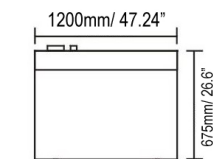

Authorized Dealer

REFRIGERATION

STANDING REFRIGERATOR DISPLAYS

39539

Standing Display Refrigerator & 270L Capacity with Curved Glass

ITEM NUMBER	39539
MODEL	RS-CN-0270
CAPACITY (L / CU. FT.)	270L / 9.5 cu.ft.
TEMPERATURE	2° ~ 8°C / 35.6° ~ 46.4°F
POWER INPUT	410W
REFRIGERANT	R134A
ELECTRICAL	110V / 60 / 1
TOP RACK SIZE	31.7" x 13.7" x 3.3" / 80.5 x 34.8 x 8.4 cm
BOTTOM RACK SIZE	31.7" x 16" x 3.3" / 80.5 x 40.6 x 8.4 cm
DIMENSIONS (WDH)	36" x 26.6" x 50.2" / 91.4 x 67.6 x 127.5 cm
PACKAGING DIMENSIONS (WDH)	38" x 28.5" x 51.6" / 96.5 x 72.4 x 131.1 cm
WEIGHT	163.5 kg / 360.5 lbs.
PACKAGING WEIGHT	172 kg / 379.2 lbs.

40519

Standing Display Refrigerator & 370L Capacity with Curved Glass

ITEM NUMBER	40519
MODEL	RS-CN-0370
CAPACITY (L / CU. FT.)	370L / 13 cu.ft.
TEMPERATURE	2° ~ 8°C / 35.6° ~ 46.4°F
POWER INPUT	450W
REFRIGERANT	R134A
ELECTRICAL	110V / 60 / 1
TOP RACK SIZE	43.5" x 14" / 110.5 x 35.6 cm
BOTTOM RACK SIZE	43.5" x 16" / 110.5 x 40.6 cm
DIMENSIONS (WDH)	47.8" x 26.6" x 50" / 121.4 x 67.6 x 127 cm
PACKAGING DIMENSIONS (WDH)	49.8" x 31.3" x 51.6" / 126.5 x 79.5 x 131 cm
WEIGHT	163.5 kg / 360.5 lbs.
PACKAGING WEIGHT	172 kg / 379.2 lbs

39540

Standing Display Refrigerator & 370L Capacity with Edge Glass

ITEM NUMBER	39540
MODEL	RS-CN-0370-S
CAPACITY (L / CU. FT.)	370L / 13 cu.ft.
TEMPERATURE	2° ~ 8°C / 35.6° ~ 46.4°F
POWER INPUT	450W
REFRIGERANT	R134A
ELECTRICAL	110V / 60 / 1
TOP RACK SIZE	43.5" x 14" / 110.5 x 35.6 cm
BOTTOM RACK SIZE	43.5" x 16" / 110.5 x 40.6 cm
DIMENSIONS (WDH)	47.8" x 26.6" x 50" / 121.4 x 67.6 x 127 cm
PACKAGING DIMENSIONS (WDH)	49.8" x 31.3" x 51.6" / 126.5 x 79.5 x 131 cm
WEIGHT	163.5 kg / 360.5 lbs.
PACKAGING WEIGHT	172 kg / 379.2 lbs