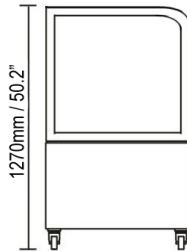

Authorized Dealer

REFRIGERATION

STANDING REFRIGERATOR DISPLAYS

39539

Standing Display Refrigerator & 270L Capacity with Curved Glass

ITEM NUMBER	39539
MODEL	RS-CN-0270
CAPACITY (L / CU. FT.)	270L / 9.5 cu.ft.
TEMPERATURE	2° ~ 8°C / 35.6° ~ 46.4°F
POWER INPUT	410W
REFRIGERANT	R134A
ELECTRICAL	110V / 60 / 1
TOP RACK SIZE	31.7" x 13.7" x 3.3" / 80.5 x 34.8 x 8.4 cm
BOTTOM RACK SIZE	31.7" x 16" x 3.3" / 80.5 x 40.6 x 8.4 cm
DIMENSIONS (WDH)	36" x 26.6" x 50.2" / 91.4 x 67.6 x 127.5 cm
PACKAGING DIMENSIONS (WDH)	38" x 28.5" x 51.6" / 96.5 x 72.4 x 131.1 cm
WEIGHT	163.5 kg / 360.5 lbs.
PACKAGING WEIGHT	172 kg / 379.2 lbs.

40519

Standing Display Refrigerator & 370L Capacity with Curved Glass

ITEM NUMBER	40519
MODEL	RS-CN-0370
CAPACITY (L / CU. FT.)	370L / 13 cu.ft.
TEMPERATURE	2° ~ 8°C / 35.6° ~ 46.4°F
POWER INPUT	450W
REFRIGERANT	R134A
ELECTRICAL	110V / 60 / 1
TOP RACK SIZE	43.5" x 14" / 110.5 x 35.6 cm
BOTTOM RACK SIZE	43.5" x 16" / 110.5 x 40.6 cm
DIMENSIONS (WDH)	47.8" x 26.6" x 50" / 121.4 x 67.6 x 127 cm
PACKAGING DIMENSIONS (WDH)	49.8" x 31.3" x 51.6" / 126.5 x 79.5 x 131 cm
WEIGHT	163.5 kg / 360.5 lbs.
PACKAGING WEIGHT	172 kg / 379.2 lbs

39540

Standing Display Refrigerator & 370L Capacity with Edge Glass

ITEM NUMBER	39540
MODEL	RS-CN-0370-S
CAPACITY (L / CU. FT.)	370L / 13 cu.ft.
TEMPERATURE	2° ~ 8°C / 35.6° ~ 46.4°F
POWER INPUT	450W
REFRIGERANT	R134A
ELECTRICAL	110V / 60 / 1
TOP RACK SIZE	43.5" x 14" / 110.5 x 35.6 cm
BOTTOM RACK SIZE	43.5" x 16" / 110.5 x 40.6 cm
DIMENSIONS (WDH)	47.8" x 26.6" x 50" / 121.4 x 67.6 x 127 cm
PACKAGING DIMENSIONS (WDH)	49.8" x 31.3" x 51.6" / 126.5 x 79.5 x 131 cm
WEIGHT	163.5 kg / 360.5 lbs.
PACKAGING WEIGHT	172 kg / 379.2 lbs