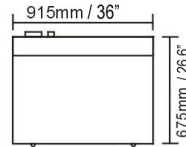

Authorized Dealer

REFRIGERATION

STANDING REFRIGERATOR DISPLAYS

39539

Standing Display Refrigerator & 270L Capacity with Curved Glass

ITEM NUMBER	39539
MODEL	RS-CN-0270
CAPACITY (L / CU. FT.)	270L / 9.5 cu.ft.
TEMPERATURE	2° ~ 8°C / 35.6° ~ 46.4°F
POWER INPUT	410W
REFRIGERANT	R134A
ELECTRICAL	110V / 60 / 1
TOP RACK SIZE	31.7" x 13.7" x 3.3" / 80.5 x 34.8 x 8.4 cm
BOTTOM RACK SIZE	31.7" x 16" x 3.3" / 80.5 x 40.6 x 8.4 cm
DIMENSIONS (WDH)	36" x 26.6" x 50.2" / 91.4 x 67.6 x 127.5 cm
PACKAGING DIMENSIONS (WDH)	38" x 28.5" x 51.6" / 96.5 x 72.4 x 131.1 cm
WEIGHT	163.5 kg / 360.5 lbs.
PACKAGING WEIGHT	172 kg / 379.2 lbs.

40519

Standing Display Refrigerator & 370L Capacity with Curved Glass

ITEM NUMBER	40519
MODEL	RS-CN-0370
CAPACITY (L / CU. FT.)	370L / 13 cu.ft.
TEMPERATURE	2° ~ 8°C / 35.6° ~ 46.4°F
POWER INPUT	450W
REFRIGERANT	R134A
ELECTRICAL	110V / 60 / 1
TOP RACK SIZE	43.5" x 14" / 110.5 x 35.6 cm
BOTTOM RACK SIZE	43.5" x 16" / 110.5 x 40.6 cm
DIMENSIONS (WDH)	47.8" x 26.6" x 50" / 121.4 x 67.6 x 127 cm
PACKAGING DIMENSIONS (WDH)	49.8" x 31.3" x 51.6" / 126.5 x 79.5 x 131 cm
WEIGHT	163.5 kg / 360.5 lbs.
PACKAGING WEIGHT	172 kg / 379.2 lbs

39540

Standing Display Refrigerator & 370L Capacity with Edge Glass

ITEM NUMBER	39540
MODEL	RS-CN-0370-S
CAPACITY (L / CU. FT.)	370L / 13 cu.ft.
TEMPERATURE	2° ~ 8°C / 35.6° ~ 46.4°F
POWER INPUT	450W
REFRIGERANT	R134A
ELECTRICAL	110V / 60 / 1
TOP RACK SIZE	43.5" x 14" / 110.5 x 35.6 cm
BOTTOM RACK SIZE	43.5" x 16" / 110.5 x 40.6 cm
DIMENSIONS (WDH)	47.8" x 26.6" x 50" / 121.4 x 67.6 x 127 cm
PACKAGING DIMENSIONS (WDH)	49.8" x 31.3" x 51.6" / 126.5 x 79.5 x 131 cm
WEIGHT	163.5 kg / 360.5 lbs.
PACKAGING WEIGHT	172 kg / 379.2 lbs