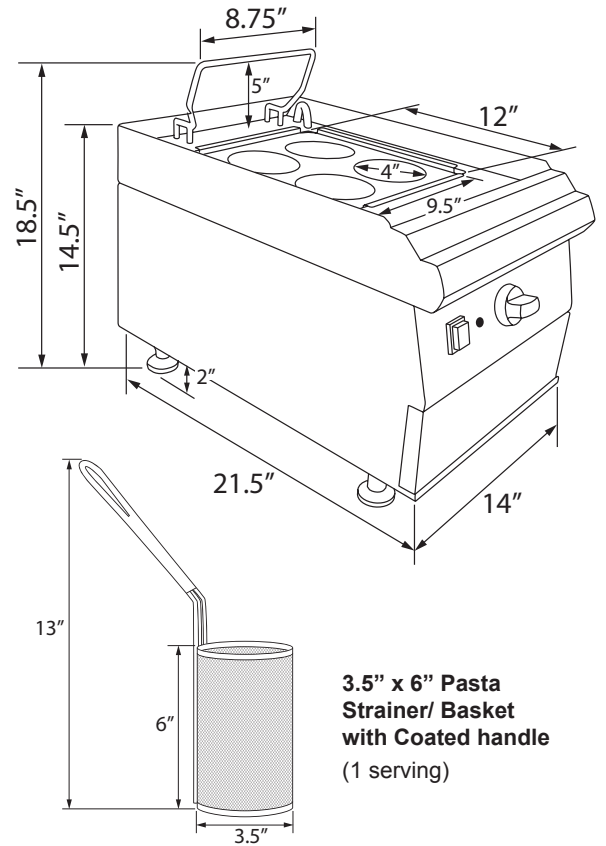

COOKING EQUIPMENT

SERVING THE FOOD INDUSTRY SINCE 1951

COUNTERTOP 9L SINGLE TANK ELECTRIC PASTA COOKER

Item: 41882

Model: CE-CN-0004-P

- ⊕ Durable stainless steel construction
- ⊕ Front sliding door for water refill and waste outlet
- ⊕ 9L single water tank
- ⊕ 4 baskets included
- ⊕ Non-slip feet

WARRANTY
PARTS AND LABOR

Authorized Dealer

COOKING EQUIPMENT

COUNTERTOP 9L SINGLE TANK ELECTRIC PASTA COOKER

NEMA
6 - 20
250 VAC / 20 AMP

TECHNICAL SPECIFICATION

ITEM NUMBER	41882
MODEL	CE-CN-0004-P
CAPACITY	9L
NUMBER OF BASKET	4
BASKET DIMENSIONS	3.5"/89mm (Dia.), 6"/152mm (H)
MAX. TEMPERATURE	110°C/ 230°F
POWER	3600 watt
ELECTRICAL	240v/60hz/1ph
NET DIMENSIONS	14" x 21.5" x 18.5"/ 355.6 x 546 x 470 mm
GROSS DIMENSIONS	21" x 24" x 20"/ 540 x 620 x 500 mm
NET WEIGHT	15.5 kg/ 34 lbs
GROSS WEIGHT	18 kg/ 40 lbs