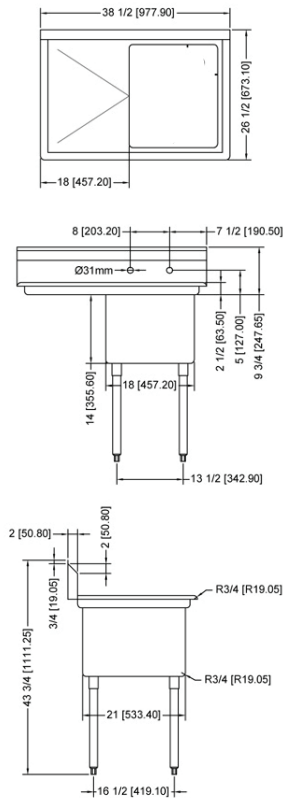

TECHNICAL SPECIFICATION

ITEM NUMBER	DESCRIPTION	DIMENSIONS OF SINK	DRAIN BOARD	OVERALL DIMENSIONS	WEIGHT
22112	One tub sink with corner drain	18" x 18" x 11"	N/A	23" x 23 1/2" x 44"	32 lbs./
43761	One tub sink with center drain	457 x 457 x 279.4 mm	N/A	584 x 597 x 1117.6 mm	14.5 kg
25247	One tub sink with corner drain	18" x 18" x 11"	Left	38 1/2" x 23 1/2" x 44"	60 lbs./
43760	One tub sink with center drain	457 x 457 x 279.4 mm			
25248	One tub sink with corner drain	18" x 18" x 11" /	Right	38 1/2" x 23 1/2" x 44"	60 lbs./
43762	One tub sink with center drain	457 x 457 x 279.4 mm			
25249	One tub sink with corner drain	18" x 18" x 11"	2	54" x 23 1/2" x 44"	69 lbs./
43759	One tub sink with center drain	457 x 457 x 279.4 mm			

Follow us to keep up to date with the latest news and offers

WAREWASHING/HANDLING

POT SINK - 18" x 21" x 14" ONE TUB SINK

**ONE TUB SINK
WITHOUT DRAIN BOARD**

**ONE TUB SINK
WITH LEFT DRAIN BOARD**

**ONE TUB SINK
WITH RIGHT DRAIN BOARD**

**ONE TUB SINK
WITH TWO DRAIN BOARD**

TECHNICAL SPECIFICATION

ITEM NUMBER	DESCRIPTION	DIMENSIONS OF SINK	DRAIN BOARD	OVERALL DIMENSIONS	WEIGHT
25262	One tub sink with corner drain	18" x 21" x 14"/ 457 x 533 x 355.6 mm	N/A	23" x 26 1/2" x 44"/ 584 x 673 x 1117.6 mm	53 lbs./ 24 kg
43772	One tub sink with center drain				
25263	One tub sink with corner drain	18" x 21" x 14"/ 457 x 533 x 355.6 mm	Left	38 1/2" x 26 1/2" x 44"/ 978 x 673 x 1117.6 mm	62 lbs./ 28 kg
43771	One tub sink with center drain				
25264	One tub sink with corner drain	18" x 21" x 14"/ 457 x 533 x 355.6 mm	Right	38 1/2" x 26 1/2" x 44"/ 978 x 673 x 1117.6 mm	62 lbs./ 28 kg
43773	One tub sink with center drain				
25265	One tub sink with corner drain	18" x 21" x 14"/ 457 x 533 x 355.6 mm	2	54" x 26 1/2" x 44"/ 1371.6 x 673 x 1117.6 mm	71 lbs./ 32 kg
43774	One tub sink with center drain				