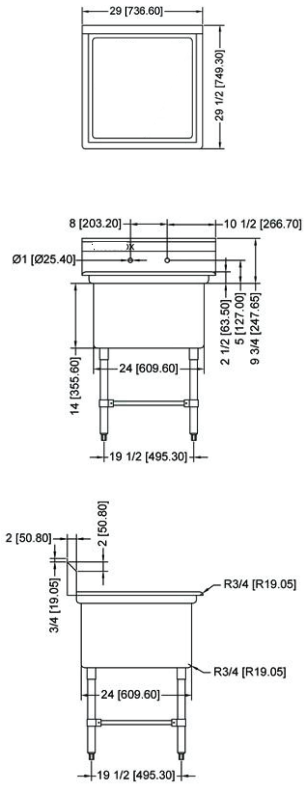

Follow us to keep up to date with the latest news and offers

2015.E.O.E

WAREWASHING/HANDLING

POT SINK - 24" x 24" x 14" ONE TUB SINK

**ONE TUB SINK
WITHOUT DRAIN BOARD**

**ONE TUB SINK
WITH LEFT DRAIN BOARD**

**ONE TUB SINK
WITH RIGHT DRAIN BOARD**

**ONE TUB SINK
WITH TWO DRAIN BOARD**

TECHNICAL SPECIFICATION

ITEM NUMBER	DESCRIPTION	DIMENSIONS OF SINK	DRAIN BOARD	OVERALL DIMENSIONS	WEIGHT
22118	One tub sink with corner drain	24" x 24" x 14"/ 609.6 x 609.6 x 355.6 mm	N/A	29" x 29 1/2" x 44"/ 736.6 x 749 x 1117.6 mm	45 lbs./ 20 kg
43783	One tub sink with center drain				
25253	One tub sink with corner drain	24" x 24" x 14"/ 609.6 x 609.6 x 355.6 mm	Left	50 1/2" x 29 1/2" x 44"/ 1282.7 x 749 x 1117.6 mm	75 lbs./ 30 kg
41855	One tub sink with center drain				
25254	One tub sink with corner drain	24" x 24" x 14"/ 609.6 x 609.6 x 355.6 mm	Right	50 1/2" x 29 1/2" x 44"/ 1282.7 x 749 x 1117.6 mm	75 lbs./ 30 kg
43784	One tub sink with center drain				
25255	One tub sink with corner drain	24" x 24" x 14"/ 609.6 x 609.6 x 355.6 mm	2	72" x 29 1/2" x 44"/ 1829 x 749 x 1117.6 mm	75 lbs./ 30 kg
43785	One tub sink with center drain				