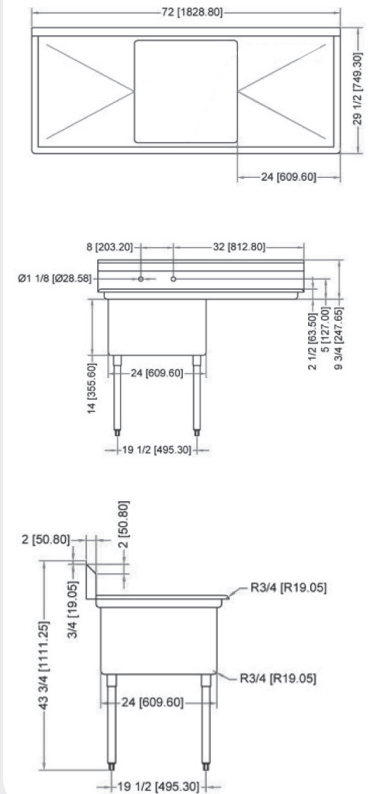

Follow us to keep up to date with the latest news and offers

2015.E.O.E

WAREWASHING/HANDLING

POT SINK - 24" x 24" x 14" ONE TUB SINK

**ONE TUB SINK
WITHOUT DRAIN BOARD**

**ONE TUB SINK
WITH LEFT DRAIN BOARD**

**ONE TUB SINK
WITH RIGHT DRAIN BOARD**

**ONE TUB SINK
WITH TWO DRAIN BOARD**

TECHNICAL SPECIFICATION

ITEM NUMBER	DESCRIPTION	DIMENSIONS OF SINK	DRAIN BOARD	OVERALL DIMENSIONS	WEIGHT
22118	One tub sink with corner drain	24" x 24" x 14"/ 609.6 x 609.6 x 355.6 mm	N/A	29" x 29 1/2" x 44"/ 736.6 x 749 x 1117.6 mm	45 lbs./ 20 kg
43783	One tub sink with center drain				
25253	One tub sink with corner drain	24" x 24" x 14"/ 609.6 x 609.6 x 355.6 mm	Left	50 1/2" x 29 1/2" x 44"/ 1282.7 x 749 x 1117.6 mm	75 lbs./ 30 kg
41855	One tub sink with center drain				
25254	One tub sink with corner drain	24" x 24" x 14"/ 609.6 x 609.6 x 355.6 mm	Right	50 1/2" x 29 1/2" x 44"/ 1282.7 x 749 x 1117.6 mm	75 lbs./ 30 kg
43784	One tub sink with center drain				
25255	One tub sink with corner drain	24" x 24" x 14"/ 609.6 x 609.6 x 355.6 mm	2	72" x 29 1/2" x 44"/ 1829 x 749 x 1117.6 mm	75 lbs./ 30 kg
43785	One tub sink with center drain				