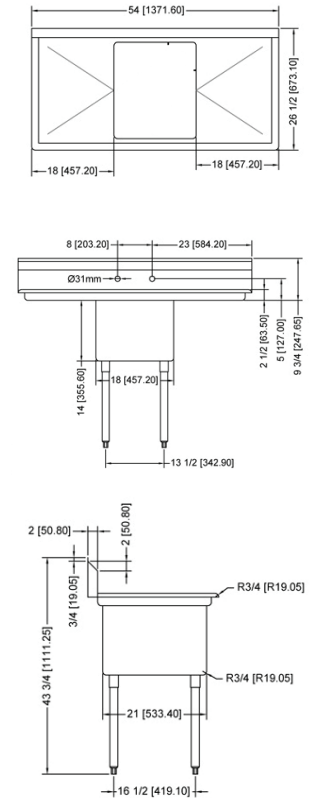

Follow us to keep up to date with the latest news and offers

WAREWASHING/HANDLING

POT SINK - 18" x 21" x 14" ONE TUB SINK

**ONE TUB SINK
WITHOUT DRAIN BOARD**

**ONE TUB SINK
WITH LEFT DRAIN BOARD**

**ONE TUB SINK
WITH RIGHT DRAIN BOARD**

**ONE TUB SINK
WITH TWO DRAIN BOARD**

TECHNICAL SPECIFICATION

ITEM NUMBER	DESCRIPTION	DIMENSIONS OF SINK	DRAIN BOARD	OVERALL DIMENSIONS	WEIGHT
25262	One tub sink with corner drain	18" x 21" x 14"/ 457 x 533 x 355.6 mm	N/A	23" x 26 1/2" x 44"/ 584 x 673 x 1117.6 mm	53 lbs./ 24 kg
43772	One tub sink with center drain				
25263	One tub sink with corner drain	18" x 21" x 14"/ 457 x 533 x 355.6 mm	Left	38 1/2" x 26 1/2" x 44"/ 978 x 673 x 1117.6 mm	62 lbs./ 28 kg
43771	One tub sink with center drain				
25264	One tub sink with corner drain	18" x 21" x 14"/ 457 x 533 x 355.6 mm	Right	38 1/2" x 26 1/2" x 44"/ 978 x 673 x 1117.6 mm	62 lbs./ 28 kg
43773	One tub sink with center drain				
25265	One tub sink with corner drain	18" x 21" x 14"/ 457 x 533 x 355.6 mm	2	54" x 26 1/2" x 44"/ 1371.6 x 673 x 1117.6 mm	71 lbs./ 32 kg
43774	One tub sink with center drain				