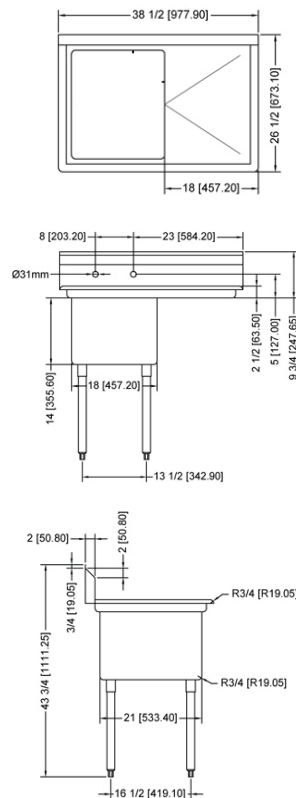

Follow us to keep up to date with the latest news and offers

WAREWASHING/HANDLING

POT SINK - 18" x 21" x 14" ONE TUB SINK

**ONE TUB SINK
WITHOUT DRAIN BOARD**

**ONE TUB SINK
WITH LEFT DRAIN BOARD**

**ONE TUB SINK
WITH RIGHT DRAIN BOARD**

**ONE TUB SINK
WITH TWO DRAIN BOARD**

TECHNICAL SPECIFICATION

ITEM NUMBER	DESCRIPTION	DIMENSIONS OF SINK	DRAIN BOARD	OVERALL DIMENSIONS	WEIGHT
25262	One tub sink with corner drain	18" x 21" x 14"/ 457 x 533 x 355.6 mm	N/A	23" x 26 1/2" x 44"/ 584 x 673 x 1117.6 mm	53 lbs./ 24 kg
43772	One tub sink with center drain				
25263	One tub sink with corner drain	18" x 21" x 14"/ 457 x 533 x 355.6 mm	Left	38 1/2" x 26 1/2" x 44"/ 978 x 673 x 1117.6 mm	62 lbs./ 28 kg
43771	One tub sink with center drain				
25264	One tub sink with corner drain	18" x 21" x 14"/ 457 x 533 x 355.6 mm	Right	38 1/2" x 26 1/2" x 44"/ 978 x 673 x 1117.6 mm	62 lbs./ 28 kg
43773	One tub sink with center drain				
25265	One tub sink with corner drain	18" x 21" x 14"/ 457 x 533 x 355.6 mm	2	54" x 26 1/2" x 44"/ 1371.6 x 673 x 1117.6 mm	71 lbs./ 32 kg
43774	One tub sink with center drain				