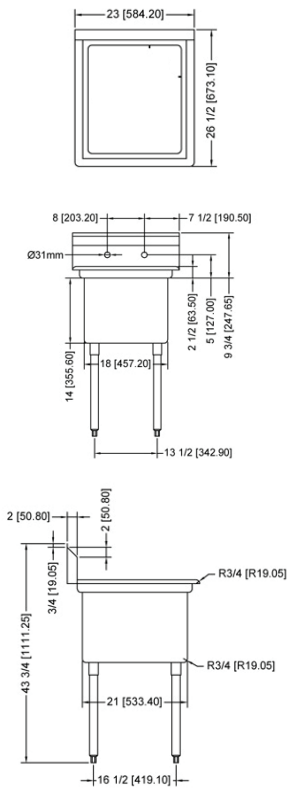

Follow us to keep up to date with the latest news and offers

WAREWASHING/HANDLING

POT SINK - 18" x 21" x 14" ONE TUB SINK

**ONE TUB SINK
WITHOUT DRAIN BOARD**

**ONE TUB SINK
WITH LEFT DRAIN BOARD**

**ONE TUB SINK
WITH RIGHT DRAIN BOARD**

**ONE TUB SINK
WITH TWO DRAIN BOARD**

TECHNICAL SPECIFICATION

ITEM NUMBER	DESCRIPTION	DIMENSIONS OF SINK	DRAIN BOARD	OVERALL DIMENSIONS	WEIGHT
25262	One tub sink with corner drain	18" x 21" x 14"/ 457 x 533 x 355.6 mm	N/A	23" x 26 1/2" x 44"/ 584 x 673 x 1117.6 mm	53 lbs./ 24 kg
43772	One tub sink with center drain				
25263	One tub sink with corner drain	18" x 21" x 14"/ 457 x 533 x 355.6 mm	Left	38 1/2" x 26 1/2" x 44"/ 978 x 673 x 1117.6 mm	62 lbs./ 28 kg
43771	One tub sink with center drain				
25264	One tub sink with corner drain	18" x 21" x 14"/ 457 x 533 x 355.6 mm	Right	38 1/2" x 26 1/2" x 44"/ 978 x 673 x 1117.6 mm	62 lbs./ 28 kg
43773	One tub sink with center drain				
25265	One tub sink with corner drain	18" x 21" x 14"/ 457 x 533 x 355.6 mm	2	54" x 26 1/2" x 44"/ 1371.6 x 673 x 1117.6 mm	71 lbs./ 32 kg
43774	One tub sink with center drain				