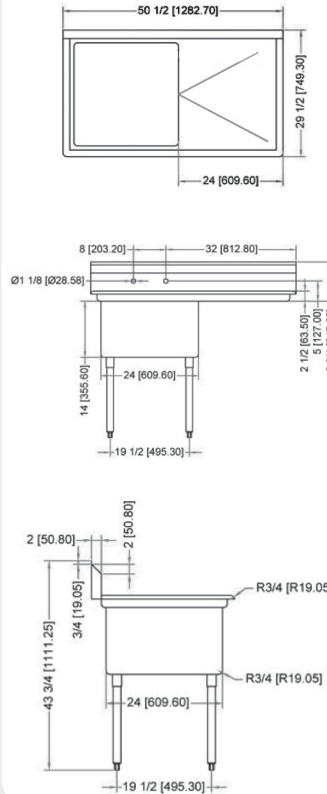

Follow us to keep up to date with the latest news and offers

2015.E.O.E

WAREWASHING/HANDLING

POT SINK - 24" x 24" x 14" ONE TUB SINK

**ONE TUB SINK
WITHOUT DRAIN BOARD**

**ONE TUB SINK
WITH LEFT DRAIN BOARD**

**ONE TUB SINK
WITH RIGHT DRAIN BOARD**

**ONE TUB SINK
WITH TWO DRAIN BOARD**

TECHNICAL SPECIFICATION

ITEM NUMBER	DESCRIPTION	DIMENSIONS OF SINK	DRAIN BOARD	OVERALL DIMENSIONS	WEIGHT
22118	One tub sink with corner drain	24" x 24" x 14"/ 609.6 x 609.6 x 355.6 mm	N/A	29" x 29 1/2" x 44"/ 736.6 x 749 x 1117.6 mm	45 lbs./ 20 kg
43783	One tub sink with center drain				
25253	One tub sink with corner drain	24" x 24" x 14"/ 609.6 x 609.6 x 355.6 mm	Left	50 1/2" x 29 1/2" x 44"/ 1282.7 x 749 x 1117.6 mm	75 lbs./ 30 kg
41855	One tub sink with center drain				
25254	One tub sink with corner drain	24" x 24" x 14"/ 609.6 x 609.6 x 355.6 mm	Right	50 1/2" x 29 1/2" x 44"/ 1282.7 x 749 x 1117.6 mm	75 lbs./ 30 kg
43784	One tub sink with center drain				
25255	One tub sink with corner drain	24" x 24" x 14"/ 609.6 x 609.6 x 355.6 mm	2	72" x 29 1/2" x 44"/ 1829 x 749 x 1117.6 mm	75 lbs./ 30 kg
43785	One tub sink with center drain				