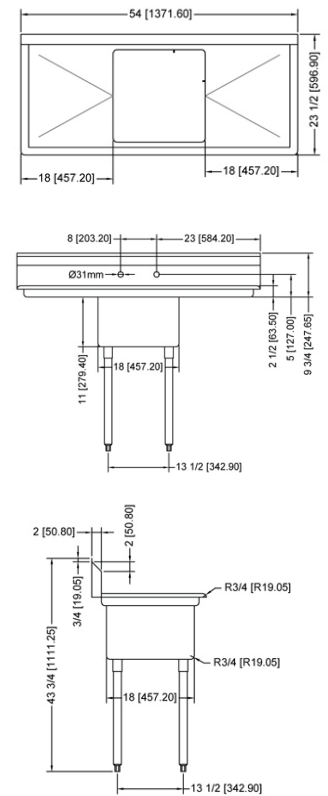

TECHNICAL SPECIFICATION

ITEM NUMBER	DESCRIPTION	DIMENSIONS OF SINK	DRAIN BOARD	OVERALL DIMENSIONS	WEIGHT
22112	One tub sink with corner drain	18" x 18" x 11"	N/A	23" x 23 1/2" x 44"	32 lbs./
43761	One tub sink with center drain	457 x 457 x 279.4 mm	N/A	584 x 597 x 1117.6 mm	14.5 kg
25247	One tub sink with corner drain	18" x 18" x 11"	Left	38 1/2" x 23 1/2" x 44"	60 lbs./
43760	One tub sink with center drain	457 x 457 x 279.4 mm			
25248	One tub sink with corner drain	18" x 18" x 11" /	Right	38 1/2" x 23 1/2" x 44"	60 lbs./
43762	One tub sink with center drain	457 x 457 x 279.4 mm			
25249	One tub sink with corner drain	18" x 18" x 11"	2	54" x 23 1/2" x 44"	69 lbs./
43759	One tub sink with center drain	457 x 457 x 279.4 mm			

**ONE TUB SINK
WITH TWO DRAIN BOARD**

TECHNICAL SPECIFICATION

ITEM NUMBER	DESCRIPTION	DIMENSIONS OF SINK	DRAIN BOARD	OVERALL DIMENSIONS	WEIGHT
25262	One tub sink with corner drain	18" x 21" x 14"/ 457 x 533 x 355.6 mm	N/A	23" x 26 1/2" x 44"/ 584 x 673 x 1117.6 mm	53 lbs./ 24 kg
43772	One tub sink with center drain				
25263	One tub sink with corner drain	18" x 21" x 14"/ 457 x 533 x 355.6 mm	Left	38 1/2" x 26 1/2" x 44"/ 978 x 673 x 1117.6 mm	62 lbs./ 28 kg
43771	One tub sink with center drain				
25264	One tub sink with corner drain	18" x 21" x 14"/ 457 x 533 x 355.6 mm	Right	38 1/2" x 26 1/2" x 44"/ 978 x 673 x 1117.6 mm	62 lbs./ 28 kg
43773	One tub sink with center drain				
25265	One tub sink with corner drain	18" x 21" x 14"/ 457 x 533 x 355.6 mm	2	54" x 26 1/2" x 44"/ 1371.6 x 673 x 1117.6 mm	71 lbs./ 32 kg
43774	One tub sink with center drain				