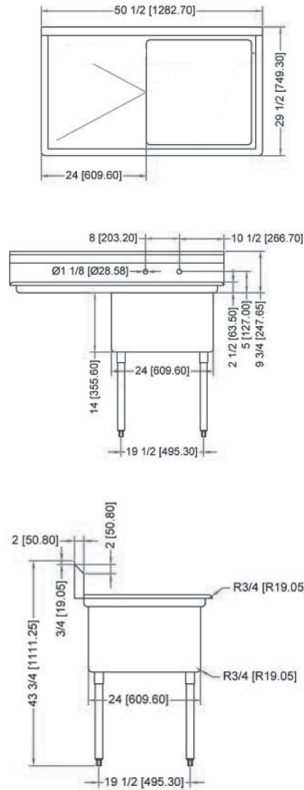

Follow us to keep up to date with the latest news and offers

2015.E.O.E

WAREWASHING/HANDLING

POT SINK - 24" x 24" x 14" ONE TUB SINK

**ONE TUB SINK
WITHOUT DRAIN BOARD**

**ONE TUB SINK
WITH LEFT DRAIN BOARD**

**ONE TUB SINK
WITH RIGHT DRAIN BOARD**

**ONE TUB SINK
WITH TWO DRAIN BOARD**

TECHNICAL SPECIFICATION

ITEM NUMBER	DESCRIPTION	DIMENSIONS OF SINK	DRAIN BOARD	OVERALL DIMENSIONS	WEIGHT
22118	One tub sink with corner drain	24" x 24" x 14"/ 609.6 x 609.6 x 355.6 mm	N/A	29" x 29 1/2" x 44"/ 736.6 x 749 x 1117.6 mm	45 lbs./ 20 kg
43783	One tub sink with center drain				
25253	One tub sink with corner drain	24" x 24" x 14"/ 609.6 x 609.6 x 355.6 mm	Left	50 1/2" x 29 1/2" x 44"/ 1282.7 x 749 x 1117.6 mm	75 lbs./ 30 kg
41855	One tub sink with center drain				
25254	One tub sink with corner drain	24" x 24" x 14"/ 609.6 x 609.6 x 355.6 mm	Right	50 1/2" x 29 1/2" x 44"/ 1282.7 x 749 x 1117.6 mm	75 lbs./ 30 kg
43784	One tub sink with center drain				
25255	One tub sink with corner drain	24" x 24" x 14"/ 609.6 x 609.6 x 355.6 mm	2	72" x 29 1/2" x 44"/ 1829 x 749 x 1117.6 mm	75 lbs./ 30 kg
43785	One tub sink with center drain				