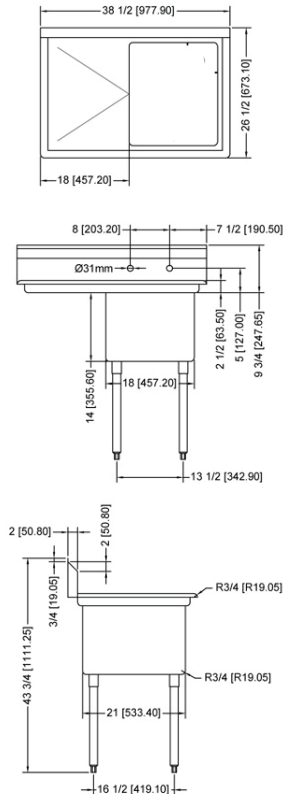

### TECHNICAL SPECIFICATION

ITEM NUMBER	DESCRIPTION	DIMENSIONS OF SINK	DRAIN BOARD	OVERALL DIMENSIONS	WEIGHT
22112	One tub sink with corner drain	18" x 18" x 11"	N/A	23" x 23 1/2" x 44"	32 lbs./ 14.5 kg
43761	One tub sink with center drain	457 x 457 x 279.4 mm	N/A	584 x 597 x 1117.6 mm	32 lbs./ 14.5 kg
25247	One tub sink with corner drain	18" x 18" x 11"	Left	38 1/2" x 23 1/2" x 44"/ 978 x 597 x 1117.6 mm	60 lbs./ 27 kg
43760	One tub sink with center drain	457 x 457 x 279.4 mm			
25248	One tub sink with corner drain	18" x 18" x 11" / 457 x 457 x 279.4 mm	Right	38 1/2" x 23 1/2" x 44"/ 978 x 597 x 1117.6 mm	60 lbs./ 27 kg
43762	One tub sink with center drain	457 x 457 x 279.4 mm			
25249	One tub sink with corner drain	18" x 18" x 11"	2	54" x 23 1/2" x 44"/ 1371.6 x 597 x 1117.6 mm	69 lbs./ 31.3 kg
43759	One tub sink with center drain	457 x 457 x 279.4 mm			

## POT SINK - 18" x 21" x 14" ONE TUB SINK

**ONE TUB SINK  
WITHOUT DRAIN BOARD**

**ONE TUB SINK  
WITH LEFT DRAIN BOARD**

**ONE TUB SINK  
WITH RIGHT DRAIN BOARD**

**ONE TUB SINK  
WITH TWO DRAIN BOARD**

### TECHNICAL SPECIFICATION

ITEM NUMBER	DESCRIPTION	DIMENSIONS OF SINK	DRAIN BOARD	OVERALL DIMENSIONS	WEIGHT
25262	One tub sink with corner drain	18" x 21" x 14"/ 457 x 533 x 355.6 mm	N/A	23" x 26 1/2" x 44"/ 584 x 673 x 1117.6 mm	53 lbs./ 24 kg
43772	One tub sink with center drain				
25263	One tub sink with corner drain	18" x 21" x 14"/ 457 x 533 x 355.6 mm	Left	38 1/2" x 26 1/2" x 44"/ 978 x 673 x 1117.6 mm	62 lbs./ 28 kg
43771	One tub sink with center drain				
25264	One tub sink with corner drain	18" x 21" x 14"/ 457 x 533 x 355.6 mm	Right	38 1/2" x 26 1/2" x 44"/ 978 x 673 x 1117.6 mm	62 lbs./ 28 kg
43773	One tub sink with center drain				
25265	One tub sink with corner drain	18" x 21" x 14"/ 457 x 533 x 355.6 mm	2	54" x 26 1/2" x 44"/ 1371.6 x 673 x 1117.6 mm	71 lbs./ 32 kg
43774	One tub sink with center drain				