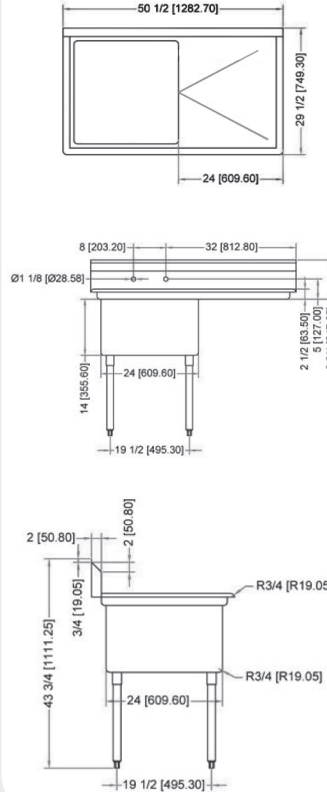

### TECHNICAL SPECIFICATION

ITEM NUMBER	DESCRIPTION	DIMENSIONS OF SINK	DRAIN BOARD	OVERALL DIMENSIONS	WEIGHT
25262	One tub sink with corner drain	18" x 21" x 14"/ 457 x 533 x 355.6 mm	N/A	23" x 26 1/2" x 44"/ 584 x 673 x 1117.6 mm	53 lbs./ 24 kg
43772	One tub sink with center drain				
25263	One tub sink with corner drain	18" x 21" x 14"/ 457 x 533 x 355.6 mm	Left	38 1/2" x 26 1/2" x 44"/ 978 x 673 x 1117.6 mm	62 lbs./ 28 kg
43771	One tub sink with center drain				
25264	One tub sink with corner drain	18" x 21" x 14"/ 457 x 533 x 355.6 mm	Right	38 1/2" x 26 1/2" x 44"/ 978 x 673 x 1117.6 mm	62 lbs./ 28 kg
43773	One tub sink with center drain				
25265	One tub sink with corner drain	18" x 21" x 14"/ 457 x 533 x 355.6 mm	2	54" x 26 1/2" x 44"/ 1371.6 x 673 x 1117.6 mm	71 lbs./ 32 kg
43774	One tub sink with center drain				

## POT SINK - 24" x 24" x 14" ONE TUB SINK

**ONE TUB SINK WITHOUT DRAIN BOARD**

**ONE TUB SINK WITH LEFT DRAIN BOARD**

**ONE TUB SINK WITH RIGHT DRAIN BOARD**

**ONE TUB SINK WITH TWO DRAIN BOARD**

### TECHNICAL SPECIFICATION

ITEM NUMBER	DESCRIPTION	DIMENSIONS OF SINK	DRAIN BOARD	OVERALL DIMENSIONS	WEIGHT
22118	One tub sink with corner drain	24" x 24" x 14"/ 609.6 x 609.6 x 355.6 mm	N/A	29" x 29 1/2" x 44"/ 736.6 x 749 x 1117.6 mm	45 lbs./ 20 kg
43783	One tub sink with center drain				
25253	One tub sink with corner drain	24" x 24" x 14"/ 609.6 x 609.6 x 355.6 mm	Left	50 1/2" x 29 1/2" x 44"/ 1282.7 x 749 x 1117.6 mm	75 lbs./ 30 kg
41855	One tub sink with center drain				
25254	One tub sink with corner drain	24" x 24" x 14"/ 609.6 x 609.6 x 355.6 mm	Right	50 1/2" x 29 1/2" x 44"/ 1282.7 x 749 x 1117.6 mm	75 lbs./ 30 kg
43784	One tub sink with center drain				
25255	One tub sink with corner drain	24" x 24" x 14"/ 609.6 x 609.6 x 355.6 mm	2	72" x 29 1/2" x 44"/ 1829 x 749 x 1117.6 mm	75 lbs./ 30 kg
43785	One tub sink with center drain				