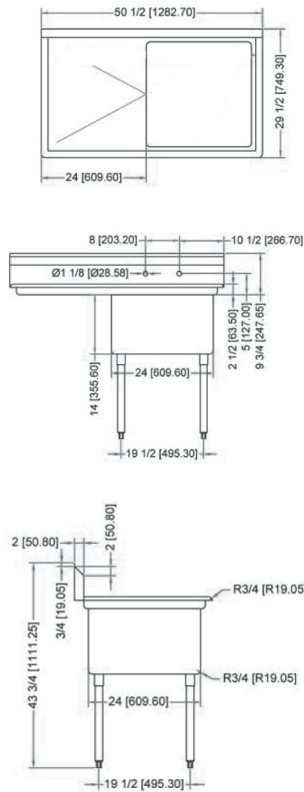

### TECHNICAL SPECIFICATION

ITEM NUMBER	DESCRIPTION	DIMENSIONS OF SINK	DRAIN BOARD	OVERALL DIMENSIONS	WEIGHT
25262	One tub sink with corner drain	18" x 21" x 14"/ 457 x 533 x 355.6 mm	N/A	23" x 26 1/2" x 44"/ 584 x 673 x 1117.6 mm	53 lbs./ 24 kg
43772	One tub sink with center drain				
25263	One tub sink with corner drain	18" x 21" x 14"/ 457 x 533 x 355.6 mm	Left	38 1/2" x 26 1/2" x 44"/ 978 x 673 x 1117.6 mm	62 lbs./ 28 kg
43771	One tub sink with center drain				
25264	One tub sink with corner drain	18" x 21" x 14"/ 457 x 533 x 355.6 mm	Right	38 1/2" x 26 1/2" x 44"/ 978 x 673 x 1117.6 mm	62 lbs./ 28 kg
43773	One tub sink with center drain				
25265	One tub sink with corner drain	18" x 21" x 14"/ 457 x 533 x 355.6 mm	2	54" x 26 1/2" x 44"/ 1371.6 x 673 x 1117.6 mm	71 lbs./ 32 kg
43774	One tub sink with center drain				

## POT SINK - 24" x 24" x 14" ONE TUB SINK

**ONE TUB SINK WITHOUT DRAIN BOARD**

**ONE TUB SINK WITH LEFT DRAIN BOARD**

**ONE TUB SINK WITH RIGHT DRAIN BOARD**

**ONE TUB SINK WITH TWO DRAIN BOARD**

### TECHNICAL SPECIFICATION

ITEM NUMBER	DESCRIPTION	DIMENSIONS OF SINK	DRAIN BOARD	OVERALL DIMENSIONS	WEIGHT
22118	One tub sink with corner drain	24" x 24" x 14"/ 609.6 x 609.6 x 355.6 mm	N/A	29" x 29 1/2" x 44"/ 736.6 x 749 x 1117.6 mm	45 lbs./ 20 kg
43783	One tub sink with center drain				
25253	One tub sink with corner drain	24" x 24" x 14"/ 609.6 x 609.6 x 355.6 mm	Left	50 1/2" x 29 1/2" x 44"/ 1282.7 x 749 x 1117.6 mm	75 lbs./ 30 kg
41855	One tub sink with center drain				
25254	One tub sink with corner drain	24" x 24" x 14"/ 609.6 x 609.6 x 355.6 mm	Right	50 1/2" x 29 1/2" x 44"/ 1282.7 x 749 x 1117.6 mm	75 lbs./ 30 kg
43784	One tub sink with center drain				
25255	One tub sink with corner drain	24" x 24" x 14"/ 609.6 x 609.6 x 355.6 mm	2	72" x 29 1/2" x 44"/ 1829 x 749 x 1117.6 mm	75 lbs./ 30 kg
43785	One tub sink with center drain				