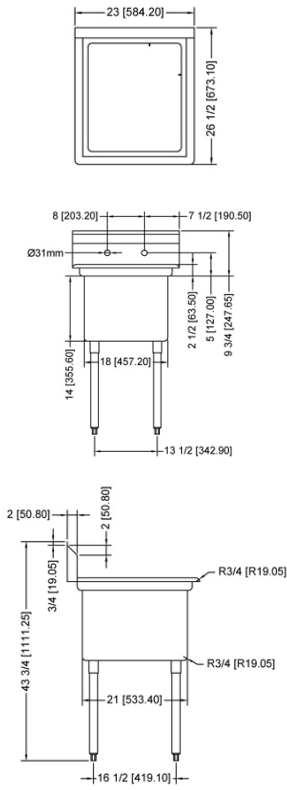

### TECHNICAL SPECIFICATION

ITEM NUMBER	DESCRIPTION	DIMENSIONS OF SINK	DRAIN BOARD	OVERALL DIMENSIONS	WEIGHT
22112	One tub sink with corner drain	18" x 18" x 11"	N/A	23" x 23 1/2" x 44"	32 lbs./ 14.5 kg
43761	One tub sink with center drain	457 x 457 x 279.4 mm	N/A	584 x 597 x 1117.6 mm	32 lbs./ 14.5 kg
25247	One tub sink with corner drain	18" x 18" x 11"	Left	38 1/2" x 23 1/2" x 44"/ 978 x 597 x 1117.6 mm	60 lbs./ 27 kg
43760	One tub sink with center drain	457 x 457 x 279.4 mm			
25248	One tub sink with corner drain	18" x 18" x 11" / 457 x 457 x 279.4 mm	Right	38 1/2" x 23 1/2" x 44"/ 978 x 597 x 1117.6 mm	60 lbs./ 27 kg
43762	One tub sink with center drain	457 x 457 x 279.4 mm			
25249	One tub sink with corner drain	18" x 18" x 11"	2	54" x 23 1/2" x 44"/ 1371.6 x 597 x 1117.6 mm	69 lbs./ 31.3 kg
43759	One tub sink with center drain	457 x 457 x 279.4 mm			

## POT SINK - 18" x 21" x 14" ONE TUB SINK

**ONE TUB SINK  
WITHOUT DRAIN BOARD**

**ONE TUB SINK  
WITH LEFT DRAIN BOARD**

**ONE TUB SINK  
WITH RIGHT DRAIN BOARD**

**ONE TUB SINK  
WITH TWO DRAIN BOARD**

### TECHNICAL SPECIFICATION

ITEM NUMBER	DESCRIPTION	DIMENSIONS OF SINK	DRAIN BOARD	OVERALL DIMENSIONS	WEIGHT
25262	One tub sink with corner drain	18" x 21" x 14"/ 457 x 533 x 355.6 mm	N/A	23" x 26 1/2" x 44"/ 584 x 673 x 1117.6 mm	53 lbs./ 24 kg
43772	One tub sink with center drain				
25263	One tub sink with corner drain	18" x 21" x 14"/ 457 x 533 x 355.6 mm	Left	38 1/2" x 26 1/2" x 44"/ 978 x 673 x 1117.6 mm	62 lbs./ 28 kg
43771	One tub sink with center drain				
25264	One tub sink with corner drain	18" x 21" x 14"/ 457 x 533 x 355.6 mm	Right	38 1/2" x 26 1/2" x 44"/ 978 x 673 x 1117.6 mm	62 lbs./ 28 kg
43773	One tub sink with center drain				
25265	One tub sink with corner drain	18" x 21" x 14"/ 457 x 533 x 355.6 mm	2	54" x 26 1/2" x 44"/ 1371.6 x 673 x 1117.6 mm	71 lbs./ 32 kg
43774	One tub sink with center drain				