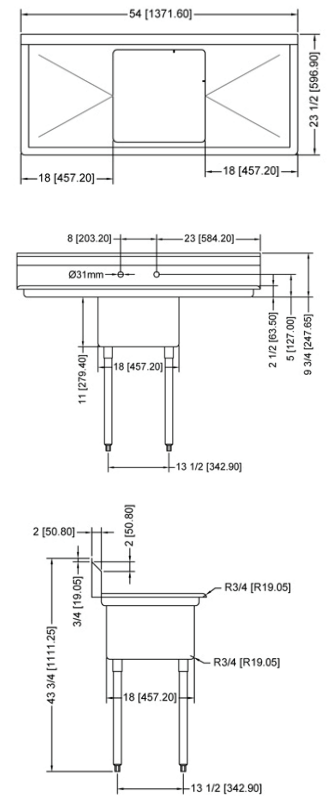

## POT SINK - 18" x 18" x 11" ONE TUB SINK

### ONE TUB SINK WITHOUT DRAIN BOARD

### TECHNICAL SPECIFICATION

ITEM NUMBER	DESCRIPTION	DIMENSIONS OF SINK	DRAIN BOARD	OVERALL DIMENSIONS	WEIGHT
22112	One tub sink with corner drain	18" x 18" x 11"	N/A	23" x 23 1/2" x 44"	32 lbs./ 14.5 kg
43761	One tub sink with center drain	457 x 457 x 279.4 mm	N/A	584 x 597 x 1117.6 mm	32 lbs./ 14.5 kg
25247	One tub sink with corner drain	18" x 18" x 11"	Left	38 1/2" x 23 1/2" x 44"/ 978 x 597 x 1117.6 mm	60 lbs./ 27 kg
43760	One tub sink with center drain	457 x 457 x 279.4 mm			
25248	One tub sink with corner drain	18" x 18" x 11" / 457 x 457 x 279.4 mm	Right	38 1/2" x 23 1/2" x 44"/ 978 x 597 x 1117.6 mm	60 lbs./ 27 kg
43762	One tub sink with center drain	457 x 457 x 279.4 mm			
25249	One tub sink with corner drain	18" x 18" x 11"	2	54" x 23 1/2" x 44"/ 1371.6 x 597 x 1117.6 mm	69 lbs./ 31.3 kg
43759	One tub sink with center drain	457 x 457 x 279.4 mm			

### TECHNICAL SPECIFICATION

ITEM NUMBER	DESCRIPTION	DIMENSIONS OF SINK	DRAIN BOARD	OVERALL DIMENSIONS	WEIGHT
22118	One tub sink with corner drain	24" x 24" x 14"/ 609.6 x 609.6 x 355.6 mm	N/A	29" x 29 1/2" x 44"/ 736.6 x 749 x 1117.6 mm	45 lbs./ 20 kg
43783	One tub sink with center drain				
25253	One tub sink with corner drain	24" x 24" x 14"/ 609.6 x 609.6 x 355.6 mm	Left	50 1/2" x 29 1/2" x 44"/ 1282.7 x 749 x 1117.6 mm	75 lbs./ 30 kg
41855	One tub sink with center drain				
25254	One tub sink with corner drain	24" x 24" x 14"/ 609.6 x 609.6 x 355.6 mm	Right	50 1/2" x 29 1/2" x 44"/ 1282.7 x 749 x 1117.6 mm	75 lbs./ 30 kg
43784	One tub sink with center drain				
25255	One tub sink with corner drain	24" x 24" x 14"/ 609.6 x 609.6 x 355.6 mm	2	72" x 29 1/2" x 44"/ 1829 x 749 x 1117.6 mm	75 lbs./ 30 kg
43785	One tub sink with center drain				