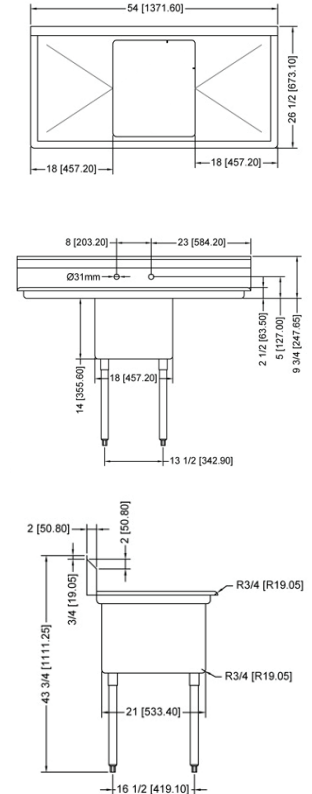

## POT SINK - 18" x 21" x 14" ONE TUB SINK

**ONE TUB SINK  
WITHOUT DRAIN BOARD**

**ONE TUB SINK  
WITH LEFT DRAIN BOARD**

**ONE TUB SINK  
WITH RIGHT DRAIN BOARD**

**ONE TUB SINK  
WITH TWO DRAIN BOARD**

### TECHNICAL SPECIFICATION

ITEM NUMBER	DESCRIPTION	DIMENSIONS OF SINK	DRAIN BOARD	OVERALL DIMENSIONS	WEIGHT
25262	One tub sink with corner drain	18" x 21" x 14"/ 457 x 533 x 355.6 mm	N/A	23" x 26 1/2" x 44"/ 584 x 673 x 1117.6 mm	53 lbs./ 24 kg
43772	One tub sink with center drain				
25263	One tub sink with corner drain	18" x 21" x 14"/ 457 x 533 x 355.6 mm	Left	38 1/2" x 26 1/2" x 44"/ 978 x 673 x 1117.6 mm	62 lbs./ 28 kg
43771	One tub sink with center drain				
25264	One tub sink with corner drain	18" x 21" x 14"/ 457 x 533 x 355.6 mm	Right	38 1/2" x 26 1/2" x 44"/ 978 x 673 x 1117.6 mm	62 lbs./ 28 kg
43773	One tub sink with center drain				
25265	One tub sink with corner drain	18" x 21" x 14"/ 457 x 533 x 355.6 mm	2	54" x 26 1/2" x 44"/ 1371.6 x 673 x 1117.6 mm	71 lbs./ 32 kg
43774	One tub sink with center drain				

### TECHNICAL SPECIFICATION

ITEM NUMBER	DESCRIPTION	DIMENSIONS OF SINK	DRAIN BOARD	OVERALL DIMENSIONS	WEIGHT
22118	One tub sink with corner drain	24" x 24" x 14"/ 609.6 x 609.6 x 355.6 mm	N/A	29" x 29 1/2" x 44"/ 736.6 x 749 x 1117.6 mm	45 lbs./ 20 kg
43783	One tub sink with center drain				
25253	One tub sink with corner drain	24" x 24" x 14"/ 609.6 x 609.6 x 355.6 mm	Left	50 1/2" x 29 1/2" x 44"/ 1282.7 x 749 x 1117.6 mm	75 lbs./ 30 kg
41855	One tub sink with center drain				
25254	One tub sink with corner drain	24" x 24" x 14"/ 609.6 x 609.6 x 355.6 mm	Right	50 1/2" x 29 1/2" x 44"/ 1282.7 x 749 x 1117.6 mm	75 lbs./ 30 kg
43784	One tub sink with center drain				
25255	One tub sink with corner drain	24" x 24" x 14"/ 609.6 x 609.6 x 355.6 mm	2	72" x 29 1/2" x 44"/ 1829 x 749 x 1117.6 mm	75 lbs./ 30 kg
43785	One tub sink with center drain				