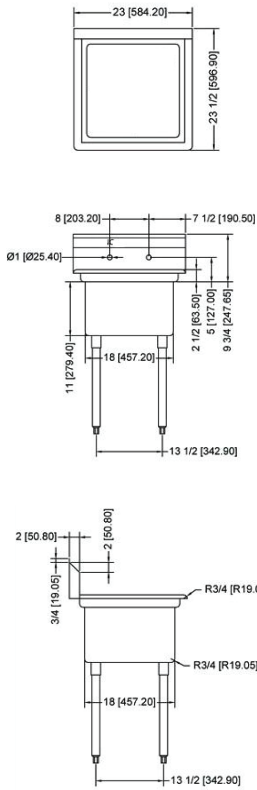

ONE TUB SINK WITHOUT DRAIN BOARD