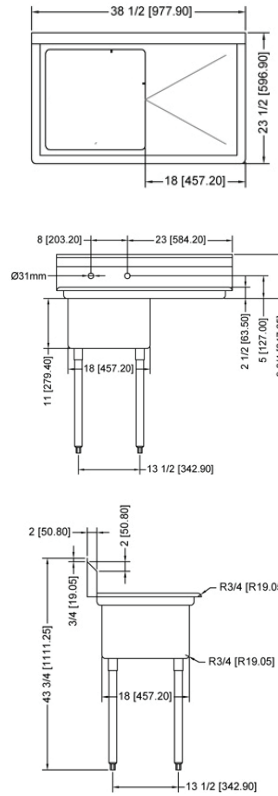

ONE TUB SINK WITH RIGHT DRAIN BOARD