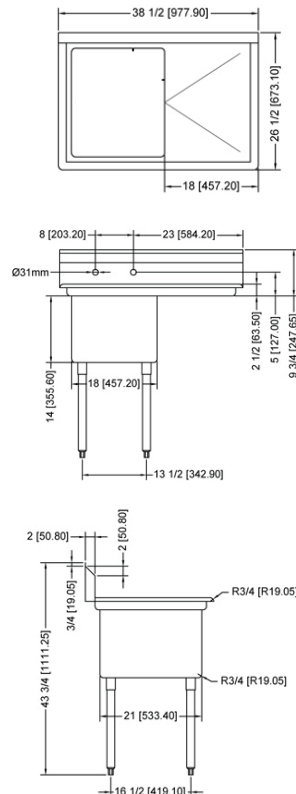

### TECHNICAL SPECIFICATION

ITEM NUMBER	DESCRIPTION	DIMENSIONS OF SINK	DRAIN BOARD	OVERALL DIMENSIONS	WEIGHT
22112	One tub sink with corner drain	18" x 18" x 11"	N/A	23" x 23 1/2" x 44"	32 lbs./ 14.5 kg
43761	One tub sink with center drain	457 x 457 x 279.4 mm	N/A	584 x 597 x 1117.6 mm	32 lbs./ 14.5 kg
25247	One tub sink with corner drain	18" x 18" x 11"	Left	38 1/2" x 23 1/2" x 44"/ 978 x 597 x 1117.6 mm	60 lbs./ 27 kg
43760	One tub sink with center drain	457 x 457 x 279.4 mm			
25248	One tub sink with corner drain	18" x 18" x 11" / 457 x 457 x 279.4 mm	Right	38 1/2" x 23 1/2" x 44"/ 978 x 597 x 1117.6 mm	60 lbs./ 27 kg
43762	One tub sink with center drain	457 x 457 x 279.4 mm			
25249	One tub sink with corner drain	18" x 18" x 11"	2	54" x 23 1/2" x 44"/ 1371.6 x 597 x 1117.6 mm	69 lbs./ 31.3 kg
43759	One tub sink with center drain	457 x 457 x 279.4 mm			

## POT SINK - 18" x 21" x 14" ONE TUB SINK

**ONE TUB SINK  
WITHOUT DRAIN BOARD**

**ONE TUB SINK  
WITH LEFT DRAIN BOARD**

**ONE TUB SINK  
WITH RIGHT DRAIN BOARD**

**ONE TUB SINK  
WITH TWO DRAIN BOARD**

### TECHNICAL SPECIFICATION

ITEM NUMBER	DESCRIPTION	DIMENSIONS OF SINK	DRAIN BOARD	OVERALL DIMENSIONS	WEIGHT
25262	One tub sink with corner drain	18" x 21" x 14"/ 457 x 533 x 355.6 mm	N/A	23" x 26 1/2" x 44"/ 584 x 673 x 1117.6 mm	53 lbs./ 24 kg
43772	One tub sink with center drain				
25263	One tub sink with corner drain	18" x 21" x 14"/ 457 x 533 x 355.6 mm	Left	38 1/2" x 26 1/2" x 44"/ 978 x 673 x 1117.6 mm	62 lbs./ 28 kg
43771	One tub sink with center drain				
25264	One tub sink with corner drain	18" x 21" x 14"/ 457 x 533 x 355.6 mm	Right	38 1/2" x 26 1/2" x 44"/ 978 x 673 x 1117.6 mm	62 lbs./ 28 kg
43773	One tub sink with center drain				
25265	One tub sink with corner drain	18" x 21" x 14"/ 457 x 533 x 355.6 mm	2	54" x 26 1/2" x 44"/ 1371.6 x 673 x 1117.6 mm	71 lbs./ 32 kg
43774	One tub sink with center drain				