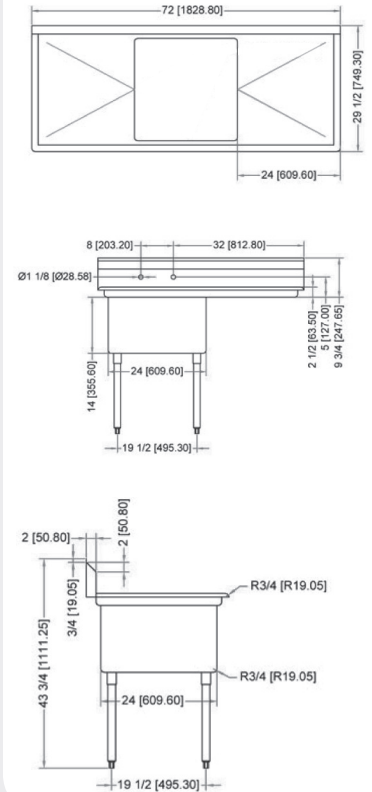

### TECHNICAL SPECIFICATION

ITEM NUMBER	DESCRIPTION	DIMENSIONS OF SINK	DRAIN BOARD	OVERALL DIMENSIONS	WEIGHT
25262	One tub sink with corner drain	18" x 21" x 14"/ 457 x 533 x 355.6 mm	N/A	23" x 26 1/2" x 44"/ 584 x 673 x 1117.6 mm	53 lbs./ 24 kg
43772	One tub sink with center drain				
25263	One tub sink with corner drain	18" x 21" x 14"/ 457 x 533 x 355.6 mm	Left	38 1/2" x 26 1/2" x 44"/ 978 x 673 x 1117.6 mm	62 lbs./ 28 kg
43771	One tub sink with center drain				
25264	One tub sink with corner drain	18" x 21" x 14"/ 457 x 533 x 355.6 mm	Right	38 1/2" x 26 1/2" x 44"/ 978 x 673 x 1117.6 mm	62 lbs./ 28 kg
43773	One tub sink with center drain				
25265	One tub sink with corner drain	18" x 21" x 14"/ 457 x 533 x 355.6 mm	2	54" x 26 1/2" x 44"/ 1371.6 x 673 x 1117.6 mm	71 lbs./ 32 kg
43774	One tub sink with center drain				

## POT SINK - 24" x 24" x 14" ONE TUB SINK

**ONE TUB SINK WITHOUT DRAIN BOARD**

**ONE TUB SINK WITH LEFT DRAIN BOARD**

**ONE TUB SINK WITH RIGHT DRAIN BOARD**

**ONE TUB SINK WITH TWO DRAIN BOARD**

### TECHNICAL SPECIFICATION

ITEM NUMBER	DESCRIPTION	DIMENSIONS OF SINK	DRAIN BOARD	OVERALL DIMENSIONS	WEIGHT
22118	One tub sink with corner drain	24" x 24" x 14"/ 609.6 x 609.6 x 355.6 mm	N/A	29" x 29 1/2" x 44"/ 736.6 x 749 x 1117.6 mm	45 lbs./ 20 kg
43783	One tub sink with center drain				
25253	One tub sink with corner drain	24" x 24" x 14"/ 609.6 x 609.6 x 355.6 mm	Left	50 1/2" x 29 1/2" x 44"/ 1282.7 x 749 x 1117.6 mm	75 lbs./ 30 kg
41855	One tub sink with center drain				
25254	One tub sink with corner drain	24" x 24" x 14"/ 609.6 x 609.6 x 355.6 mm	Right	50 1/2" x 29 1/2" x 44"/ 1282.7 x 749 x 1117.6 mm	75 lbs./ 30 kg
43784	One tub sink with center drain				
25255	One tub sink with corner drain	24" x 24" x 14"/ 609.6 x 609.6 x 355.6 mm	2	72" x 29 1/2" x 44"/ 1829 x 749 x 1117.6 mm	75 lbs./ 30 kg
43785	One tub sink with center drain				