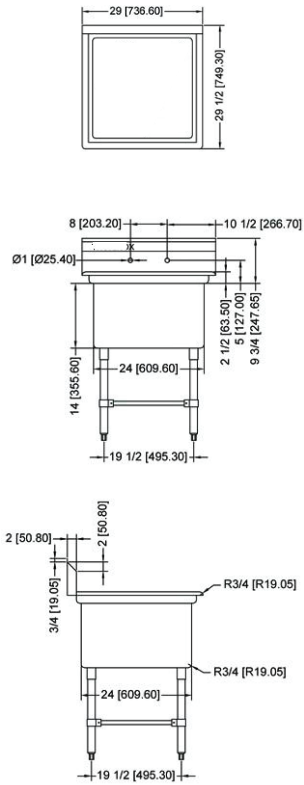

### TECHNICAL SPECIFICATION

ITEM NUMBER	DESCRIPTION	DIMENSIONS OF SINK	DRAIN BOARD	OVERALL DIMENSIONS	WEIGHT
25262	One tub sink with corner drain	18" x 21" x 14"/ 457 x 533 x 355.6 mm	N/A	23" x 26 1/2" x 44"/ 584 x 673 x 1117.6 mm	53 lbs./ 24 kg
43772	One tub sink with center drain				
25263	One tub sink with corner drain	18" x 21" x 14"/ 457 x 533 x 355.6 mm	Left	38 1/2" x 26 1/2" x 44"/ 978 x 673 x 1117.6 mm	62 lbs./ 28 kg
43771	One tub sink with center drain				
25264	One tub sink with corner drain	18" x 21" x 14"/ 457 x 533 x 355.6 mm	Right	38 1/2" x 26 1/2" x 44"/ 978 x 673 x 1117.6 mm	62 lbs./ 28 kg
43773	One tub sink with center drain				
25265	One tub sink with corner drain	18" x 21" x 14"/ 457 x 533 x 355.6 mm	2	54" x 26 1/2" x 44"/ 1371.6 x 673 x 1117.6 mm	71 lbs./ 32 kg
43774	One tub sink with center drain				

## POT SINK - 24" x 24" x 14" ONE TUB SINK

**ONE TUB SINK WITHOUT DRAIN BOARD**

**ONE TUB SINK WITH LEFT DRAIN BOARD**

**ONE TUB SINK WITH RIGHT DRAIN BOARD**

**ONE TUB SINK WITH TWO DRAIN BOARD**

### TECHNICAL SPECIFICATION

ITEM NUMBER	DESCRIPTION	DIMENSIONS OF SINK	DRAIN BOARD	OVERALL DIMENSIONS	WEIGHT
22118	One tub sink with corner drain	24" x 24" x 14"/ 609.6 x 609.6 x 355.6 mm	N/A	29" x 29 1/2" x 44"/ 736.6 x 749 x 1117.6 mm	45 lbs./ 20 kg
43783	One tub sink with center drain				
25253	One tub sink with corner drain	24" x 24" x 14"/ 609.6 x 609.6 x 355.6 mm	Left	50 1/2" x 29 1/2" x 44"/ 1282.7 x 749 x 1117.6 mm	75 lbs./ 30 kg
41855	One tub sink with center drain				
25254	One tub sink with corner drain	24" x 24" x 14"/ 609.6 x 609.6 x 355.6 mm	Right	50 1/2" x 29 1/2" x 44"/ 1282.7 x 749 x 1117.6 mm	75 lbs./ 30 kg
43784	One tub sink with center drain				
25255	One tub sink with corner drain	24" x 24" x 14"/ 609.6 x 609.6 x 355.6 mm	2	72" x 29 1/2" x 44"/ 1829 x 749 x 1117.6 mm	75 lbs./ 30 kg
43785	One tub sink with center drain				