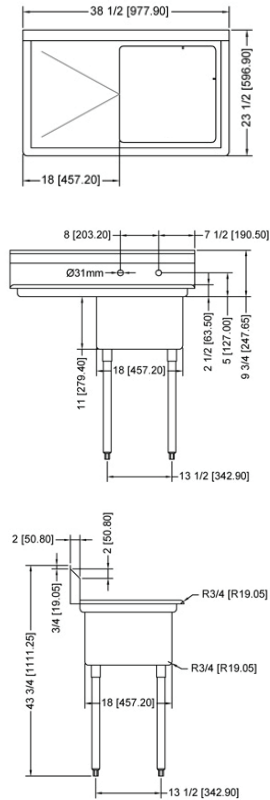

ONE TUB SINK WITH LEFT DRAIN BOARD