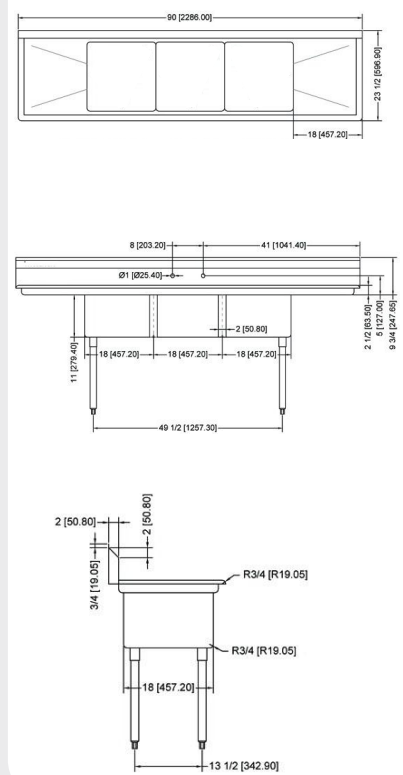

**THREE TUB SINK
WITH TWO DRAIN BOARD**

TECHNICAL SPECIFICATION

ITEM NUMBER	DESCRIPTION	DIMENSIONS OF SINK	DRAIN BOARD	OVERALL DIMENSIONS	WEIGHT
22114	Three tub sink with corner drain	18" x 18" x 11"	N/A	59" x 23 1/2" x 44" 1498.6 x 597 x 1117.6 mm	75 lb/ 34 kg
43765	Three tub sink with center drain	457 x 457 x 279.4 mm			
22115	Three tub sink with corner drain	18" x 18" x 11"	Left	75" x 23 1/2" x 44" 1905 x 597 x 1117.6 mm	80 lb/ 36.3 kg
43764	Three tub sink with center drain	457 x 457 x 279.4 mm			
22116	Three tub sink with corner drain	18" x 18" x 11"	Right	75" x 23 1/2" x 44" 1905 x 597 x 1117.6 mm	80 lb/ 36.3 kg
43766	Three tub sink with center drain	457 x 457 x 279.4 mm			
22117	Three tub sink with corner drain	18" x 18" x 11"	2	90" x 23 1/2" x 44" 2286 x 597 x 1117.6 mm	95 lb/ 43 kg
43763	Three tub sink with center drain	457 x 457 x 279.4 mm			

TECHNICAL SPECIFICATION

ITEM NUMBER	DESCRIPTION	DIMENSIONS OF SINK	DRAIN BOARD	OVERALL DIMENSIONS	WEIGHT
22120	Three tub sink with corner drain & 4 faucet holes	24" x 24" x 14"/ 609.6 x 609.6 x 355.6 mm	N/A	77" x 29 1/2" x 44"/ 1956 x 749 x 1117.6 mm	110 lb/ 50 kg
43787	Three tub sink with center drain & 4 faucet holes				
25259	Three tub sink with corner drain & 4 faucet holes	24" x 24" x 14"/ 609.6 x 609.6 x 355.6 mm	Left	98 1/2" x 29 1/2" x 44"/ 2502 x 749 x 1117.6 mm	136 lb/ 61.7 kg
43786	Three tub sink with center drain & 4 faucet holes				
25260	Three tub sink with corner drain & 4 faucet holes	24" x 24" x 14"/ 609.6 x 609.6 x 355.6 mm	Right	98 1/2" x 29 1/2" x 44"/ 2502 x 749 x 1117.6 mm	136 lb/ 61.7 kg
43788	Three tub sink with center drain & 4 faucet holes				
25261	Three tub sink with corner drain & 4 faucet holes	24" x 24" x 14"/ 609.6 x 609.6 x 355.6 mm	2	120" x 29 1/2" x 44"/ 3048 x 749 x 1117.6 mm	150 lb/ 68 kg
43789	Three tub sink with center drain & 4 faucet holes				