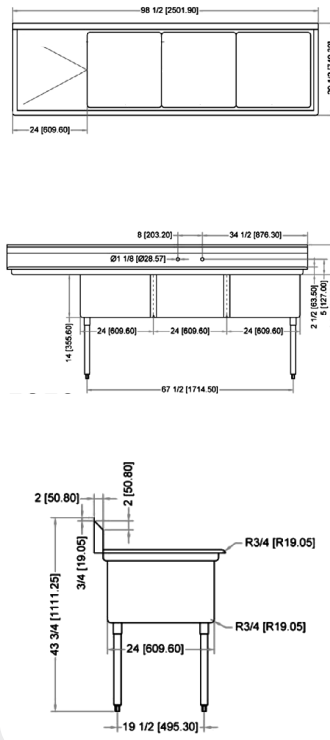

WAREWASHING/HANDLING

POT SINK - 24" x 24" x 14" THREE TUB SINK

**THREE TUB SINK
WITHOUT DRAIN BOARD**

**THREE TUB SINK
WITH LEFT DRAIN BOARD**

**THREE TUB SINK
WITH RIGHT DRAIN BOARD**

**THREE TUB SINK
WITH TWO DRAIN BOARD**

TECHNICAL SPECIFICATION

ITEM NUMBER	DESCRIPTION	DIMENSIONS OF SINK	DRAIN BOARD	OVERALL DIMENSIONS	WEIGHT
22120	Three tub sink with corner drain & 4 faucet holes	24" x 24" x 14"/ 609.6 x 609.6 x 355.6 mm	N/A	77" x 29 1/2" x 44"/ 1956 x 749 x 1117.6 mm	110 lb/ 50 kg
43787	Three tub sink with center drain & 4 faucet holes				
25259	Three tub sink with corner drain & 4 faucet holes	24" x 24" x 14"/ 609.6 x 609.6 x 355.6 mm	Left	98 1/2" x 29 1/2" x 44"/ 2502 x 749 x 1117.6 mm	136 lb/ 61.7 kg
43786	Three tub sink with center drain & 4 faucet holes				
25260	Three tub sink with corner drain & 4 faucet holes	24" x 24" x 14"/ 609.6 x 609.6 x 355.6 mm	Right	98 1/2" x 29 1/2" x 44"/ 2502 x 749 x 1117.6 mm	136 lb/ 61.7 kg
43788	Three tub sink with center drain & 4 faucet holes				
25261	Three tub sink with corner drain & 4 faucet holes	24" x 24" x 14"/ 609.6 x 609.6 x 355.6 mm	2	120" x 29 1/2" x 44"/ 3048 x 749 x 1117.6 mm	150 lb/ 68 kg
43789	Three tub sink with center drain & 4 faucet holes				