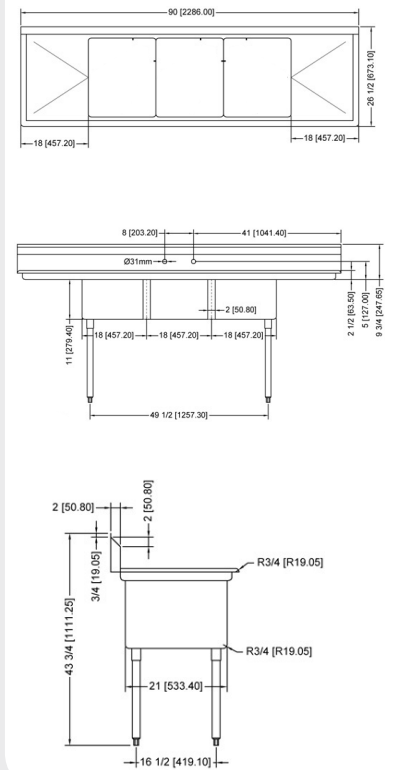

Follow us to keep up to date with the latest news and offers

WAREWASHING/HANDLING

POT SINK - 18" x 21" x 14" THREE TUB SINK

**THREE TUB SINK
WITHOUT DRAIN BOARD**

**THREE TUB SINK
WITH LEFT DRAIN BOARD**

**THREE TUB SINK
WITH RIGHT DRAIN BOARD**

**THREE TUB SINK
WITH TWO DRAIN BOARD**

TECHNICAL SPECIFICATION

ITEM NUMBER	DESCRIPTION	DIMENSIONS OF SINK	DRAIN BOARD	OVERALL DIMENSIONS	WEIGHT
25270	Three tub sink with corner drain	18" x 21" x 14"/ 457 x 533 x 355.6 mm	N/A	59" x 26 1/2" x 44"/ 1498.6 x 673 x 1117.6 mm	102 lb/ 46 kg
43776	Three tub sink with center drain				
25271	Three tub sink with corner drain	18" x 21" x 14"/ 457 x 533 x 355.6 mm	Left	74 1/2" x 26 1/2" x 44"/ 1892 x 673 x 1117.6 mm	112 lb/ 51 kg
43775	Three tub sink with center drain				
25272	Three tub sink with corner drain	18" x 21" x 14"/ 457 x 533 x 355.6 mm	Right	74 1/2" x 26 1/2" x 44"/ 1892 x 673 x 1117.6 mm	112 lb/ 51 kg
43777	Three tub sink with center drain				
25273	Three tub sink with corner drain	18" x 21" x 14"/ 457 x 533 x 355.6 mm	2	90" x 26 1/2" x 44"/ 2286 x 673 x 1117.6 mm	119 lb/ 54 kg
43778	Three tub sink with center drain				