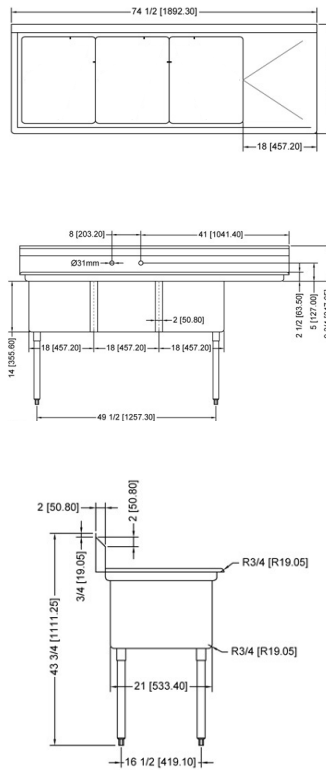

Follow us to keep up to date with the latest news and offers

WAREWASHING/HANDLING

POT SINK - 18" x 21" x 14" THREE TUB SINK

**THREE TUB SINK
WITHOUT DRAIN BOARD**

**THREE TUB SINK
WITH LEFT DRAIN BOARD**

**THREE TUB SINK
WITH RIGHT DRAIN BOARD**

**THREE TUB SINK
WITH TWO DRAIN BOARD**

TECHNICAL SPECIFICATION

ITEM NUMBER	DESCRIPTION	DIMENSIONS OF SINK	DRAIN BOARD	OVERALL DIMENSIONS	WEIGHT
25270	Three tub sink with corner drain	18" x 21" x 14"/ 457 x 533 x 355.6 mm	N/A	59" x 26 1/2" x 44"/ 1498.6 x 673 x 1117.6 mm	102 lb/ 46 kg
43776	Three tub sink with center drain				
25271	Three tub sink with corner drain	18" x 21" x 14"/ 457 x 533 x 355.6 mm	Left	74 1/2" x 26 1/2" x 44"/ 1892 x 673 x 1117.6 mm	112 lb/ 51 kg
43775	Three tub sink with center drain				
25272	Three tub sink with corner drain	18" x 21" x 14"/ 457 x 533 x 355.6 mm	Right	74 1/2" x 26 1/2" x 44"/ 1892 x 673 x 1117.6 mm	112 lb/ 51 kg
43777	Three tub sink with center drain				
25273	Three tub sink with corner drain	18" x 21" x 14"/ 457 x 533 x 355.6 mm	2	90" x 26 1/2" x 44"/ 2286 x 673 x 1117.6 mm	119 lb/ 54 kg
43778	Three tub sink with center drain				