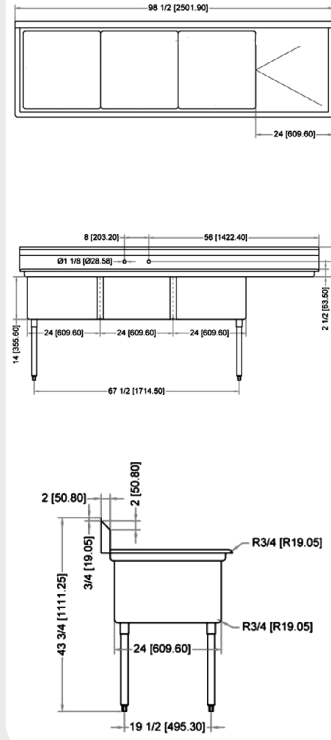

WAREWASHING/HANDLING

POT SINK - 24" x 24" x 14" THREE TUB SINK

**THREE TUB SINK
WITHOUT DRAIN BOARD**

**THREE TUB SINK
WITH LEFT DRAIN BOARD**

**THREE TUB SINK
WITH RIGHT DRAIN BOARD**

**THREE TUB SINK
WITH TWO DRAIN BOARD**

TECHNICAL SPECIFICATION

ITEM NUMBER	DESCRIPTION	DIMENSIONS OF SINK	DRAIN BOARD	OVERALL DIMENSIONS	WEIGHT
22120	Three tub sink with corner drain & 4 faucet holes	24" x 24" x 14"/ 609.6 x 609.6 x 355.6 mm	N/A	77" x 29 1/2" x 44"/ 1956 x 749 x 1117.6 mm	110 lb/ 50 kg
43787	Three tub sink with center drain & 4 faucet holes				
25259	Three tub sink with corner drain & 4 faucet holes	24" x 24" x 14"/ 609.6 x 609.6 x 355.6 mm	Left	98 1/2" x 29 1/2" x 44"/ 2502 x 749 x 1117.6 mm	136 lb/ 61.7 kg
43786	Three tub sink with center drain & 4 faucet holes				
25260	Three tub sink with corner drain & 4 faucet holes	24" x 24" x 14"/ 609.6 x 609.6 x 355.6 mm	Right	98 1/2" x 29 1/2" x 44"/ 2502 x 749 x 1117.6 mm	136 lb/ 61.7 kg
43788	Three tub sink with center drain & 4 faucet holes				
25261	Three tub sink with corner drain & 4 faucet holes	24" x 24" x 14"/ 609.6 x 609.6 x 355.6 mm	2	120" x 29 1/2" x 44"/ 3048 x 749 x 1117.6 mm	150 lb/ 68 kg
43789	Three tub sink with center drain & 4 faucet holes				