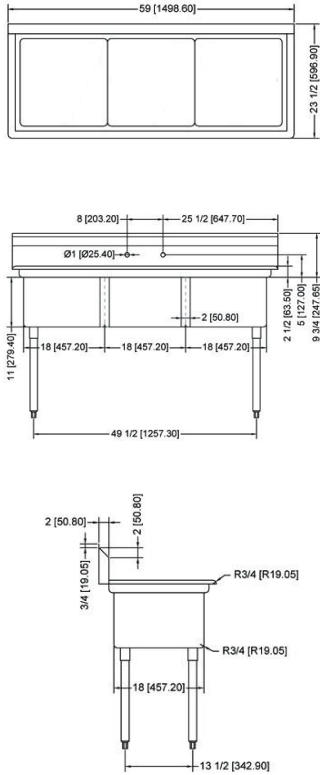

**THREE TUB SINK
WITHOUT DRAIN BOARD**