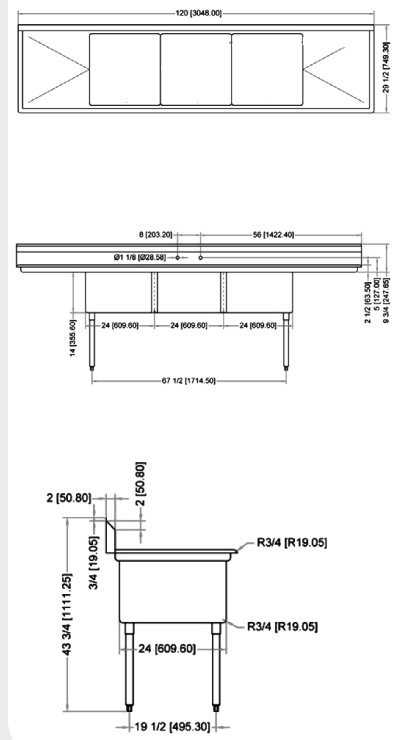

WAREWASHING/HANDLING

POT SINK - 24" x 24" x 14" THREE TUB SINK

**THREE TUB SINK
WITHOUT DRAIN BOARD**

**THREE TUB SINK
WITH LEFT DRAIN BOARD**

**THREE TUB SINK
WITH RIGHT DRAIN BOARD**

**THREE TUB SINK
WITH TWO DRAIN BOARD**

TECHNICAL SPECIFICATION

ITEM NUMBER	DESCRIPTION	DIMENSIONS OF SINK	DRAIN BOARD	OVERALL DIMENSIONS	WEIGHT
22120	Three tub sink with corner drain & 4 faucet holes	24" x 24" x 14"/ 609.6 x 609.6 x 355.6 mm	N/A	77" x 29 1/2" x 44"/ 1956 x 749 x 1117.6 mm	110 lb/ 50 kg
43787	Three tub sink with center drain & 4 faucet holes				
25259	Three tub sink with corner drain & 4 faucet holes	24" x 24" x 14"/ 609.6 x 609.6 x 355.6 mm	Left	98 1/2" x 29 1/2" x 44"/ 2502 x 749 x 1117.6 mm	136 lb/ 61.7 kg
43786	Three tub sink with center drain & 4 faucet holes				
25260	Three tub sink with corner drain & 4 faucet holes	24" x 24" x 14"/ 609.6 x 609.6 x 355.6 mm	Right	98 1/2" x 29 1/2" x 44"/ 2502 x 749 x 1117.6 mm	136 lb/ 61.7 kg
43788	Three tub sink with center drain & 4 faucet holes				
25261	Three tub sink with corner drain & 4 faucet holes	24" x 24" x 14"/ 609.6 x 609.6 x 355.6 mm	2	120" x 29 1/2" x 44"/ 3048 x 749 x 1117.6 mm	150 lb/ 68 kg
43789	Three tub sink with center drain & 4 faucet holes				