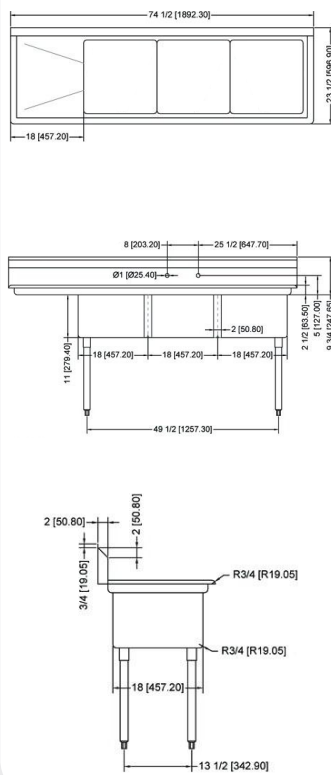

**THREE TUB SINK
WITH LEFT DRAIN BOARD**