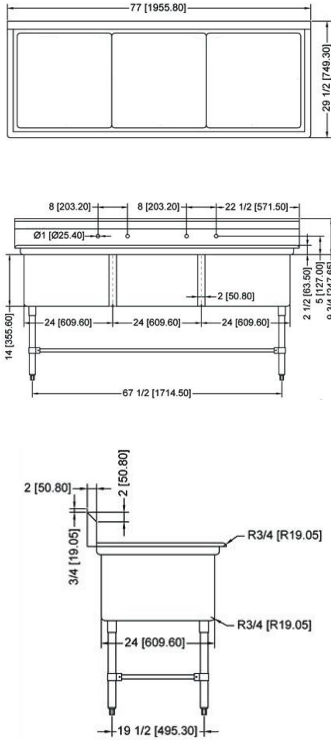

WAREWASHING/HANDLING

POT SINK - 24" x 24" x 14" THREE TUB SINK

**THREE TUB SINK
WITHOUT DRAIN BOARD**

**THREE TUB SINK
WITH LEFT DRAIN BOARD**

**THREE TUB SINK
WITH RIGHT DRAIN BOARD**

**THREE TUB SINK
WITH TWO DRAIN BOARD**

TECHNICAL SPECIFICATION

ITEM NUMBER	DESCRIPTION	DIMENSIONS OF SINK	DRAIN BOARD	OVERALL DIMENSIONS	WEIGHT
22120	Three tub sink with corner drain & 4 faucet holes	24" x 24" x 14"/ 609.6 x 609.6 x 355.6 mm	N/A	77" x 29 1/2" x 44"/ 1956 x 749 x 1117.6 mm	110 lb/ 50 kg
43787	Three tub sink with center drain & 4 faucet holes				
25259	Three tub sink with corner drain & 4 faucet holes	24" x 24" x 14"/ 609.6 x 609.6 x 355.6 mm	Left	98 1/2" x 29 1/2" x 44"/ 2502 x 749 x 1117.6 mm	136 lb/ 61.7 kg
43786	Three tub sink with center drain & 4 faucet holes				
25260	Three tub sink with corner drain & 4 faucet holes	24" x 24" x 14"/ 609.6 x 609.6 x 355.6 mm	Right	98 1/2" x 29 1/2" x 44"/ 2502 x 749 x 1117.6 mm	136 lb/ 61.7 kg
43788	Three tub sink with center drain & 4 faucet holes				
25261	Three tub sink with corner drain & 4 faucet holes	24" x 24" x 14"/ 609.6 x 609.6 x 355.6 mm	2	120" x 29 1/2" x 44"/ 3048 x 749 x 1117.6 mm	150 lb/ 68 kg
43789	Three tub sink with center drain & 4 faucet holes				