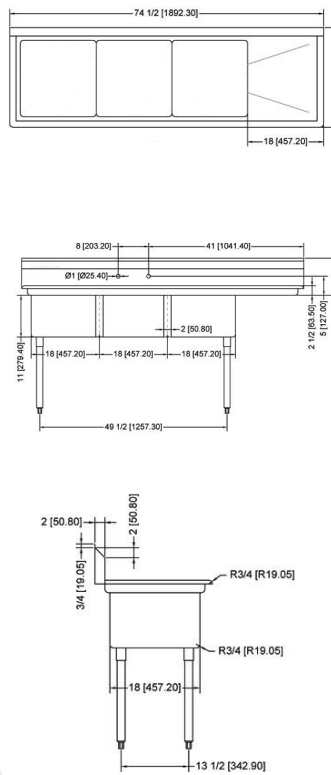

**THREE TUB SINK
WITH TWO DRAIN BOARD**

TECHNICAL SPECIFICATION

ITEM NUMBER	DESCRIPTION	DIMENSIONS OF SINK	DRAIN BOARD	OVERALL DIMENSIONS	WEIGHT
22114	Three tub sink with corner drain	18" x 18" x 11"	N/A	59" x 23 1/2" x 44" 1498.6 x 597 x 1117.6 mm	75 lb/ 34 kg
43765	Three tub sink with center drain	457 x 457 x 279.4 mm			
22115	Three tub sink with corner drain	18" x 18" x 11"	Left	75" x 23 1/2" x 44" 1905 x 597 x 1117.6 mm	80 lb/ 36.3 kg
43764	Three tub sink with center drain	457 x 457 x 279.4 mm			
22116	Three tub sink with corner drain	18" x 18" x 11"	Right	75" x 23 1/2" x 44" 1905 x 597 x 1117.6 mm	80 lb/ 36.3 kg
43766	Three tub sink with center drain	457 x 457 x 279.4 mm			
22117	Three tub sink with corner drain	18" x 18" x 11"	2	90" x 23 1/2" x 44" 2286 x 597 x 1117.6 mm	95 lb/ 43 kg
43763	Three tub sink with center drain	457 x 457 x 279.4 mm			

TECHNICAL SPECIFICATION

ITEM NUMBER	DESCRIPTION	DIMENSIONS OF SINK	DRAIN BOARD	OVERALL DIMENSIONS	WEIGHT
22120	Three tub sink with corner drain & 4 faucet holes	24" x 24" x 14"/ 609.6 x 609.6 x 355.6 mm	N/A	77" x 29 1/2" x 44"/ 1956 x 749 x 1117.6 mm	110 lb/ 50 kg
43787	Three tub sink with center drain & 4 faucet holes				
25259	Three tub sink with corner drain & 4 faucet holes	24" x 24" x 14"/ 609.6 x 609.6 x 355.6 mm	Left	98 1/2" x 29 1/2" x 44"/ 2502 x 749 x 1117.6 mm	136 lb/ 61.7 kg
43786	Three tub sink with center drain & 4 faucet holes				
25260	Three tub sink with corner drain & 4 faucet holes	24" x 24" x 14"/ 609.6 x 609.6 x 355.6 mm	Right	98 1/2" x 29 1/2" x 44"/ 2502 x 749 x 1117.6 mm	136 lb/ 61.7 kg
43788	Three tub sink with center drain & 4 faucet holes				
25261	Three tub sink with corner drain & 4 faucet holes	24" x 24" x 14"/ 609.6 x 609.6 x 355.6 mm	2	120" x 29 1/2" x 44"/ 3048 x 749 x 1117.6 mm	150 lb/ 68 kg
43789	Three tub sink with center drain & 4 faucet holes				