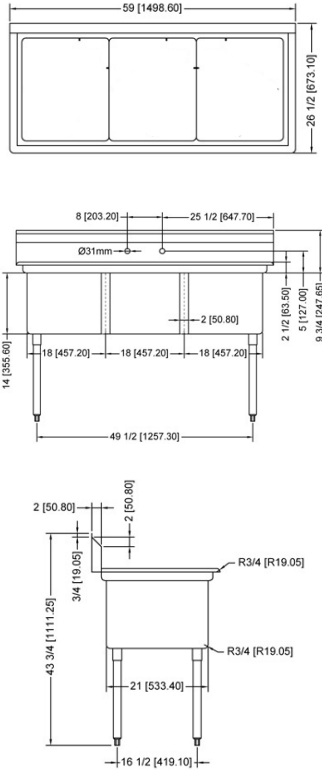

Follow us to keep up to date with the latest news and offers

WAREWASHING/HANDLING

POT SINK - 18" x 21" x 14" THREE TUB SINK

**THREE TUB SINK
WITHOUT DRAIN BOARD**

**THREE TUB SINK
WITH LEFT DRAIN BOARD**

**THREE TUB SINK
WITH RIGHT DRAIN BOARD**

**THREE TUB SINK
WITH TWO DRAIN BOARD**

TECHNICAL SPECIFICATION

ITEM NUMBER	DESCRIPTION	DIMENSIONS OF SINK	DRAIN BOARD	OVERALL DIMENSIONS	WEIGHT
25270	Three tub sink with corner drain	18" x 21" x 14"/ 457 x 533 x 355.6 mm	N/A	59" x 26 1/2" x 44"/ 1498.6 x 673 x 1117.6 mm	102 lb/ 46 kg
43776	Three tub sink with center drain				
25271	Three tub sink with corner drain	18" x 21" x 14"/ 457 x 533 x 355.6 mm	Left	74 1/2" x 26 1/2" x 44"/ 1892 x 673 x 1117.6 mm	112 lb/ 51 kg
43775	Three tub sink with center drain				
25272	Three tub sink with corner drain	18" x 21" x 14"/ 457 x 533 x 355.6 mm	Right	74 1/2" x 26 1/2" x 44"/ 1892 x 673 x 1117.6 mm	112 lb/ 51 kg
43777	Three tub sink with center drain				
25273	Three tub sink with corner drain	18" x 21" x 14"/ 457 x 533 x 355.6 mm	2	90" x 26 1/2" x 44"/ 2286 x 673 x 1117.6 mm	119 lb/ 54 kg
43778	Three tub sink with center drain				