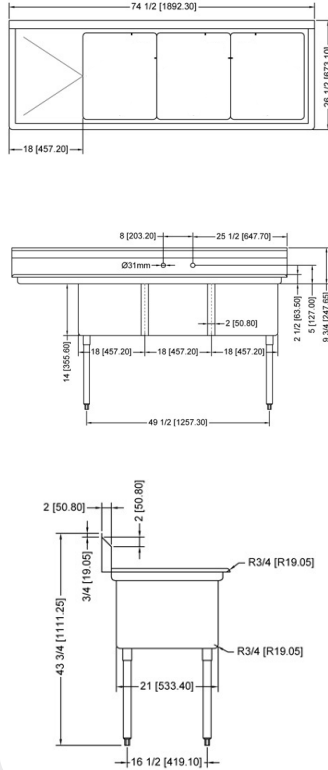

Follow us to keep up to date with the latest news and offers

WAREWASHING/HANDLING

POT SINK - 18" x 21" x 14" THREE TUB SINK

**THREE TUB SINK
WITHOUT DRAIN BOARD**

**THREE TUB SINK
WITH LEFT DRAIN BOARD**

**THREE TUB SINK
WITH RIGHT DRAIN BOARD**

TECHNICAL SPECIFICATION

ITEM NUMBER	DESCRIPTION	DIMENSIONS OF SINK	DRAIN BOARD	OVERALL DIMENSIONS	WEIGHT
22120	Three tub sink with corner drain & 4 faucet holes	24" x 24" x 14"/ 609.6 x 609.6 x 355.6 mm	N/A	77" x 29 1/2" x 44"/ 1956 x 749 x 1117.6 mm	110 lb/ 50 kg
43787	Three tub sink with center drain & 4 faucet holes				
25259	Three tub sink with corner drain & 4 faucet holes	24" x 24" x 14"/ 609.6 x 609.6 x 355.6 mm	Left	98 1/2" x 29 1/2" x 44"/ 2502 x 749 x 1117.6 mm	136 lb/ 61.7 kg
43786	Three tub sink with center drain & 4 faucet holes				
25260	Three tub sink with corner drain & 4 faucet holes	24" x 24" x 14"/ 609.6 x 609.6 x 355.6 mm	Right	98 1/2" x 29 1/2" x 44"/ 2502 x 749 x 1117.6 mm	136 lb/ 61.7 kg
43788	Three tub sink with center drain & 4 faucet holes				
25261	Three tub sink with corner drain & 4 faucet holes	24" x 24" x 14"/ 609.6 x 609.6 x 355.6 mm	2	120" x 29 1/2" x 44"/ 3048 x 749 x 1117.6 mm	150 lb/ 68 kg
43789	Three tub sink with center drain & 4 faucet holes				