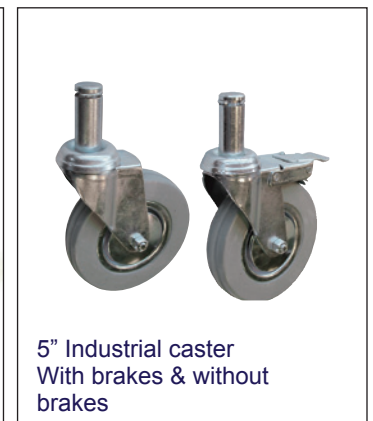

POSTS WITHOUT LEVELER	
ITEM	DESCRIPTION
31369	Epoxy Post 34" without Leveler
31370	Epoxy Post 54" without Leveler
31371	Epoxy Post 64" without Leveler
31372	Epoxy Post 72" without Leveler
31373	Epoxy Post 74" without Leveler
31374	Epoxy Post 84" without Leveler

### OTHER ACCESSORIES

SHELVES / CASTERS / PLASTIC CONNECTORS			
ITEM	DESCRIPTION	ITEM	DESCRIPTION
14460	5" Industrial Caster without brakes (Chrome & Epoxy)	24252	14" Wall Bracket Epoxy
14461	5" Industrial Caster with brakes (Chrome & Epoxy)	24253	18" Wall Bracket Epoxy
18304	Black abs sleeves (4/ bag)	24254	24" Wall Bracket Epoxy
19974	S clips to connect shelves Epoxy	24257	14" Pressure Fit Shelf Divider Epoxy
14462	End Cap	24258	18" Pressure Fit Shelf Divider Epoxy
14463	Insert	24828	Post Clamp for Wire Shelving - Epoxy
14464	Leveler Bolts	24830	Foot Plate for Wire Shelving - Epoxy