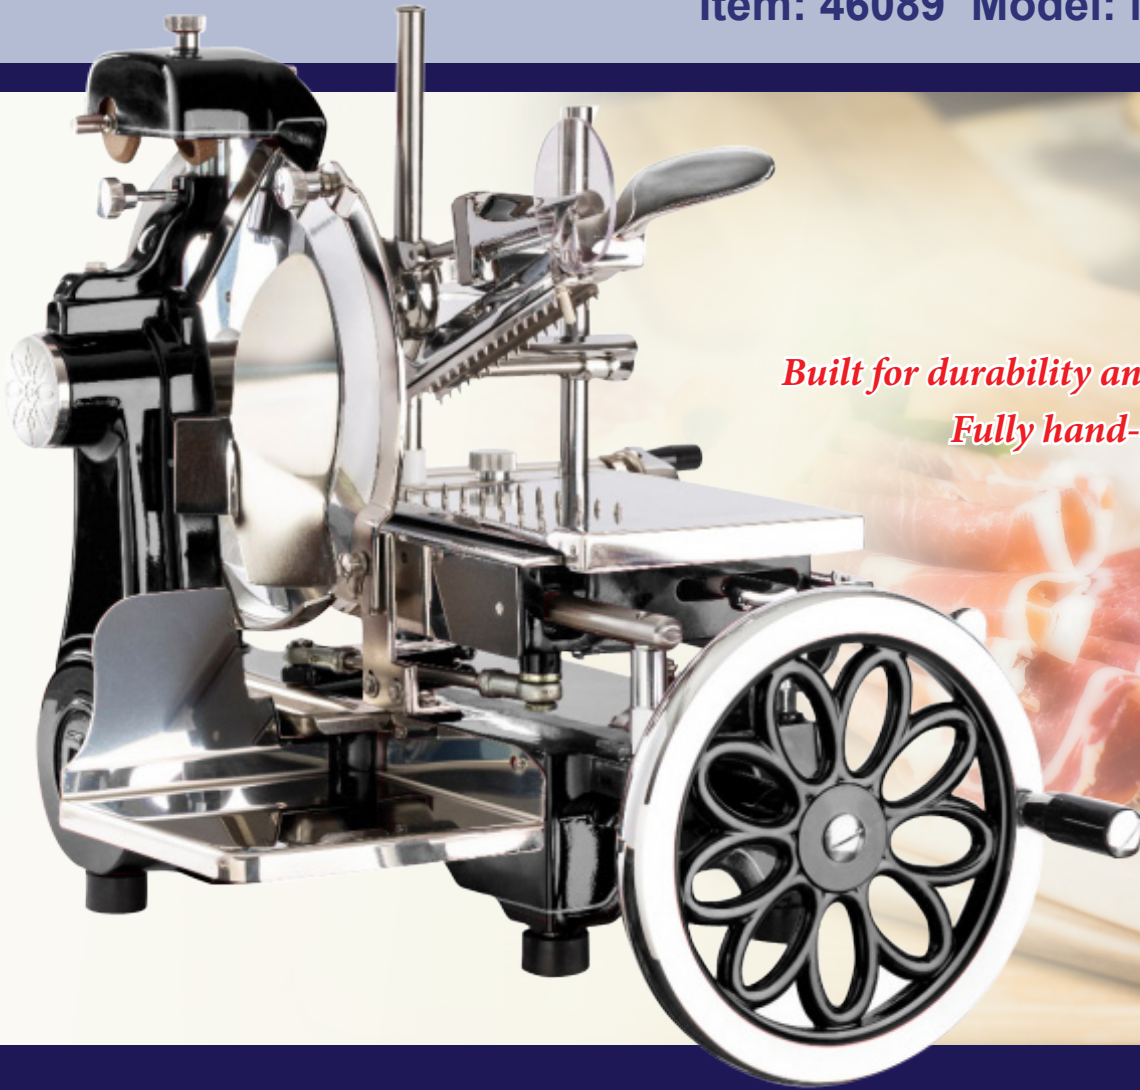

MEAT SLICER

SERVING THE FOOD INDUSTRY SINCE 1951

**12-INCH MANUAL VOLANO MEAT SLICER
WITH DAISY FLOWER WHEEL**
Item: 46089 Model: MS-IT-0300-BF

*Built for durability and consistent slicing
Fully hand-operated*

Authorized Dealer

WARRANTY
PARTS AND LABOR

MEAT SLICER

12-INCH BLADE MANUAL VOLANO MEAT SLICER

FEATURES

- Sturdy, durable and reliable
- Constructed of aluminum and steel parts with a fire-retardant painting
- Easy to operate and clean

TECHNICAL SPECIFICATIONS

ITEM NUMBER	46089
MODEL	MS-IT-0300-BF
DESCRIPTION	12" Blade Manual Volano Slicer with Daisy Flower Wheel
BLADE SIZE	12" / 300 mm
CUTTING SIZE	9" x 7" / 230 x 180 mm
CUT THICKNESS RANGE	0 - 2.5 mm
DIMENSIONS	21.45" x 29.3" x 28.3" / 545 x 750 x 720 mm
NET WEIGHT	100.3 lbs. / 45.5 kg.