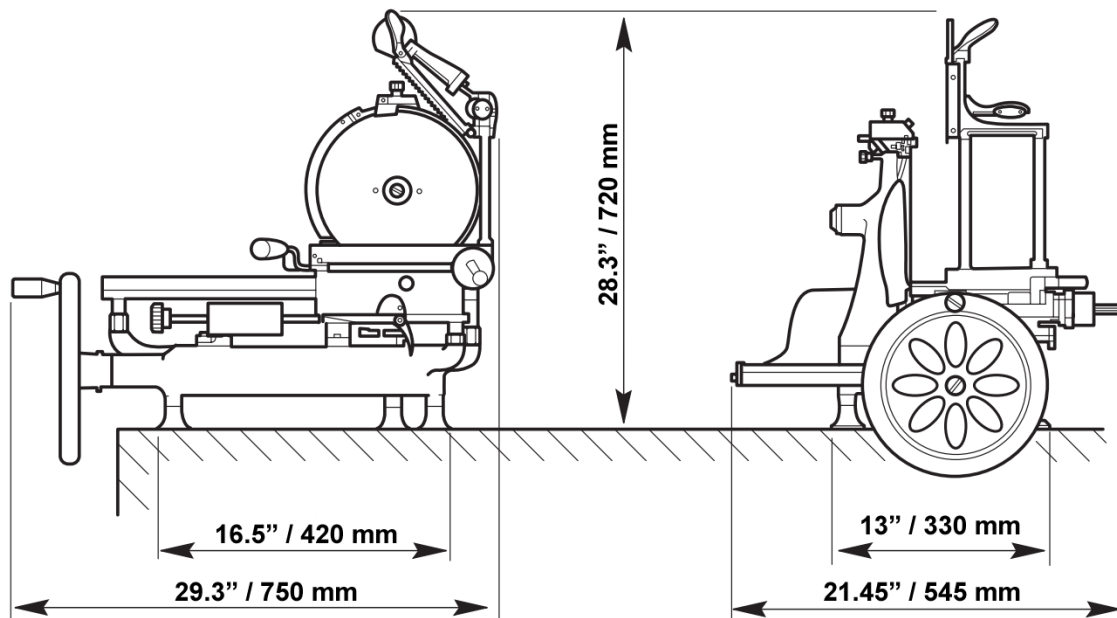

TECHNICAL SPECIFICATIONS

ITEM NUMBER	46089
MODEL	MS-IT-0300-BF
DESCRIPTION	12" Blade Manual Volano Slicer with Daisy Flower Wheel
BLADE SIZE	12" / 300 mm
CUTTING SIZE	9" x 7" / 230 x 180 mm
CUT THICKNESS RANGE	0 - 2.5 mm
DIMENSIONS	21.45" x 29.3" x 28.3" / 545 x 750 x 720 mm
NET WEIGHT	100.3 lbs. / 45.5 kg.

TECHNICAL DRAWING AND DIMENSIONS