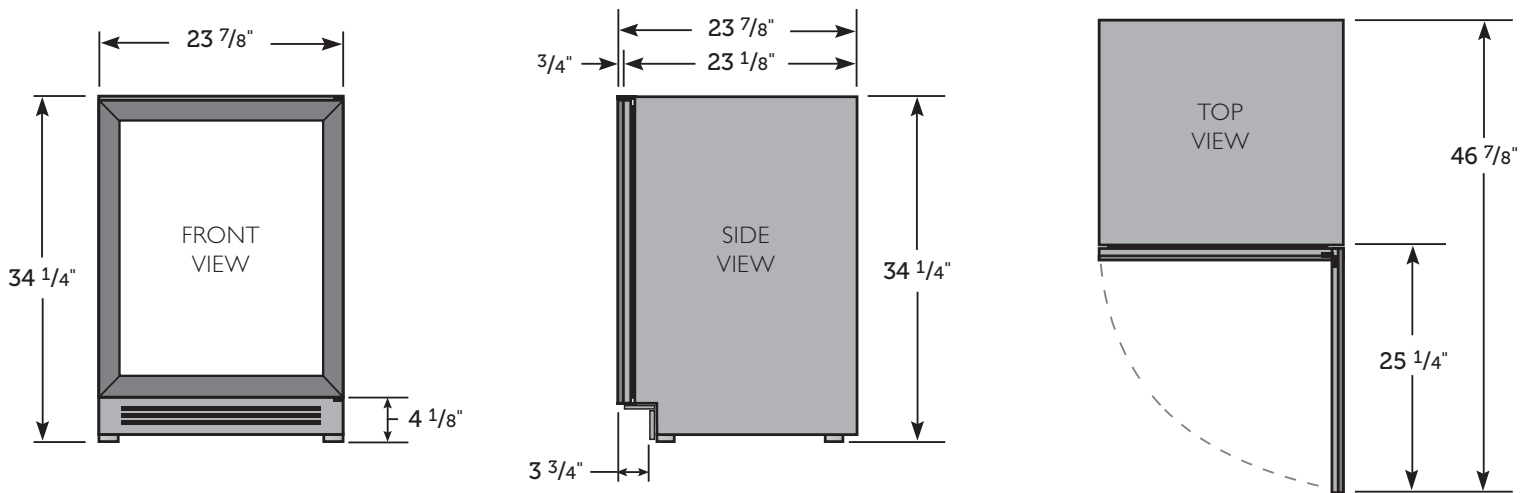

TUR-24-R/L-OG-B

EXCEPTIONAL FEATURES

Industry exclusive, 300-series stainless steel interior and exterior.
5.6 cubic feet of capacity.

Zero-clearance hinging allows for integrated installation.

Patented TruLumina[®] LED lighting gently illuminates your product and allows you to choose from 14 different color options with the push of a button.

UNDERCOUNTER REFRIGERATOR OVERLAY FINISH: Shown with 3/4" Panel

Dimensions may vary by $\pm 1/8''$

OPENING DIMENSIONS

Width	Depth†	Height
24"	24"	34½"

SPECIFICATIONS

Width	23 7/8"
Depth†	23 7/8"
Height	34 1/4"
Shelves	2 adjustable/removable glass, spill-proof shelves
Opening Width	24"
Opening Depth	24"
Opening Height	34 1/2"
Crated Weight	185