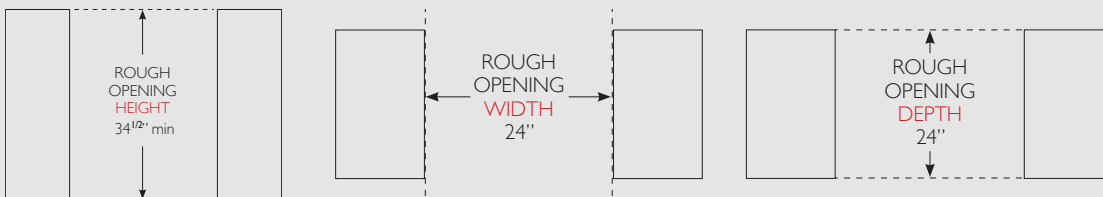

TUR-24-R/L-OG-B

EXCEPTIONAL FEATURES

Industry exclusive, 300-series stainless steel interior and exterior.
5.6 cubic feet of capacity.

Zero-clearance hinging allows for integrated installation.

Patented TruLumina[®] LED lighting gently illuminates your product and allows you to choose from 14 different color options with the push of a button.

UNDERCOUNTER REFRIGERATOR OVERLAY FINISH: Shown with 3/4" Panel

Dimensions may vary by $\pm 1/8''$

OPENING DIMENSIONS

Width	Depth†	Height
24"	24"	34½"

SPECIFICATIONS

Width	23 7/8"
Depth†	23 7/8"
Height	34 1/4"
Shelves	2 adjustable/removable glass, spill-proof shelves
Opening Width	24"
Opening Depth	24"
Opening Height	34 1/2"
Crated Weight	185