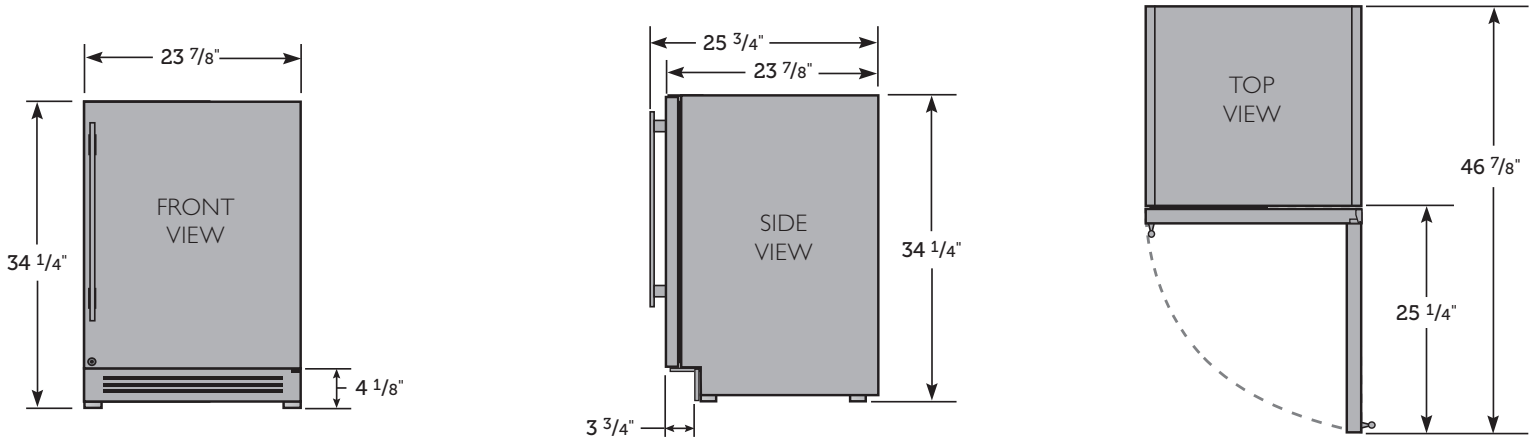

PLAN VIEWS

UNDERCOUNTER REFRIGERATOR STAINLESS FINISH:

Dimensions may vary by $\pm 1/8''$