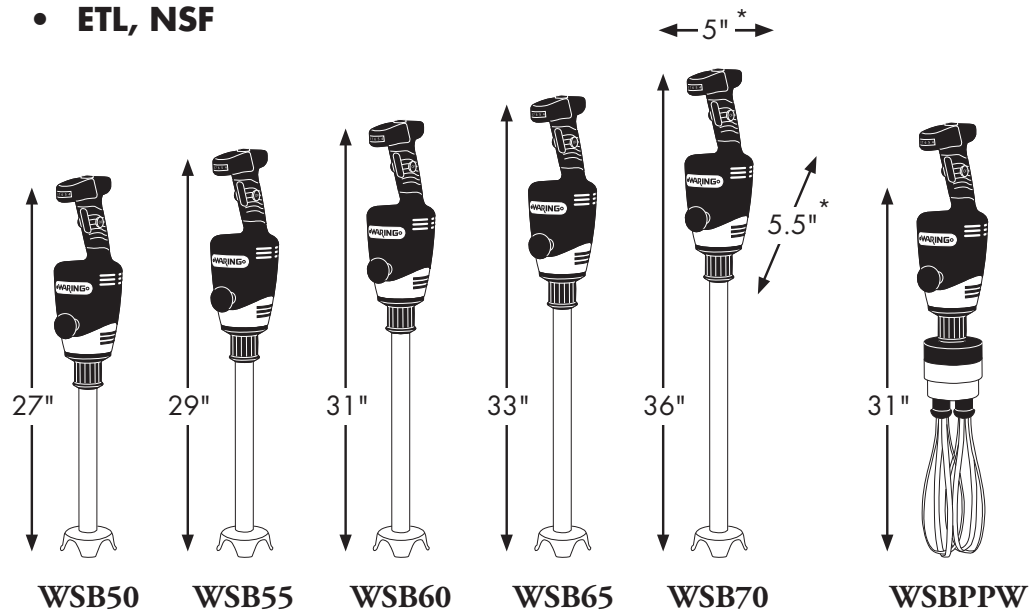

Ordering Information

Description	Catalog #	Std Pkg.	Ship Wt. (Lbs.)	Cubic Feet	UPC Code
12" Big Stix® Immersion Blender	WSB50	2	9.5	1.70	040072002137
14" Big Stix® Immersion Blender	WSB55	2	9.75	1.90	040072002120
16" Big Stix® Immersion Blender	WSB60	2	10.0	2.10	040072002113
18" Big Stix® Immersion Blender	WSB65	2	10.25	2.30	040072002878
21" Big Stix® Immersion Blender	WSB70	2	10.38	2.60	040072002885
12" Stainless Steel Shaft	WSB50ST	6	2.5	1.59	040072002540
14" Stainless Steel Shaft	WSB55ST	6	2.75	1.96	040072002557
16" Stainless Steel Shaft	WSB60ST	6	3.0	2.17	040072002564
18" Stainless Steel Shaft	WSB65ST	6	3.25	2.38	040072002922
21" Stainless Steel Shaft	WSB70ST	6	3.38	2.70	040072002939
10" Big Stix® Whisk	WSBPPW	2	22.0	2.94	040072008184
10" Whisk Attachment	WSB2W	4	18.2	1.20	040072009242
2 Stainless Steel Whipping Paddles	WSBWP	10	1.5	0.07	040072008504
Bowl Clamp	WSBBC	1	4.0	0.13	040072006937
Wall Mount Hanger	WSB01	64	32.1	1.66	040072002380
Big Stix® Power Pack	WSBPP	2	7.0	1.27	040072002649

* 5" width and 5.5" depth are the same for all five immersion blenders and whisk

Optional Accessories

Waring makes it easy to do more than just blend. The 10" Stainless Steel Whisk Attachment quickly transforms the Big Stik® into a gentle giant as it whips delicate egg whites, creams to any consistency and mashes potatoes in record time with its heavy-duty construction. The bowl clamp lightens the load for hands-free operation while the wall-mount hanger provides an easy storage option.