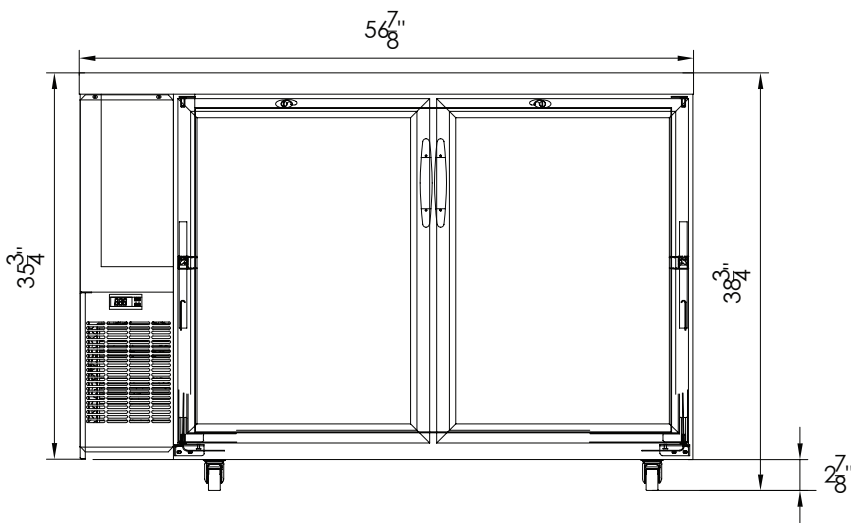

GBB-61

61" Solid Door Back Bar Cooler

FRONT