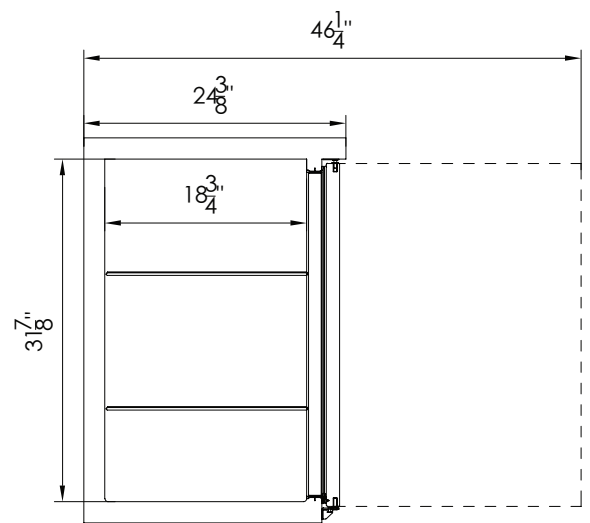

LEFT

Model	External Dimensions (inches)			Crated Dimensions (inches)			Temperature Range °F	Compressor Power (HP)	Net Weight	Gross Weight	# of Shelves	NEMA Config.	Amps
	W	D	H	W	D	H							
GBB-61	56 7/8	24 3/8	38 3/4	58 4/8	26	42 1/8	33 ~ 41°F	1/3	220	270	4	5-15P	3.5

Specifications are subject to change without notice.