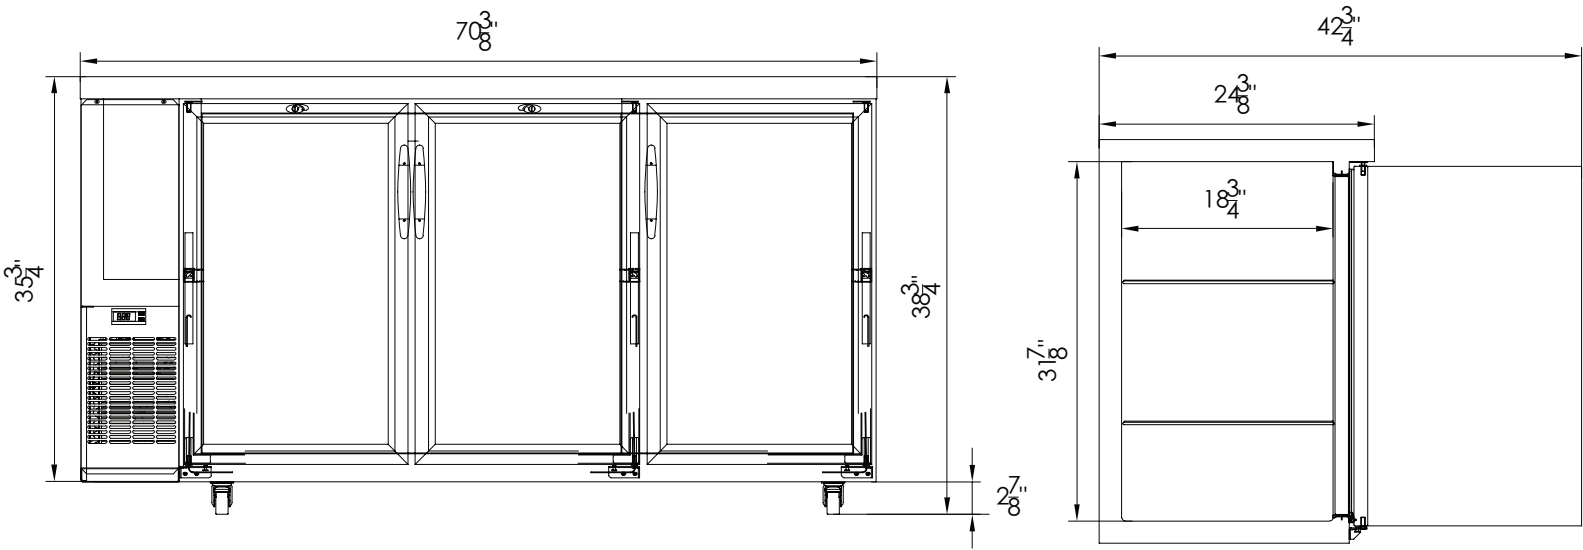

### 73" Solid Door Back Bar Cooler

The Glacier back bar refrigerator series offers efficient beverage chilling and organization while maximizing space utilization. The GBB-73 comes with solid hinged doors, locks and 6 adjustable and removable wire shelves as well as bottle rails to customize storage. Featuring precision digital temperature controls, these refrigerators maintain beverages at the optimal serving temperature between 33°F and 38°F.

### Technical Specifications

- Black exterior finish
- Stainless steel interior finish
- 115 V/60 Hz
- R290 refrigerant
- Automatic defrost

**GBB-73**

**73" Solid Door Back Bar Cooler**

**FRONT**

**LEFT**

Model	External Dimensions (inches)			Crated Dimensions (inches)			Temperature Range °F	Compressor Power (HP)	Net Weight	Gross Weight	# of Shelves	NEMA Config.	Amps
	W	D	H	W	D	H							
GBB-73	70 3/8	24 3/8	38 3/4	72	26	42 1/8	33 ~ 41°F	1/3	264	324	6	5-15P	3.5